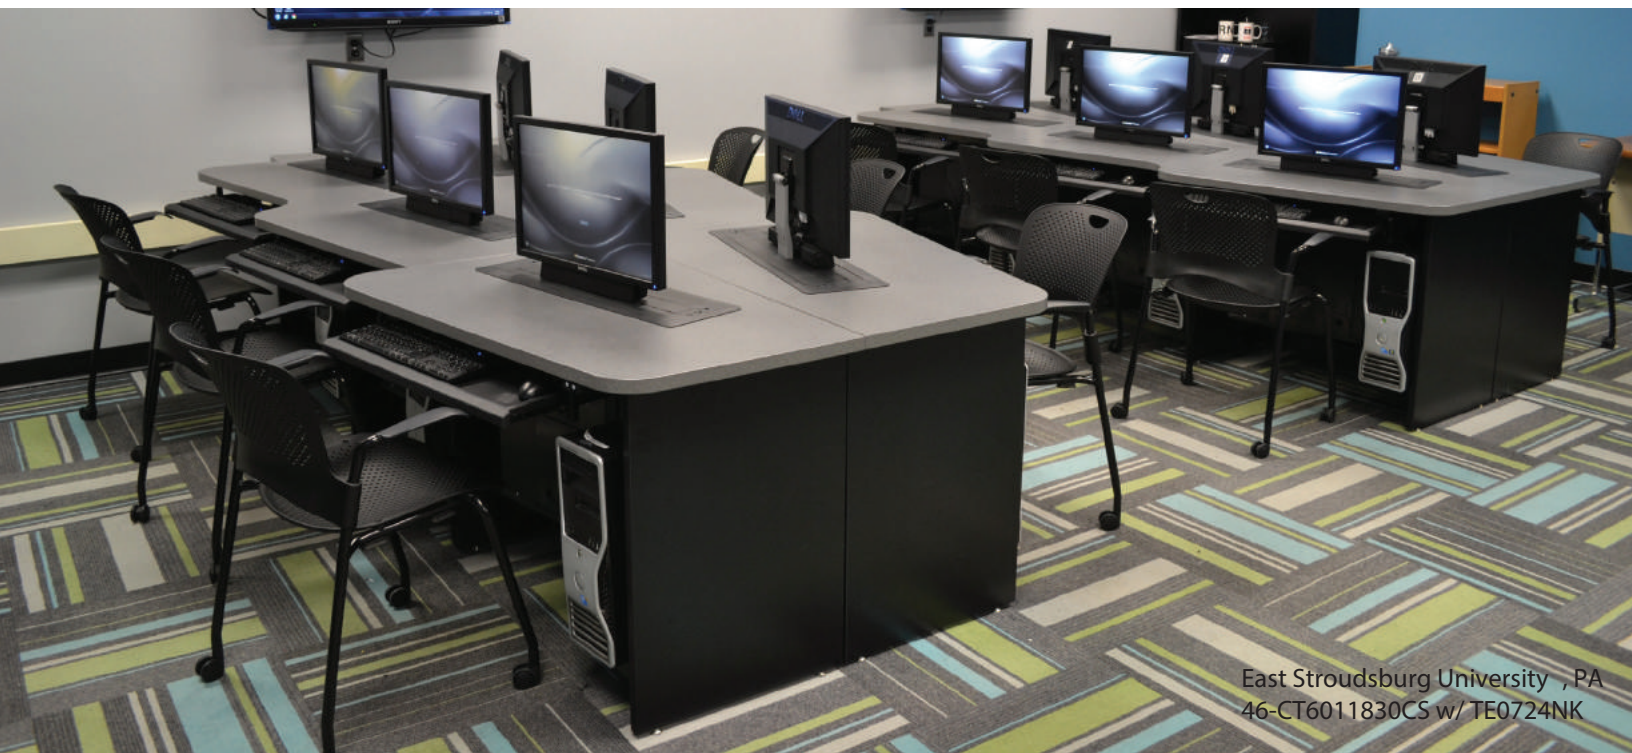

Collaboration Tables

46-CD6013630CS w/ TE0728NK

46-CD919630AD w/ TE0724NK

Features

- 1" thermofused melamine work surface
- 2mm flat PVC edge banding
- iMod™ Modesty Compartments for wiring
- Wire management and six plug power strips
- Variety of laminate colors with matching edge banding
- Manufactured with recycled post-industrial materials
- Other sizes and configurations available
- Ships with some assembly required
- Made in the USA