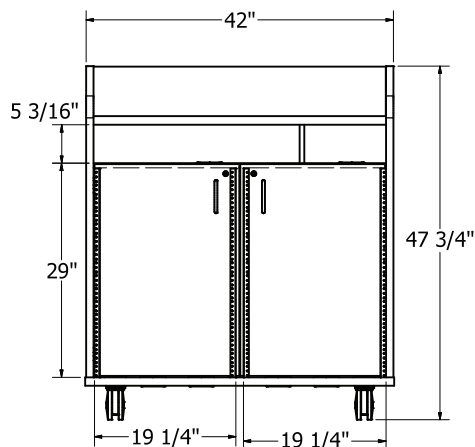

SLATE
(SLL)

POLISHED SILVER
(PSL)

WHITE
(WHT)

Front View

Rear View with Laminate Modesty
(Modesty removed to view wire management)

Optional Perforated Metal Modesty

Front

Right