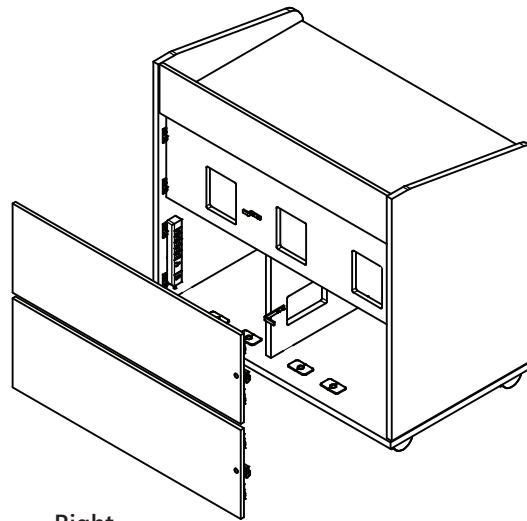

Surface Mount Arm

- SMA0203NK

Front View

Rear View with Laminate Modesty

(Modesty removed to view wire management)

Optional Perforated Metal Modesty

Features

- 1" Thermofused Melamine
- Flat PVC Edge Banding
- Removable Locking Modesty Panels in Laminate or Perforated Metal
- Raised Sides for Privacy
- Rack Rails, up to 28 RU
- Flip-up Shelf (Optional)
- Wire Management
- Multi-plug Power Strips
- Locking Casters
- Locking Doors
- Ships Assembled