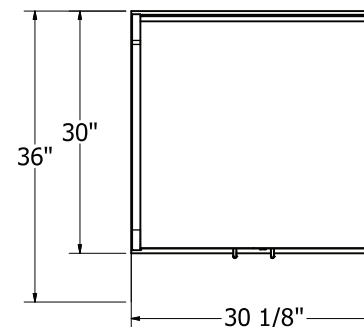

MC - Chrome Matte

Front View

Rear View with Laminate Modesty
(Modesty removed to view wire management)

Optional Perforated Metal Modesty

Front

Right

Top

36" Lectern with Privacy Sides