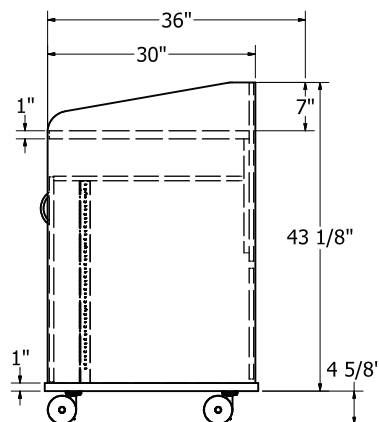

Top

Visual Display Options Available

Trolley™ Monitor Lift

- TE0724NK - Trolley™ E
- TE0728NK - Trolley™ EXL

Downview™ Flat Panel Arm

- FPA1621NK - 16" x 21" Viewport
- FPA1818NK - 18" x 18" Viewport
- FPA1821NK - 18" x 21" Viewport
- FPA2121NK - 21" X 21" Viewport
- FPA2124NK - 21" X 24" Viewport