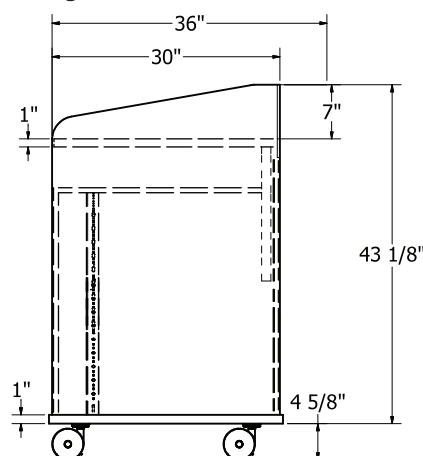

MC - Chrome Matte

Front View

Rear View with Laminate Modesty
(Modesty removed to view wire management)

Optional Perforated Metal Modesty

Front

Right

Top

36" Lectern with Privacy Sides