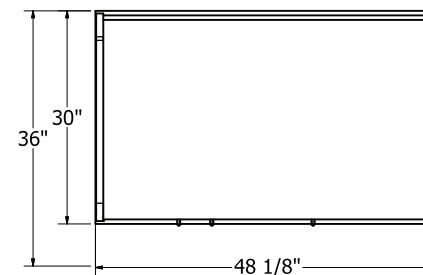

Top

Pull Style & Finish Options

SB - Black
SP - Chrome Polished
SM - Chrome Matte

MC - Chrome Matte