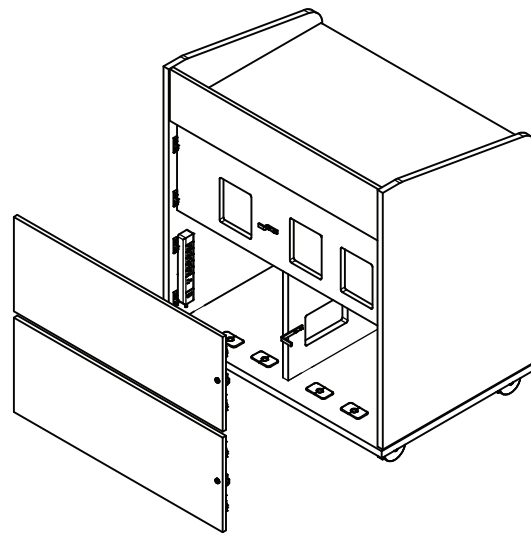

Rear View with Laminate Modesty
(Modesty removed to view wire management)