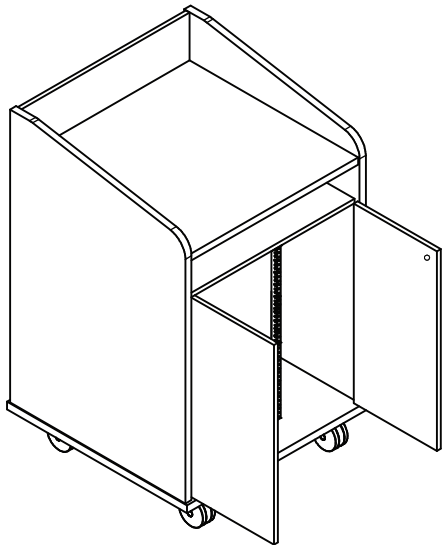

30" Lectern with Privacy Sides

Laminate Color Options

B = Base W = Worksurface

BLACK (174) B	BLACK LODESTONE (N62) W	SILVER (N99) B W	WALNUT (537) B W
SLATE GREY (129) B	GRAPHITE NEBULA (030) W	FASHION GREY (227) B W	EMPIRE MAHOGANY (531) B W
	GREY NEBULA (044) W	WHITE (664) B W	

Matching Metal Color (For Metal Modesty)

WILD CHERRY (567) B W	POLISHED BLACK (PBL)
FUSION MAPLE (560) B W	SLATE (SLL)
	POLISHED SILVER (PSL)
	WHITE (WHT)

Visual Display Options Available

Trolley™ Monitor Lift
(Additional Powerstrip Included with Trolley)

- TE0724NK- Trolley™ E

Downview™ Flat Panel Arm

- FPA1621NK - 16" x 21" Viewport
- FPA1818NK - 18" x 18" Viewport
- FPA1821NK - 18" x 21" Viewport
- FPA2121NK - 21" X 21" Viewport
- FPA2124NK - 21" X 24" Viewport

Surface Mount Arm

- SMA0203NK

Features

- 1" Thermofused Melamine
- Flat PVC Edge Banding
- Removable Locking Modesty Panels in Laminate or Perforated Metal
- Raised Sides for Privacy
- Rack Rails, up to 14 RU
- Flip-up Shelf (Optional)
- Wire Management
- Multi-plug Power Strip
- Locking Casters
- Locking Doors
- Ships Assembled

Also Available With:

Keyboard Drawer, Grommets, Dataports, Rack Shelves, Rack Drawers, Ventilation Fan, and Other Accessories.

Pull Style & Finish Options

SB - Black
SP - Chrome Polished
SM - Chrome Matte

MC - Chrome Matte

Front View