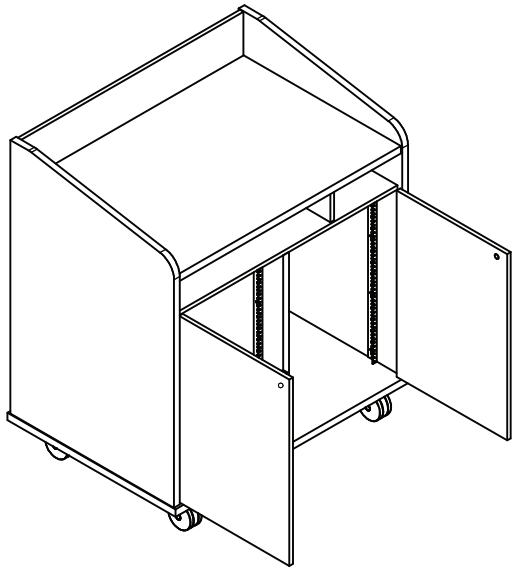

42" Lectern with Privacy Sides

Laminate Color Options

B = Base W = Worksurface

BLACK
(174)
B

BLACK LODESTONE
(N62)
W

SILVER
(N99)
B W

WALNUT
(537)
B W

WILD CHERRY
(567)
B W

SLATE GREY
(129)
B

GRAPHITE NEBULA
(030)
W

FASHION GREY
(227)
B W

EMPIRE MAHOGANY
(531)
B W

FUSION MAPLE
(560)
B W

GREY NEBULA
(044)
W

WHITE
(664)
B W

Matching Metal Color
(For Metal Modesty)

POLISHED BLACK
(PBL)

SLATE
(SLL)

POLISHED SILVER
(PSL)

WHITE
(WHT)

Front View