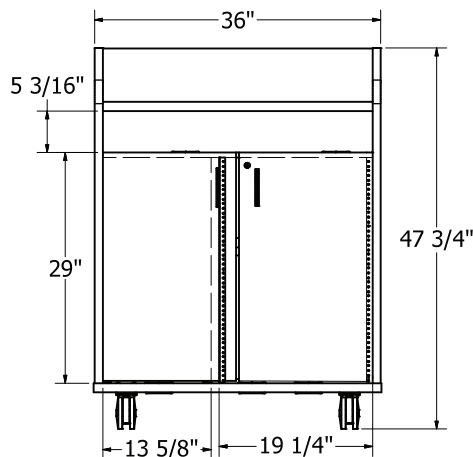

MC - Chrome Matte

Front View

Rear View with Laminate Modesty
(Modesty removed to view wire management)

Optional Perforated Metal Modesty

Front

Right

Top

42" Lectern with Privacy Sides