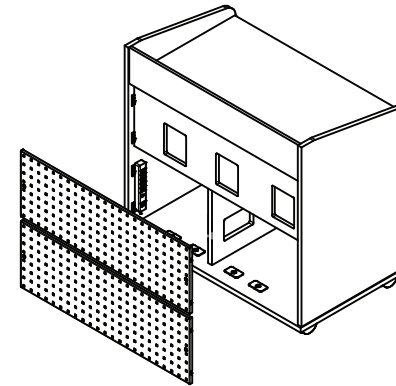

Surface Mount Arm

- SMA0203NK

Front View

Rear View with Laminate Modesty

(Modesty removed to view wire management)

Optional Perforated Metal Modesty

Features

- 1" Thermofused Melamine
- Flat PVC Edge Banding
- Removable Locking Modesty Panels in Laminate or Perforated Metal
- Raised Sides for Privacy
- Rack Rails, up to 28 RU
- Flip-up Shelf (Optional)
- Wire Management
- Multi-plug Power Strips
- Locking Casters
- Locking Doors
- Ships Assembled