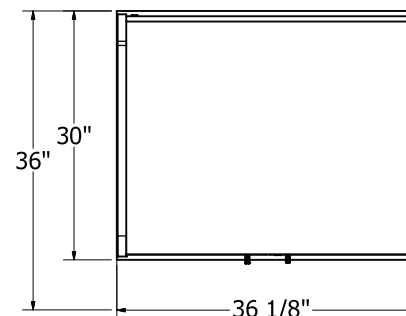

MC - Chrome Matte

Front View

Rear View with Laminate Modesty
(Modesty removed to view wire management)

Optional Perforated Metal Modesty

Front

Right

Top

42" Lectern with Privacy Sides