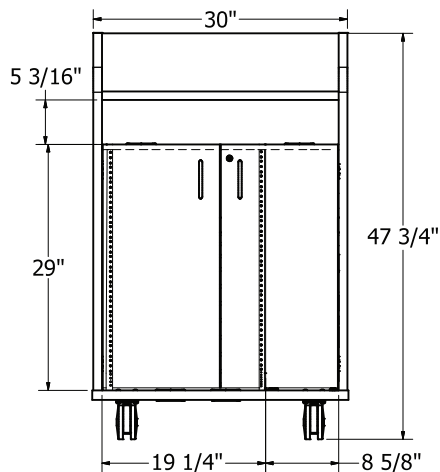

MC - Chrome Matte

Front View

Rear View with Laminate Modesty
(Modesty removed to view wire management)

Optional Perforated Metal Modesty

Front

Right

Top

36" Lectern with Privacy Sides