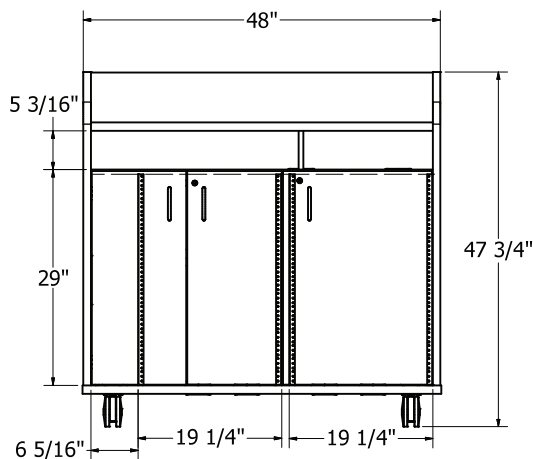

48" Lectern with Privacy Sides

Laminate Color Options

B = Base W = Worksurface

BLACK
(174)
B

BLACK LODESTONE
(N62)
W

SILVER
(N99)
B W

WALNUT
(537)
B W

WILD CHERRY
(567)
B W

SLATE GREY
(129)
B

GRAPHITE NEBULA
(030)
W

FASHION GREY
(227)
B W

EMPIRE MAHOAGANY
(531)
B W

FUSION MAPLE
(560)
B W

GREY NEBULA
(044)
W

WHITE
(664)
B W

Matching Metal Color
(For Metal Modesty)

POLISHED BLACK
(PBL)

SLATE
(SLL)

POLISHED SILVER
(PSL)

WHITE
(WHT)

Visual Display Options Available

Trolley™ Monitor Lift

- TE0724NK - Trolley™ E
- TE0728NK - Trolley™ EXL

Downview™ Flat Panel Arm

- FPA1621NK - 16" x 21" Viewport
- FPA1818NK - 18" x 18" Viewport
- FPA1821NK - 18" x 21" Viewport
- FPA2121NK - 21" X 21" Viewport
- FPA2124NK - 21" X 24" Viewport

Surface Mount Arm

- SMA0203NK

(Modesty removed to view wire management)

Features

- 1" Thermofused Melamine
- Flat PVC Edge Banding
- Removable Locking Modesty Panels in Laminate or Perforated Metal
- Raised Sides for Privacy
- Rack Rails, up to 28 RU
- Flip-up Shelf (Optional)
- Wire Management
- Multi-plug Power Strips
- Locking Casters
- Locking Doors
- Ships Assembled

Also Available With:

Keyboard Drawer, Grommets, Dataports, Rack Shelves, Rack Drawers, Ventilation Fan, and Other Accessories.

Front

Pull Style & Finish Options

SB - Black
SP - Chrome Polished
SM - Chrome Matte

MC - Chrome Matte