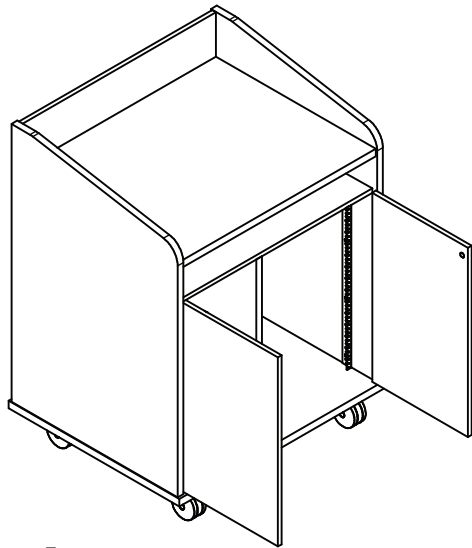

36" Lectern with Privacy Sides

Laminate Color Options

B = Base W = Worksurface

BLACK
(174)
B

BLACK LODESTONE
(N62)
W

SILVER
(N99)
B W

WALNUT
(537)
B W

WILD CHERRY
(567)
B W

SLATE GREY
(129)
B

GRAPHITE NEBULA
(030)
W

FASHION GREY
(227)
B W

EMPIRE MAHOGANY
(531)
B W

FUSION MAPLE
(560)
B W

GREY NEBULA
(044)
W

WHITE
(664)
B W

Matching Metal Color (For Metal Modesty)

POLISHED BLACK
(PBL)

SLATE
(SLL)

POLISHED SILVER
(PSL)

WHITE
(WHT)

Visual Display Options Available

Trolley™ Monitor Lift

(Additional Powerstrip Included with Trolley)

- TE0724NK - Trolley™ E
- TE0728NK - Trolley™ EXL

Downview™ Flat Panel Arm

- FPA1621NK - 16" x 21" Viewport
- FPA1818NK - 18" x 18" Viewport
- FPA1821NK - 18" x 21" Viewport
- FPA2121NK - 21" X 21" Viewport
- FPA2124NK - 21" X 24" Viewport

Surface Mount Arm

- SMA0203NK

Features

- 1" Thermofused Melamine
- Flat PVC Edge Banding
- Removable Locking Modesty Panels in Laminate or Perforated Metal
- Raised Sides for Privacy
- Rack Rails, up to 14 RU
- Flip-up Shelf (Optional)
- Wire Management
- Multi-plug Power Strip
- Locking Casters
- Locking Doors
- Ships Assembled

Also Available With:

Keyboard Drawer, Grommets, Dataports, Rack Shelves, Rack Drawers, Ventilation Fan, and Other Accessories.

Pull Style & Finish Options

SB - Black
SP - Chrome Polished
SM - Chrome Matte

MC - Chrome Matte

Front View