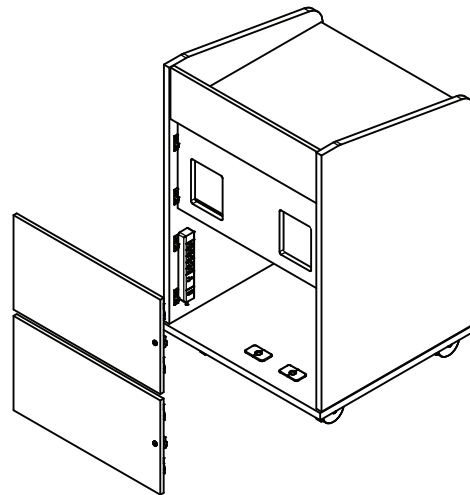

Rear View with Laminate Modesty
(Modesty removed to view wire management)