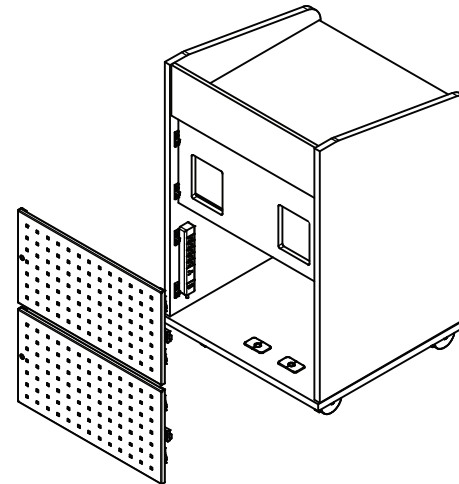

Optional Perforated Metal Modesty