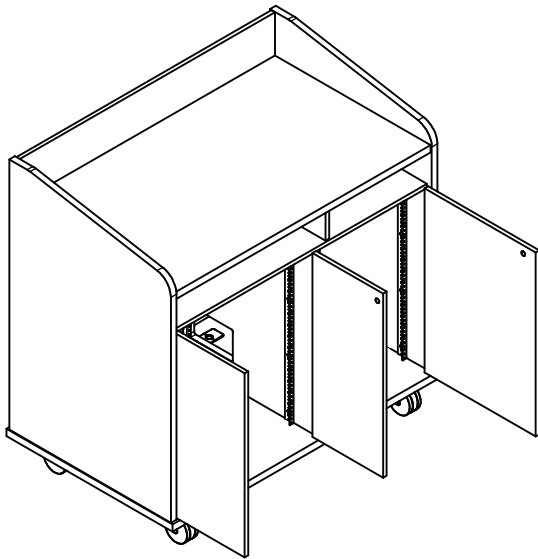

48" Lectern with Privacy Sides

Laminate Color Options

B = Base W = Worksurface

BLACK
(174)
B

BLACK LODESTONE
(N62)
W

SILVER
(N99)
B W

WALNUT
(537)
B W

WILD CHERRY
(567)
B W

SLATE GREY
(129)
B

GRAPHITE NEBULA
(030)
W

FASHION GREY
(227)
B W

EMPIRE MAHOAGANY
(531)
B W

FUSION MAPLE
(560)
B W

GREY NEBULA
(044)
W

WHITE
(664)
B W

Matching Metal Color
(For Metal Modesty)

POLISHED BLACK
(PBL)

SLATE
(SLL)

POLISHED SILVER
(PSL)

WHITE
(WHT)

Visual Display Options Available

Trolley™ Monitor Lift

- TE0724NK - Trolley™ E
- TE0728NK - Trolley™ EXL

Downview™ Flat Panel Arm

- FPA1621NK - 16" x 21" Viewport
- FPA1818NK - 18" x 18" Viewport
- FPA1821NK - 18" x 21" Viewport
- FPA2121NK - 21" X 21" Viewport
- FPA2124NK - 21" X 24" Viewport

Surface Mount Arm

- SMA0203NK

Front View