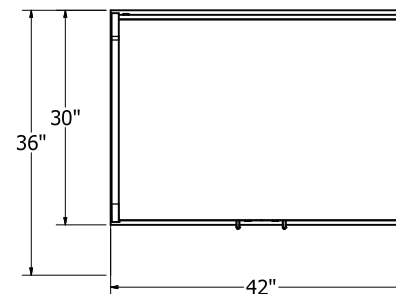

Top

Visual Display Options Available

Trolley™ Monitor Lift

- TE0724NK - Trolley™ E
- TE0728NK - Trolley™ EXL

Downview™ Flat Panel Arm

- FPA1621NK - 16" x 21" Viewport
- FPA1818NK - 18" x 18" Viewport
- FPA1821NK - 18" x 21" Viewport
- FPA2121NK - 21" X 21" Viewport
- FPA2124NK - 21" X 24" Viewport