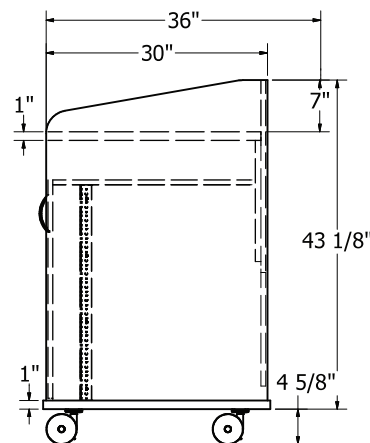

MC - Chrome Matte

Front View

Rear View with Laminate Modesty
(Modesty removed to view wire management)

Optional Perforated Metal Modesty

Front

Right

Top

42" Lectern with Privacy Sides