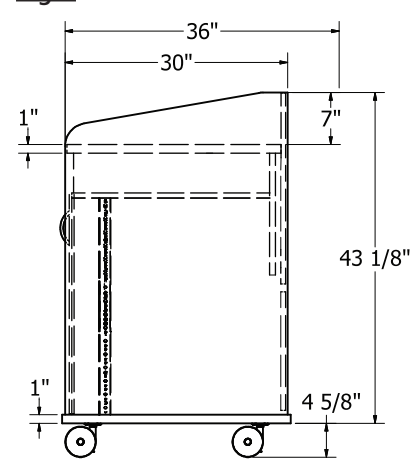

48" Lectern with Privacy Sides

Laminate Color Options

B = Base W = Worksurface

BLACK
(174)
B

BLACK LODESTONE
(N62)
W

SILVER
(N99)
B W

WALNUT
(537)
B W

WILD CHERRY
(567)
B W

SLATE GREY
(129)
B

GRAPHITE NEBULA
(030)
W

FASHION GREY
(227)
B W

EMPIRE MAHOAGANY
(531)
B W

FUSION MAPLE
(560)
B W

GREY NEBULA
(044)
W

WHITE
(664)
B W

Matching Metal Color
(For Metal Modesty)

POLISHED BLACK
(PBL)

SLATE
(SLL)

POLISHED SILVER
(PSL)

WHITE
(WHT)

Visual Display Options Available

Trolley™ Monitor Lift

- TE0724NK - Trolley™ E
- TE0728NK - Trolley™ EXL

Downview™ Flat Panel Arm

- FPA1621NK - 16" x 21" Viewport
- FPA1818NK - 18" x 18" Viewport
- FPA1821NK - 18" x 21" Viewport
- FPA2121NK - 21" X 21" Viewport
- FPA2124NK - 21" X 24" Viewport

Surface Mount Arm

- SMA0203NK

(Modesty removed to view wire management)

Features

- 1" Thermofused Melamine
- Flat PVC Edge Banding
- Removable Locking Modesty Panels in Laminate or Perforated Metal
- Raised Sides for Privacy
- Rack Rails, up to 28 RU
- Flip-up Shelf (Optional)
- Wire Management
- Multi-plug Power Strips
- Locking Casters
- Locking Doors
- Ships Assembled

Also Available With:

Keyboard Drawer, Grommets, Dataports, Rack Shelves, Rack Drawers, Ventilation Fan, and Other Accessories.

Right

Pull Style & Finish Options

SB - Black
SP - Chrome Polished
SM - Chrome Matte

MC - Chrome Matte