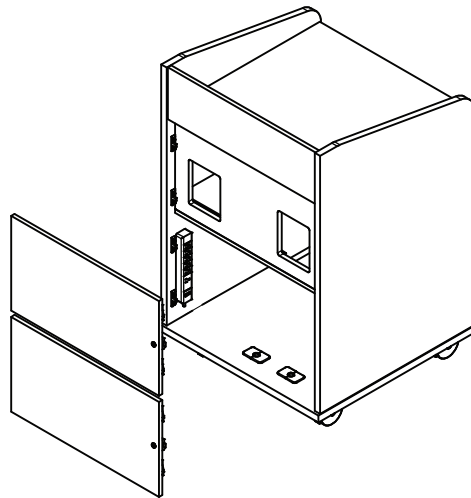

Rear View with Laminate Modesty
(Modesty removed to view wire management)