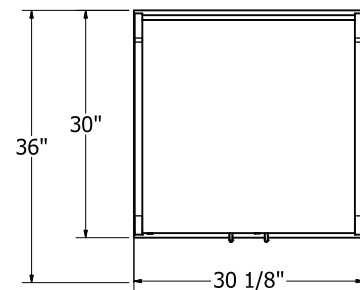

MC - Chrome Matte

Front View

Rear View with Laminate Modesty
(Modesty removed to view wire management)

Optional Perforated Metal Modesty

Front

Right

Top

36" Lectern with Privacy Sides and Pull-out Shelf