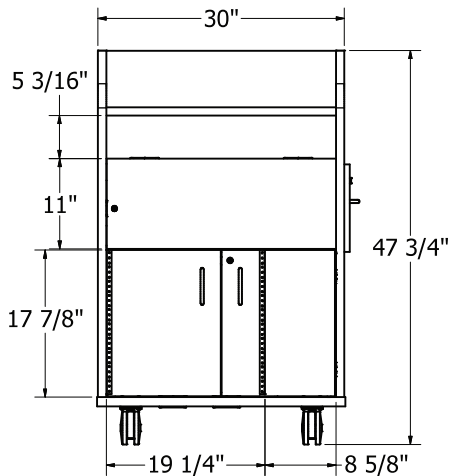

MC - Chrome Matte

Front View

Rear View with Laminate Modesty
(Modesty removed to view wire management)

Optional Perforated Metal Modesty

Front

Right

Top

36" Lectern with Privacy Sides and Pull-out Shelf