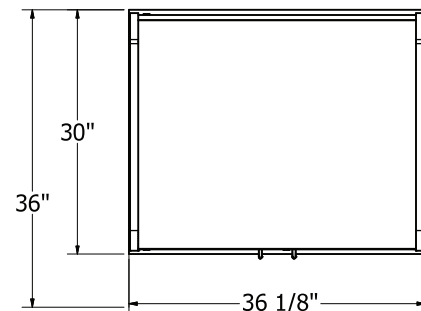

Top

Pull Style & Finish Options

STEEL

SB - Black
SP - Chrome Polished
SM - Chrome Matte

MODERN

MC - Chrome Matte