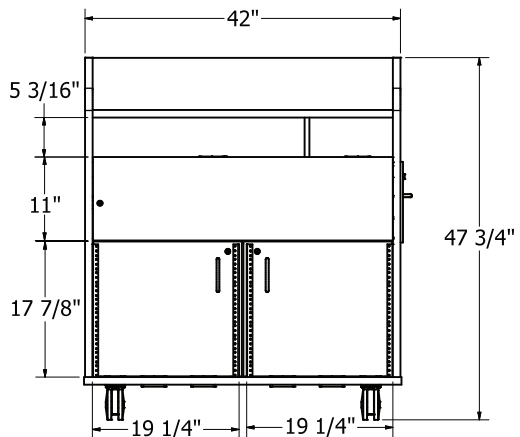

42" Lectern with Privacy Sides and Pull-out Shelf

Laminate Color Options

B = Base W = Worksurface

BLACK
(174)
B

BLACK LODESTONE
(N62)
W

SILVER
(N99)
B W

WALNUT
(537)
B W

WILD CHERRY
(567)
B W

SLATE GREY
(129)
B

GRAPHITE NEBULA
(030)
W

FASHION GREY
(227)
B W

EMPIRE MAHOGANY
(531)
B W

FUSION MAPLE
(560)
B W

GREY NEBULA
(044)
W

WHITE
(664)
B W

Matching Metal Color
(For Metal Modesty)

POLISHED BLACK
(PBL)

SLATE
(SLL)

POLISHED SILVER
(PSL)

WHITE
(WHT)

Visual Display Options Available

Surface Mount Arm
- SMA0203NK

Features

- 1" Thermofused Melamine
- Flat PVC Edge Banding
- Removable Locking Modesty Panels in Laminate or Perforated Metal
- Raised Sides for Privacy
- Rack Rails, up to 20 RU
- Flip-up Shelf (Optional)
- Wire Management
- Multi-plug Power Strips
- Locking Casters
- Locking Doors
- Ships Assembled

Also Available With:
Keyboard Drawer, Grommets, Dataports, Rack Shelves, Rack Drawers, Ventilation Fan, and Other Accessories.

Front

Pull Style & Finish Options

STEEL

MODERN

SB - Black
SP - Chrome Polished
SM - Chrome Matte

MC - Chrome Matte