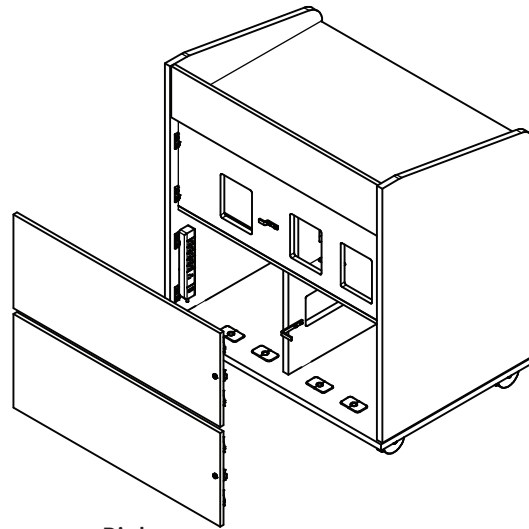

Front View

Rear View with Laminate Modesty
(Modesty removed to view wire management)

Optional Perforated Metal Modesty

Features

- 1" Thermofused Melamine
- Flat PVC Edge Banding
- Removable Locking Modesty Panels in Laminate or Perforated Metal
- Raised Sides for Privacy
- Rack Rails, up to 20 RU
- Flip-up Shelf (Optional)
- Wire Management
- Multi-plug Power Strips
- Locking Casters
- Locking Doors
- Ships Assembled