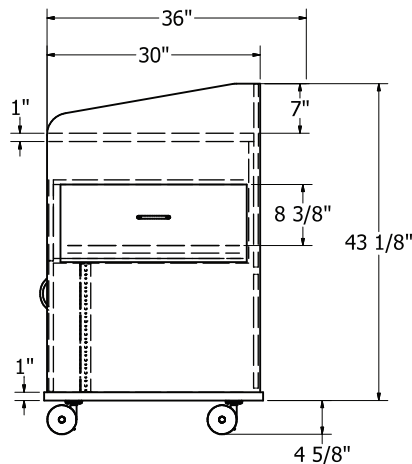

36" Lectern with Privacy Sides and Pull-out Shelf

Laminate Color Options

B = Base W = Worksurface

BLACK
(174)
B

BLACK LODESTONE
(N62)
W

SILVER
(N99)
B W

WALNUT
(537)
B W

WILD CHERRY
(567)
B W

SLATE GREY
(129)
B

GRAPHITE NEBULA
(030)
W

FASHION GREY
(227)
B W

EMPIRE MAHOGANY
(531)
B W

FUSION MAPLE
(560)
B W

GREY NEBULA
(044)
W

WHITE
(664)
B W

Matching Metal Color
(For Metal Modesty)

POLISHED BLACK
(PBL)

SLATE
(SLL)

POLISHED SILVER
(PSL)

WHITE
(WHT)

Visual Display Options Available

No Visual Display Options Available

Features

- 1" Thermofused Melamine
- Flat PVC Edge Banding
- Removable Locking Modesty Panels in Laminate or Perforated Metal
- Raised Sides for Privacy
- Rack Rails, up to 10 RU
- Flip-up Shelf (Optional)
- Wire Management
- Multi-plug Power Strip
- Locking Casters
- Locking Doors
- Ships Assembled

Also Available With:
Keyboard Drawer, Grommets, Dataports, Rack Shelves, Rack Drawers, Ventilation Fan, and Other Accessories.

Right

Pull Style & Finish Options

STEEL

SB - Black
SP - Chrome Polished
SM - Chrome Matte

MODERN

MC - Chrome Matte