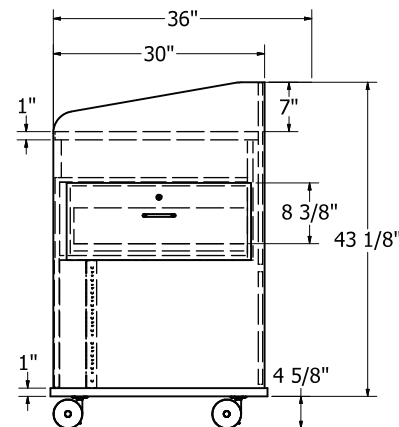

Front

Right

Top

Visual Display Options Available

Trolley™ Monitor Lift

- TE0724NK - Trolley™ E
- TE0728NK - Trolley™ EXL

Downview™ Flat Panel Arm

- FPA1621NK - 16" x 21" Viewport
- FPA1818NK - 18" x 18" Viewport
- FPA1821NK - 18" x 21" Viewport
- FPA2121NK - 21" X 21" Viewport
- FPA2124NK - 21" X 24" Viewport