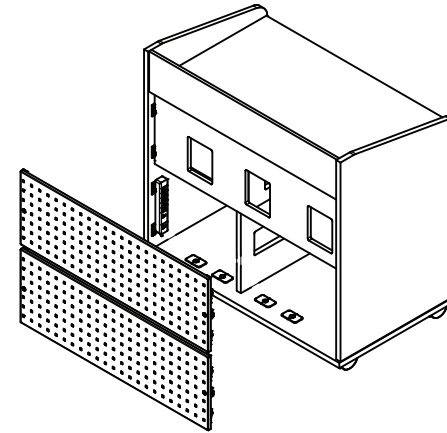

Matching Metal Color
(For Metal Modesty)

POLISHED BLACK
(PBL)

SLATE
(SLL)

POLISHED SILVER
(PSL)

WHITE
(WHT)

Front View

Rear View with Laminate Modesty
(Modesty removed to view wire management)

Optional Perforated Metal Modesty