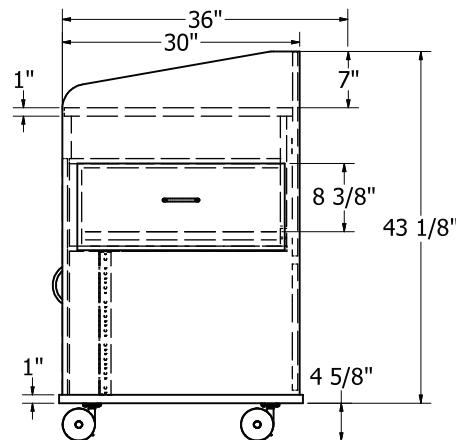

42" Lectern with Privacy Sides and Pull-out Shelf

Laminate Color Options

B = Base W = Worksurface

BLACK
(174)
B

BLACK LODESTONE
(N62)
W

SILVER
(N99)
B W

WALNUT
(537)
B W

WILD CHERRY
(567)
B W

SLATE GREY
(129)
B

GRAPHITE NEBULA
(030)
W

FASHION GREY
(227)
B W

EMPIRE MAHOGANY
(531)
B W

FUSION MAPLE
(560)
B W

GREY NEBULA
(044)
W

WHITE
(664)
B W

Matching Metal Color
(For Metal Modesty)

POLISHED BLACK
(PBL)

SLATE
(SLL)

POLISHED SILVER
(PSL)

WHITE
(WHT)

Visual Display Options Available

Surface Mount Arm
- SMA0203NK

Features

- 1" Thermofused Melamine
- Flat PVC Edge Banding
- Removable Locking Modesty Panels in Laminate or Perforated Metal
- Raised Sides for Privacy
- Rack Rails, up to 20 RU
- Flip-up Shelf (Optional)
- Wire Management
- Multi-plug Power Strips
- Locking Casters
- Locking Doors
- Ships Assembled

Also Available With:
Keyboard Drawer, Grommets, Dataports, Rack Shelves, Rack Drawers, Ventilation Fan, and Other Accessories.

Right

Pull Style & Finish Options

STEEL

MODERN

SB - Black
SP - Chrome Polished
SM - Chrome Matte

MC - Chrome Matte