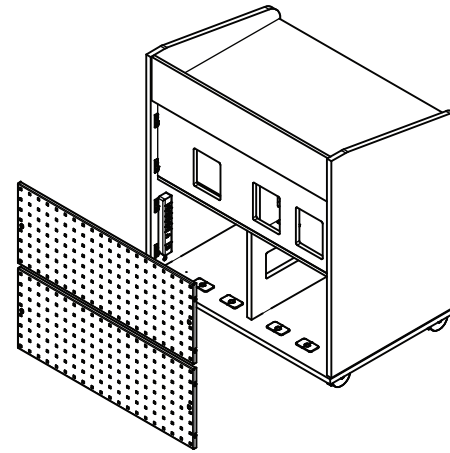

Front View

Rear View with Laminate Modesty
(Modesty removed to view wire management)

Optional Perforated Metal Modesty

Features

- 1" Thermofused Melamine
- Flat PVC Edge Banding
- Removable Locking Modesty Panels in Laminate or Perforated Metal
- Raised Sides for Privacy
- Rack Rails, up to 20 RU
- Flip-up Shelf (Optional)
- Wire Management
- Multi-plug Power Strips
- Locking Casters
- Locking Doors
- Ships Assembled