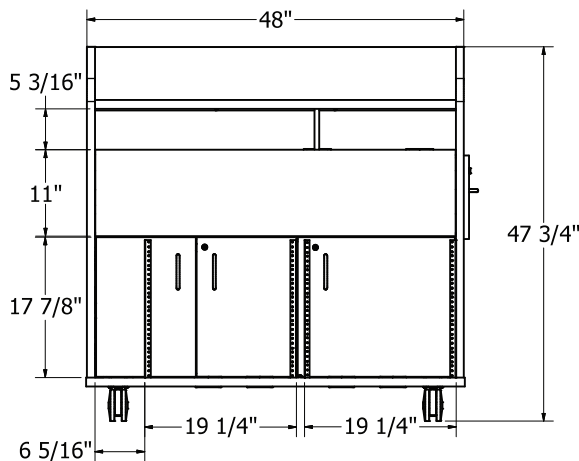

Front

Right

Top

Visual Display Options Available

Trolley™ Monitor Lift

- TE0724NK - Trolley™ E
- TE0728NK - Trolley™ EXL

Downview™ Flat Panel Arm

- FPA1621NK - 16" x 21" Viewport
- FPA1818NK - 18" x 18" Viewport
- FPA1821NK - 18" x 21" Viewport
- FPA2121NK - 21" X 21" Viewport
- FPA2124NK - 21" X 24" Viewport