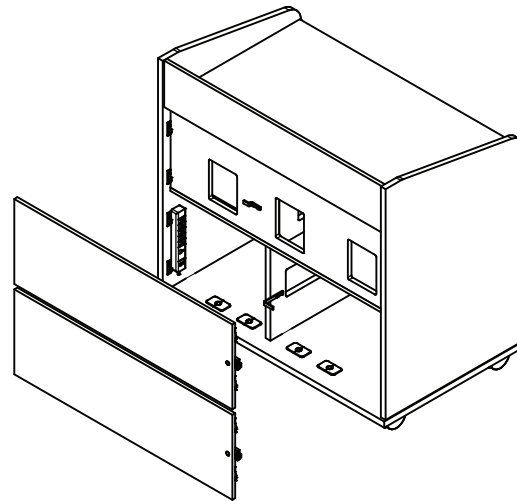

Rear View with Laminate Modesty
(Modesty removed to view wire management)