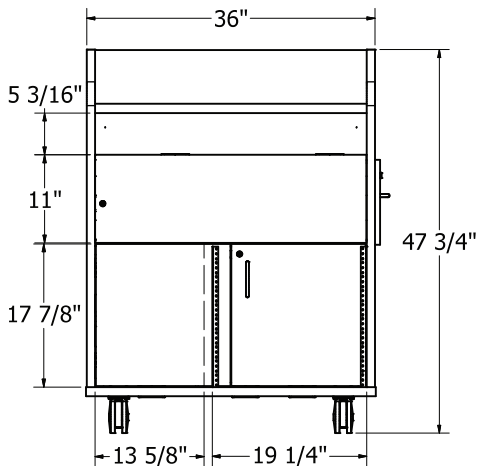

36" Lectern with Privacy Sides and Pull-out Shelf

Laminate Color Options

B = Base W = Worksurface

BLACK
(174)
B

BLACK LODESTONE
(N62)
W

SILVER
(N99)
B W

WALNUT
(537)
B W

WILD CHERRY
(567)
B W

SLATE GREY
(129)
B

GRAPHITE NEBULA
(030)
W

FASHION GREY
(227)
B W

EMPIRE MAHOGANY
(531)
B W

FUSION MAPLE
(560)
B W

GREY NEBULA
(044)
W

WHITE
(664)
B W

Matching Metal Color
(For Metal Modesty)

POLISHED BLACK
(PBL)

SLATE
(SLL)

POLISHED SILVER
(PSL)

WHITE
(WHT)

Visual Display Options Available

No Visual Display Options Available

Features

- 1" Thermofused Melamine
- Flat PVC Edge Banding
- Removable Locking Modesty Panels in Laminate or Perforated Metal
- Raised Sides for Privacy
- Rack Rails, up to 10 RU
- Flip-up Shelf (Optional)
- Wire Management
- Multi-plug Power Strip
- Locking Casters
- Locking Doors
- Ships Assembled

Also Available With:
Keyboard Drawer, Grommets, Dataports, Rack Shelves, Rack Drawers, Ventilation Fan, and Other Accessories.

Front

Pull Style & Finish Options

STEEL

SB - Black
SP - Chrome Polished
SM - Chrome Matte

MODERN

MC - Chrome Matte