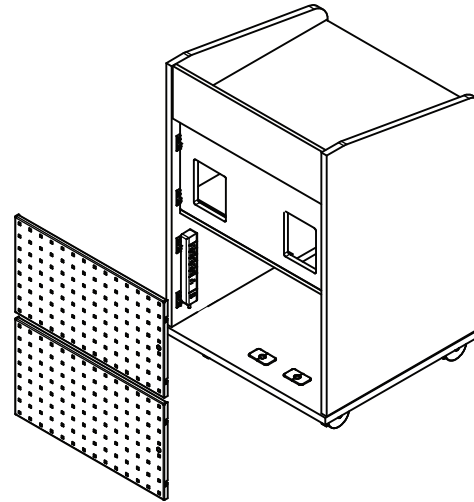

Optional Perforated Metal Modesty