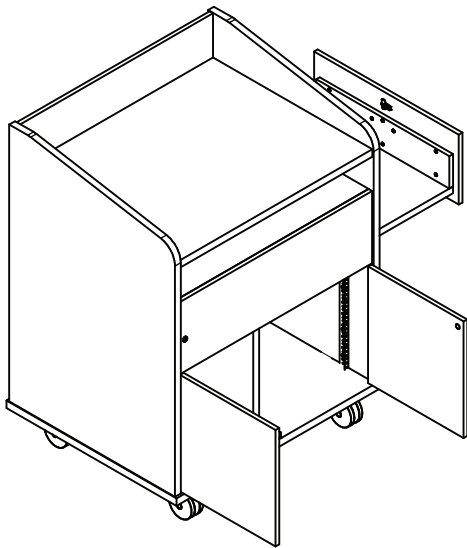

36" Lectern with Privacy Sides and Pull-out Shelf

Laminate Color Options

B = Base W = Worksurface

BLACK
(174)
B

BLACK LODESTONE
(N62)
W

SILVER
(N99)
B W

WALNUT
(537)
B W

WILD CHERRY
(567)
B W

SLATE GREY
(129)
B

GRAPHITE NEBULA
(030)
W

FASHION GREY
(227)
B W

EMPIRE MAHOGANY
(531)
B W

FUSION MAPLE
(560)
B W

GREY NEBULA
(044)
W

WHITE
(664)
B W

Matching Metal Color
(For Metal Modesty)

POLISHED BLACK
(PBL)

SLATE
(SLL)

POLISHED SILVER
(PSL)

WHITE
(WHT)

Visual Display Options Available

No Visual Display Options Available

Front View