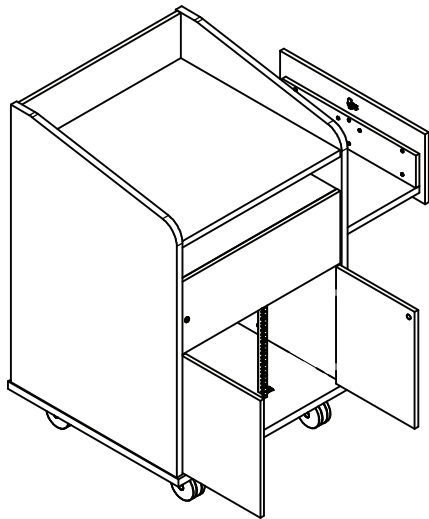

30" Lectern with Privacy Sides and Pull-out Shelf

Laminate Color Options

B = Base W = Worksurface

BLACK
(174)
B

BLACK LODESTONE
(N62)
W

SILVER
(N99)
B W

WALNUT
(537)
B W

WILD CHERRY
(567)
B W

SLATE GREY
(129)
B

GRAPHITE NEBULA
(030)
W

FASHION GREY
(227)
B W

EMPIRE MAHOGANY
(531)
B W

FUSION MAPLE
(560)
B W

GREY NEBULA
(044)
W

WHITE
(664)
B W

Matching Metal Color (For Metal Modesty)

POLISHED BLACK
(PBL)

SLATE
(SLL)

POLISHED SILVER
(PSL)

WHITE
(WHT)

Visual Display Options Available

No Visual Display Options Available

Features

- 1" Thermofused Melamine
- Flat PVC Edge Banding
- Removable Locking Modesty Panels in Laminate or Perforated Metal
- Raised Sides for Privacy
- Rack Rails, up to 10 RU
- Flip-up Shelf (Optional)
- Wire Management
- Multi-plug Power Strip
- Locking Casters
- Locking Doors
- Ships Assembled

Also Available With:
Keyboard Drawer, Grommets, Dataports, Rack Shelves, Rack Drawers, Ventilation Fan, and Other Accessories.

Pull Style & Finish Options

SB - Black
SP - Chrome Polished
SM - Chrome Matte

MC - Chrome Matte

Front View