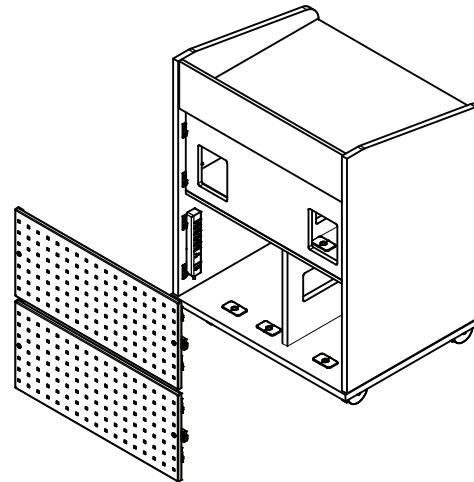

Features

- 1" Thermofused Melamine
- Flat PVC Edge Banding
- Removable Locking Modesty Panels in Laminate or Perforated Metal
- Raised Sides for Privacy
- Rack Rails, up to 10 RU
- Flip-up Shelf (Optional)
- Wire Management
- Multi-plug Power Strip
- Locking Casters
- Locking Doors
- Ships Assembled