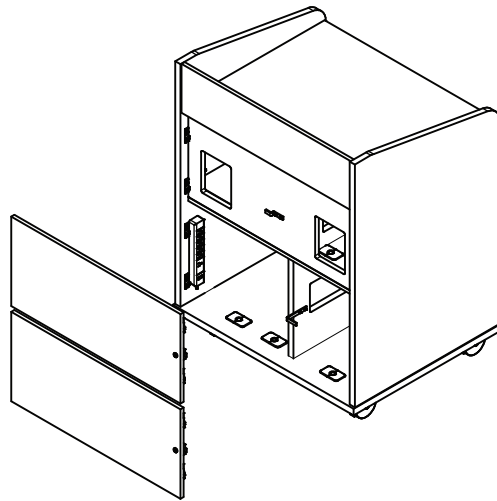

Rear View with Laminate Modesty
(Modesty removed to view wire management)