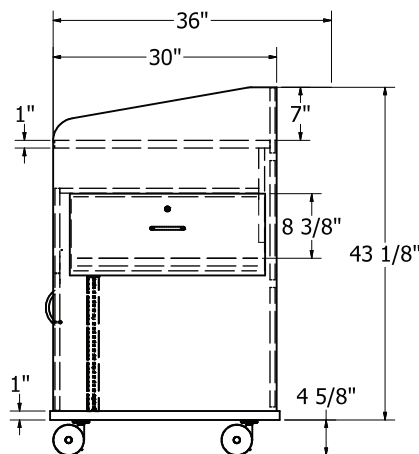

MC - Chrome Matte

Front View

Rear View with Laminate Modesty
(Modesty removed to view wire management)

Optional Perforated Metal Modesty

Front

Right

Top

36" Lectern with Privacy Sides and Pull-out Shelf