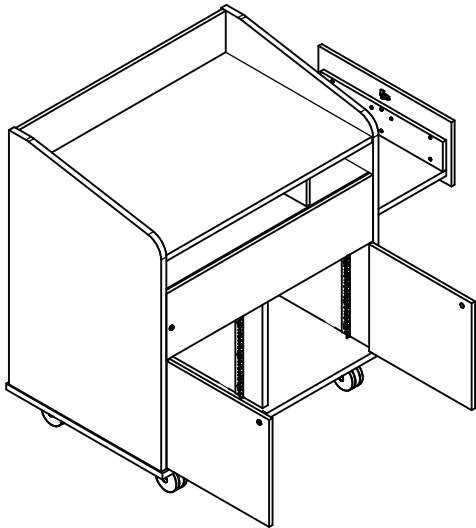

Front View

Rear View with Laminate Modesty
(Modesty removed to view wire management)

Optional Perforated Metal Modesty

Features

- 1" Thermofused Melamine
- Flat PVC Edge Banding
- Removable Locking Modesty Panels in Laminate or Perforated Metal
- Raised Sides for Privacy
- Rack Rails, up to 20 RU
- Flip-up Shelf (Optional)
- Wire Management
- Multi-plug Power Strips
- Locking Casters
- Locking Doors
- Ships Assembled