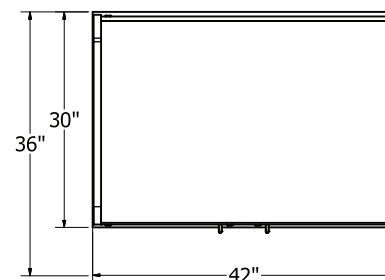

42" Lectern with Privacy Sides and Pull-out Shelf

Laminate Color Options

B = Base W = Worksurface

BLACK
(174)
B

BLACK LODESTONE
(N62)
W

SILVER
(N99)
B W

WALNUT
(537)
B W

WILD CHERRY
(567)
B W

SLATE GREY
(129)
B

GRAPHITE NEBULA
(030)
W

FASHION GREY
(227)
B W

EMPIRE MAHOGANY
(531)
B W

FUSION MAPLE
(560)
B W

GREY NEBULA
(044)
W

WHITE
(664)
B W

Matching Metal Color
(For Metal Modesty)

POLISHED BLACK
(PBL)

SLATE
(SLL)

POLISHED SILVER
(PSL)

WHITE
(WHT)

Visual Display Options Available

Surface Mount Arm
- SMA0203NK

Features

- 1" Thermofused Melamine
- Flat PVC Edge Banding
- Removable Locking Modesty Panels in Laminate or Perforated Metal
- Raised Sides for Privacy
- Rack Rails, up to 20 RU
- Flip-up Shelf (Optional)
- Wire Management
- Multi-plug Power Strips
- Locking Casters
- Locking Doors
- Ships Assembled

Also Available With:
Keyboard Drawer, Grommets, Dataports, Rack Shelves, Rack Drawers, Ventilation Fan, and Other Accessories.

Top

Pull Style & Finish Options

STEEL

MODERN

SB - Black
SP - Chrome Polished
SM - Chrome Matte

MC - Chrome Matte