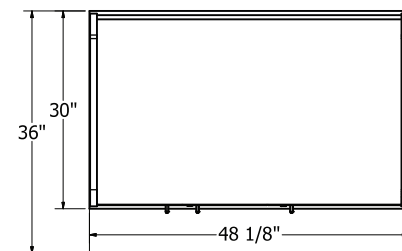

Front

Right

Top

Visual Display Options Available

Trolley™ Monitor Lift

- TE0724NK - Trolley™ E
- TE0728NK - Trolley™ EXL

Downview™ Flat Panel Arm

- FPA1621NK - 16" x 21" Viewport
- FPA1818NK - 18" x 18" Viewport
- FPA1821NK - 18" x 21" Viewport
- FPA2121NK - 21" X 21" Viewport
- FPA2124NK - 21" X 24" Viewport