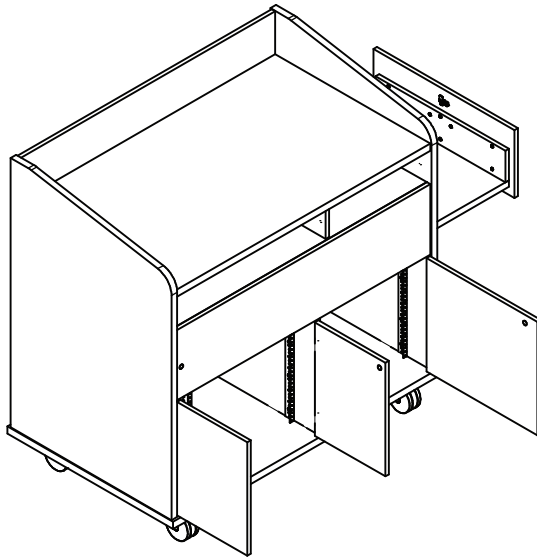

48" Lectern with Privacy Sides with Pull-out Shelf

Laminate Color Options

B = Base W = Worksurface

BLACK
(174)
B

BLACK LODESTONE
(N62)
W

SILVER
(N99)
B W

WALNUT
(537)
B W

WILD CHERRY
(567)
B W

SLATE GREY
(129)
B

GRAPHITE NEBULA
(030)
W

FASHION GREY
(227)
B W

EMPIRE MAHOGANY
(531)
B W

FUSION MAPLE
(560)
B W

GREY NEBULA
(044)
W

WHITE
(664)
B W

Matching Metal Color
(For Metal Modesty)

POLISHED BLACK
(PBL)

SLATE
(SLL)

POLISHED SILVER
(PSL)

WHITE
(WHT)

Front View