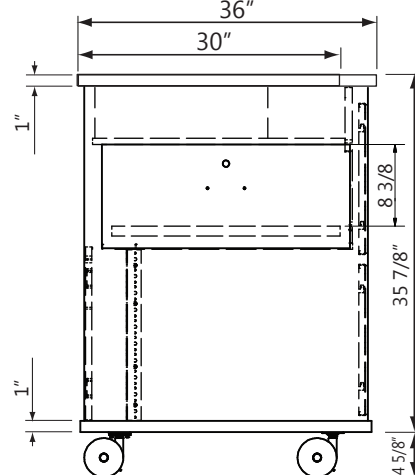

30" Square Top Lectern with Pull-out Shelf

Laminate Color Options

B = Base W = Worksurface

BLACK
(174)
B

BLACK LODESTONE
(N62)
W

SILVER
(N99)
B W

WALNUT
(537)
B W

WILD CHERRY
(567)
B W

SLATE GREY
(129)
B

GRAPHITE NEBULA
(030)
W

FASHION GREY
(227)
B W

EMPIRE MAHOAGANY
(531)
B W

FUSION MAPLE
(560)
B W

GREY NEBULA
(044)
W

WHITE
(664)
B W

Matching Metal Color
(For Metal Modesty)

POLISHED BLACK
(PBL)

SLATE
(SLL)

POLISHED SILVER
(PSL)

WHITE
(WHT)

(Modesty removed to view wire management)

RIGHT

Visual Display Options Available

No Visual Display Options Available

Features

- 1" Thermofused Melamine
- Flat PVC Edge Banding
- Removable Locking Modesty Panels in Laminate or Perforated Metal
- Rack Rails, up to 10 RU
- Pull-out Shelf for Digital Presenters
- Flip-up Shelf (Optional)
- Wire Management
- Multi-plug Power Strip
- Locking Casters
- Locking Doors
- Ships Assembled

Also Available With:

Keyboard Drawer, Grommets, Dataports, Rack Shelves, Rack Drawers, Ventilation Fans, and Other Accessories.

Pull Style & Finish Options

STEEL

SB - Black
SP - Chrome Polished
SM - Chrome Matte

MODERN

MC - Chrome Matte