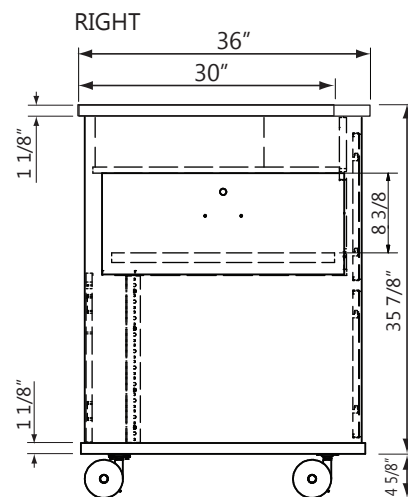

Pull Style & Finish Options

SB - Black
SP - Chrome Polished
SM - Chrome Matte

MC - Chrome Matte