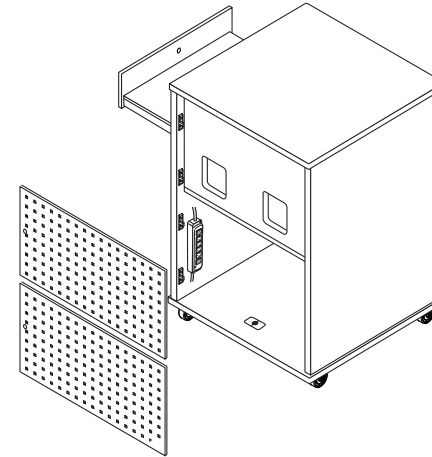

Optional Perforated Metal Modesty