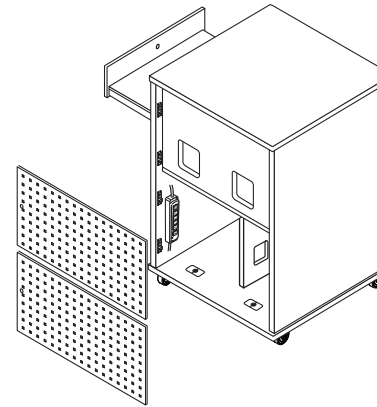

## Features

- 1" Thermofused Melamine
- Flat PVC Edge Banding
- Removable Locking Modesty Panels in Laminate or Perforated Metal
- Rack Rails, up to 10 RU
- Pull-out Shelf for Digital Presenters
- Flip-up Shelf (Optional)
- Wire Management
- Multi-plug Power Strip
- Locking Casters
- Locking Doors
- Ships Assembled