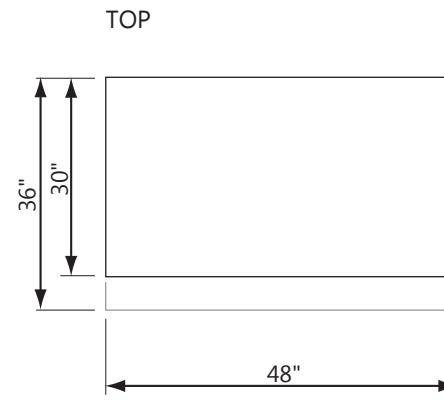

Pull Style & Finish Options

SB - Black
SP - Chrome Polished
SM - Chrome Matte

MC - Chrome Matte