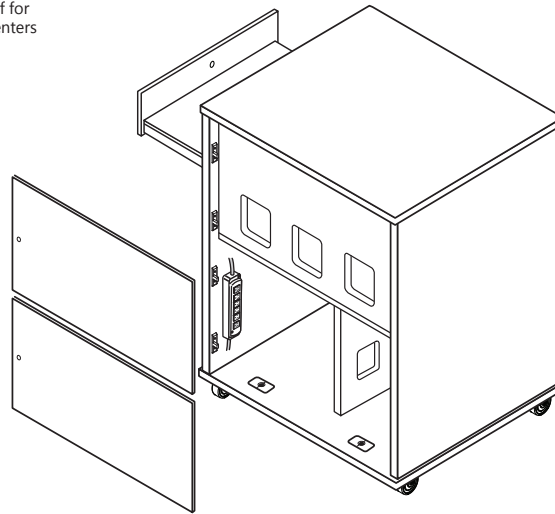

Rear View with Laminate Modesty (Modesty removed to view wire management)