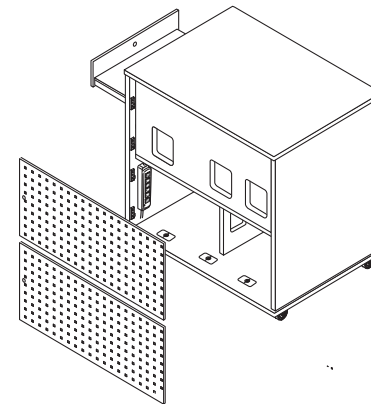

## Features

- 1" Thermofused Melamine
- Flat PVC Edge Banding
- Removable Locking Modesty Panels in Laminate or Perforated Metal
- Rack Rails, up to 20 RU
- Pull-out Shelf for Digital Presenters
- Flip-up Shelf (Optional)
- Wire Management
- Multi-plug Power Strips
- Locking Casters
- Locking Doors
- Ships Assembled