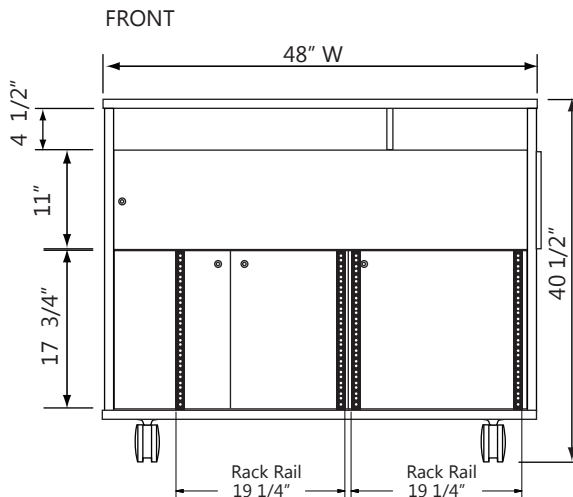

Pull Style & Finish Options

SB - Black
SP - Chrome Polished
SM - Chrome Matte

MC - Chrome Matte