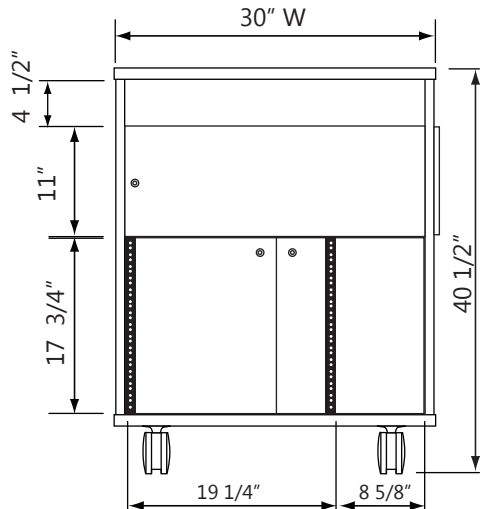

30" Square Top Lectern with Pull-out Shelf

Laminate Color Options

B = Base W = Worksurface

BLACK
(174)
B

BLACK LODESTONE
(N62)
W

SILVER
(N99)
B W

WALNUT
(537)
B W

WILD CHERRY
(567)
B W

SLATE GREY
(129)
B

GRAPHITE NEBULA
(030)
W

FASHION GREY
(227)
B W

EMPIRE MAHOAGANY
(531)
B W

FUSION MAPLE
(560)
B W

GREY NEBULA
(044)
W

WHITE
(664)
B W

Matching Metal Color
(For Metal Modesty)

POLISHED BLACK
(PBL)

SLATE
(SLL)

POLISHED SILVER
(PSL)

WHITE
(WHT)

(Modesty removed to view wire management)

FRONT

Visual Display Options Available

No Visual Display Options Available

Features

- 1" Thermofused Melamine
- Flat PVC Edge Banding
- Removable Locking Modesty Panels in Laminate or Perforated Metal
- Rack Rails, up to 10 RU
- Pull-out Shelf for Digital Presenters
- Flip-up Shelf (Optional)
- Wire Management
- Multi-plug Power Strip
- Locking Casters
- Locking Doors
- Ships Assembled

Also Available With:

Keyboard Drawer, Grommets, Dataports, Rack Shelves, Rack Drawers, Ventilation Fans, and Other Accessories.

Pull Style & Finish Options

STEEL

SB - Black
SP - Chrome Polished
SM - Chrome Matte

MODERN

MC - Chrome Matte