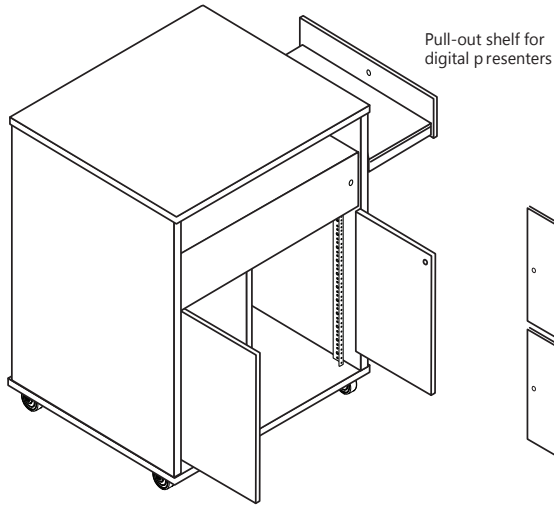

36" Square Top Lectern with Pull-out Shelf

Laminate Color Options

B = Base W = Worksurface

BLACK (174) B	BLACK LODESTONE (N62) W
SLATE GREY (129) B	GRAPHITE NEBULA (030) W
	GREY NEBULA (044) W

SILVER (N99) B W	FASHION GREY (227) B W
WHITE (664) B W	

WALNUT (537) B W	EMPIRE MAHOGANY (531) B W

WILD CHERRY (567) B W	FUSION MAPLE (560) B W

Matching Metal Color (For Metal Modesty)

POLISHED BLACK (PBL)
SLATE (SLL)
POLISHED SILVER (PSL)
WHITE (WHT)

Visual Display Options Available

No Visual Display Options Available

Front View