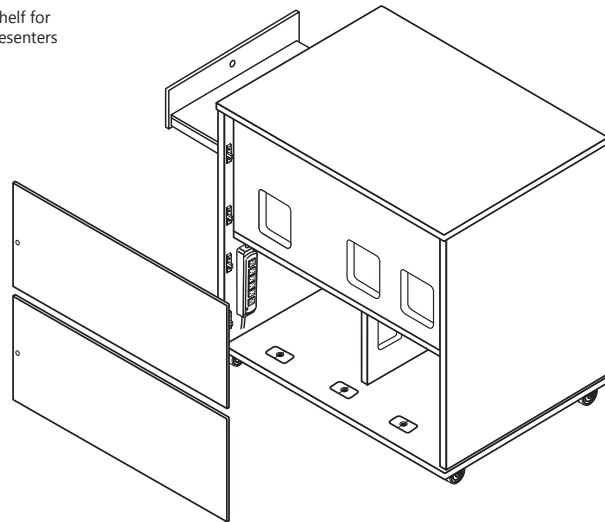

Rear View with Laminate Modesty
(Modesty removed to view wire management)