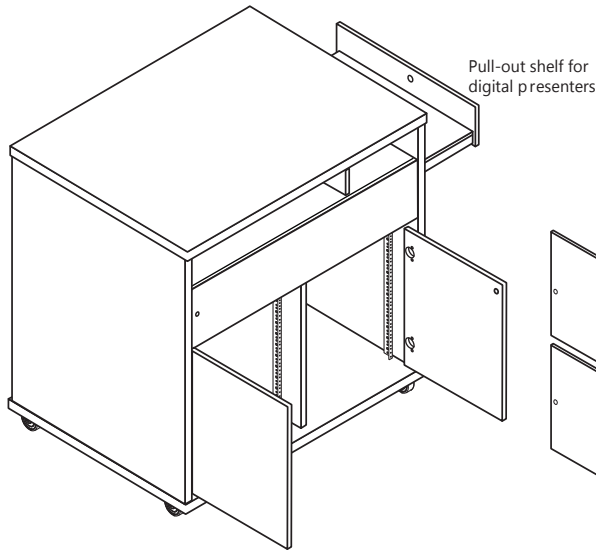

42" Square Top Lectern with Pull-out Shelf

Visual Display Options Available

Laminate Color Options

B = Base W = Worksurface

BLACK (174) B	BLACK LODESTONE (N62) W	SILVER (N99) B W	WALNUT (537) B W	WILD CHERRY (567) B W	POLISHED BLACK (PBL)
SLATE GREY (129) B	GRAPHITE NEBULA (030) W	FASHION GREY (227) B W	EMPIRE MAHOGANY (531) B W	FUSION MAPLE (560) B W	SLATE (SLL)
	GREY NEBULA (044) W	WHITE (664) B W			POLISHED SILVER (PSL)
					WHITE (WHT)

Surface Mount Arm
- SMA0203NK

Front View