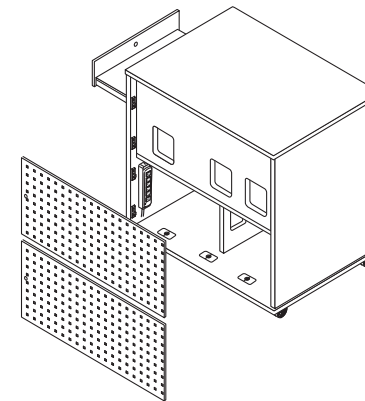

## Features

- 1" Thermofused Melamine
- Flat PVC Edge Banding
- Removable Locking Modesty Panels in Laminate or Perforated Metal
- Rack Rails, up to 20 RU
- Pull-out Shelf for Digital Presenters
- Flip-up Shelf (Optional)
- Wire Management
- Multi-plug Power Strips
- Locking Casters
- Locking Doors
- Ships Assembled