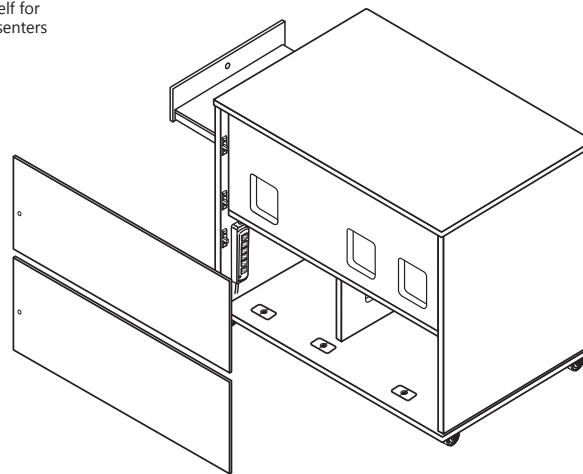

Rear View with Laminate Modesty
(Modesty removed to view wire management)