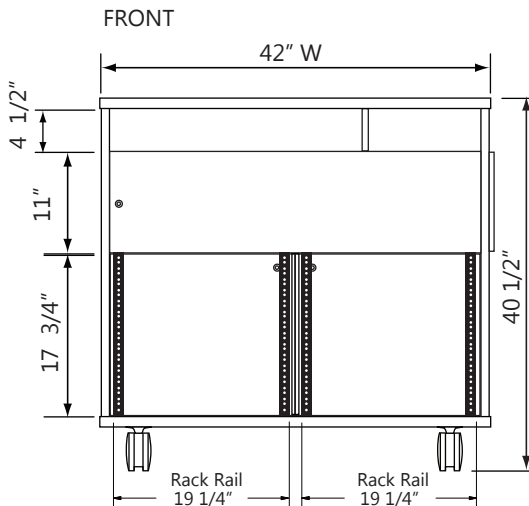

Pull Style & Finish Options

STEEL	MODERN
SB - Black SP - Chrome Polished SM - Chrome Matte	MC - Chrome Matte