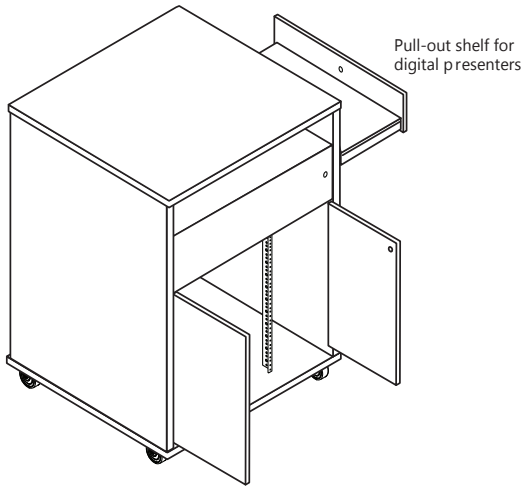

30" Square Top Lectern with Pull-out Shelf

Laminate Color Options

B = Base W = Worksurface

BLACK
(174)
B

BLACK LODESTONE
(N62)
W

SILVER
(N99)
B W

WALNUT
(537)
B W

WILD CHERRY
(567)
B W

SLATE GREY
(129)
B

GRAPHITE NEBULA
(030)
W

FASHION GREY
(227)
B W

EMPIRE MAHOAGANY
(531)
B W

FUSION MAPLE
(560)
B W

GREY NEBULA
(044)
W

WHITE
(664)
B W

Matching Metal Color
(For Metal Modesty)

POLISHED BLACK
(PBL)

SLATE
(SLL)

POLISHED SILVER
(PSL)

WHITE
(WHT)

Front View