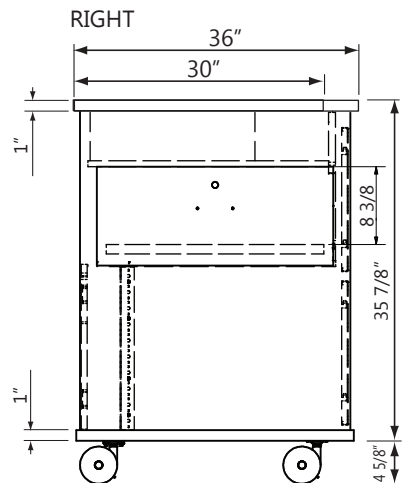

Pull Style & Finish Options

STEEL	MODERN
SB - Black SP - Chrome Polished SM - Chrome Matte	MC - Chrome Matte