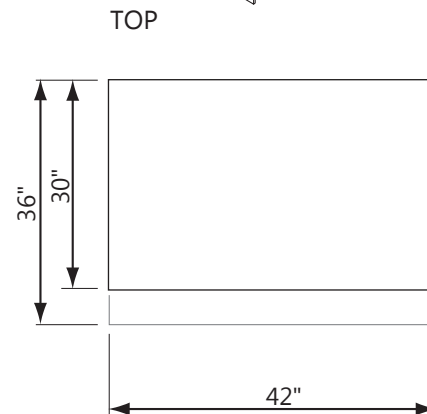

Pull Style & Finish Options

STEEL	MODERN
SB - Black SP - Chrome Polished SM - Chrome Matte	MC - Chrome Matte