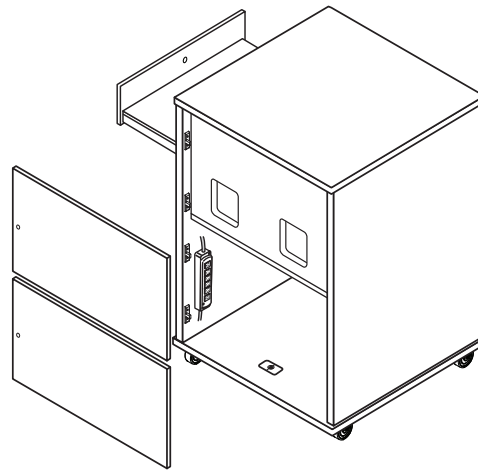

Rear View with Laminate Modesty

(Modesty removed to view wire management)