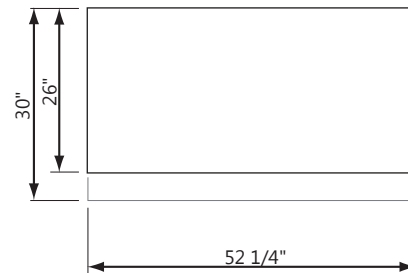

TOP

Visual Display Options Available

Trolley™ Monitor Lift

(Additional Powerstrip Included with Trolley)

- TE0724NK - Trolley™ E
- TE0728NK - Trolley™ EXL

Downview™ Flat Panel Arm

- FPA1621NK - 16" x 21" Viewport
- FPA1818NK - 18" x 18" Viewport
- FPA1821NK - 18" x 21" Viewport
- FPA2121NK - 21" x 21" Viewport (30" Minimum Worksurface Depth Required)
- FPA2124NK - 21" x 24" Viewport (30" Minimum Worksurface Depth Required)

Surface Mount Arm

- SMA0203NK

Features

- 1" Thermofused Melamine
- Flat PVC Edge Banding
- Removable Locking Modesty Panels in Laminate or Perforated Metal
- Rack Rails, up to 14 RU
- Flip-up Shelf (Optional)
- Wire Management
- Multi-plug Power Strip
- Locking Doors
- Ships Assembled

Also Available With:

Keyboard Drawer, Grommets, Dataports, Rack Shelves, Rack Drawers, Ventilation Fan, and Other Accessories.

Pull Style & Finish Options

STEEL

- SB - Black
- SP - Chrome Polished
- SM - Chrome Matte

MODERN

- MC - Chrome Matte