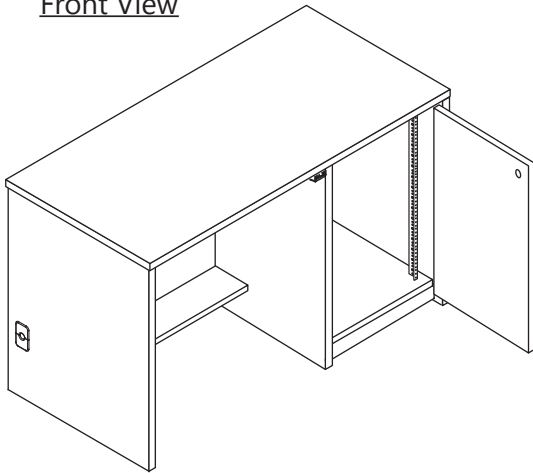

Seated Height Lectern

Laminate Color Options

B = Base W = Worksurface

BLACK (174) B	BLACK LODESTONE (N62) W	SILVER (N99) B W	WALNUT (537) B W
SLATE GREY (129) B	GRAPHITE NEBULA (030) W	FASHION GREY (227) B W	EMPIRE MAHOGANY (531) B W
	GREY NEBULA (044) W	WHITE (664) B W	

Matching Metal Color (For Metal Modesty)

WILD CHERRY (567) B W	POLISHED BLACK (PBL)
FUSION MAPLE (560) B W	SLATE (SLL)
	POLISHED SILVER (PSL)
	WHITE (WHT)

Front View