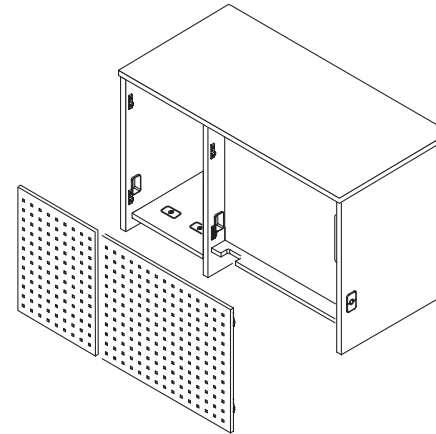

Seated Height Lectern

Laminate Color Options

B = Base W = Worksurface

 BLACK (174) B	 BLACK LODESTONE (N62) W	 SILVER (N99) B W	 WALNUT (537) B W
 SLATE GREY (129) B	 GRAPHITE NEBULA (030) W	 FASHION GREY (227) B W	 EMPIRE MAHOGANY (531) B W
	 GREY NEBULA (044) W	 WHITE (664) B W	

Optional Perforated Metal Modesty

FRONT

LEFT

TOP

Visual Display Options Available

Trolley™ Monitor Lift

(Additional Powerstrip Included with Trolley)

- TE0724NK - Trolley™ E
- TE0728NK - Trolley™ EXL

Surface Mount Arm

- SMA0203NK

Features

- 1" Thermofused Melamine
- Flat PVC Edge Banding
- Removable Locking Modesty Panels in Laminate or Perforated Metal
- Rack Rails, up to 14 RU
- Flip-up Shelf (Optional)
- Wire Management
- Multi-plug Power Strip
- Locking Doors
- Ships Assembled