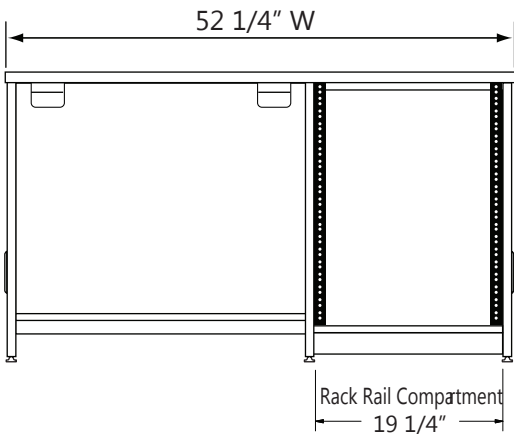

Seated Height Lectern

Laminate Color Options

B = Base W = Worksurface

BLACK (174) B	BLACK LODESTONE (N62) W	SILVER (N99) B W	WALNUT (537) B W
SLATE GREY (129) B	GRAPHITE NEBULA (030) W	FASHION GREY (227) B W	EMPIRE MAHOGANY (531) B W
	GREY NEBULA (044) W	WHITE (664) B W	

Matching Metal Color (For Metal Modesty)

WILD CHERRY (567) B W	POLISHED BLACK (PBL)
FUSION MAPLE (560) B W	SLATE (SLL)
	POLISHED SILVER (PSL)
	WHITE (WHT)

FRONT

Visual Display Options Available

Trolley™ Monitor Lift

(Additional Powerstrip Included with Trolley)

- TE0724NK - Trolley™ E
- TE0728NK - Trolley™ EXL

Downview™ Flat Panel Arm

- FPA1621NK - 16" x 21" Viewport
- FPA1818NK - 18" x 18" Viewport
- FPA1821NK - 18" x 21" Viewport
- FPA2121NK - 21" x 21" Viewport (30" Minimum Worksurface Depth Required)
- FPA2124NK - 21" x 24" Viewport (30" Minimum Worksurface Depth Required)

Surface Mount Arm

- SMA0203NK

Features

- 1" Thermofused Melamine
- Flat PVC Edge Banding
- Removable Locking Modesty Panels in Laminate or Perforated Metal
- Rack Rails, up to 14 RU
- Flip-up Shelf (Optional)
- Wire Management
- Multi-plug Power Strip
- Locking Doors
- Ships Assembled

Also Available With:

Keyboard Drawer, Grommets, Dataports, Rack Shelves, Rack Drawers, Ventilation Fan, and Other Accessories.

Pull Style & Finish Options

STEEL

- SB - Black
- SP - Chrome Polished
- SM - Chrome Matte

MODERN

- MC - Chrome Matte