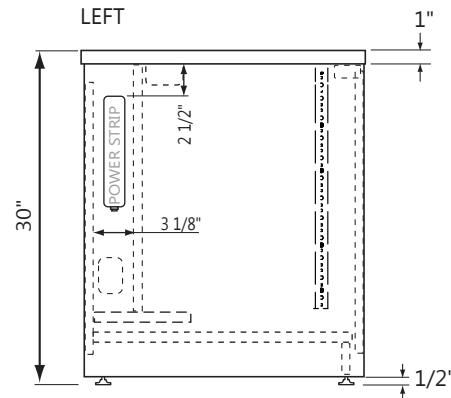

Seated Height Lectern

Laminate Color Options

B = Base W = Worksurface

BLACK (174) B	BLACK LODESTONE (N62) W	SILVER (N99) B W	WALNUT (537) B W
SLATE GREY (129) B	GRAPHITE NEBULA (030) W	FASHION GREY (227) B W	EMPIRE MAHOGANY (531) B W
	GREY NEBULA (044) W	WHITE (664) B W	

Matching Metal Color (For Metal Modesty)

WILD CHERRY (567) B W	POLISHED BLACK (PBL)
FUSION MAPLE (560) B W	SLATE (SLL)
	POLISHED SILVER (PSL)
	WHITE (WHT)

LEFT

Visual Display Options Available

Trolley™ Monitor Lift

(Additional Powerstrip Included with Trolley)

- TE0724NK - Trolley™ E
- TE0728NK - Trolley™ EXL

Downview™ Flat Panel Arm

- FPA1621NK - 16" x 21" Viewport
- FPA1818NK - 18" x 18" Viewport
- FPA1821NK - 18" x 21" Viewport
- FPA2121NK - 21" x 21" Viewport (30" Minimum Worksurface Depth Required)
- FPA2124NK - 21" x 24" Viewport (30" Minimum Worksurface Depth Required)

Surface Mount Arm

- SMA0203NK

Features

- 1" Thermofused Melamine
- Flat PVC Edge Banding
- Removable Locking Modesty Panels in Laminate or Perforated Metal
- Rack Rails, up to 14 RU
- Flip-up Shelf (Optional)
- Wire Management
- Multi-plug Power Strip
- Locking Doors
- Ships Assembled

Also Available With:

Keyboard Drawer, Grommets, Dataports, Rack Shelves, Rack Drawers, Ventilation Fan, and Other Accessories.

Pull Style & Finish Options

STEEL

- SB - Black
- SP - Chrome Polished
- SM - Chrome Matte

MODERN

- MC - Chrome Matte