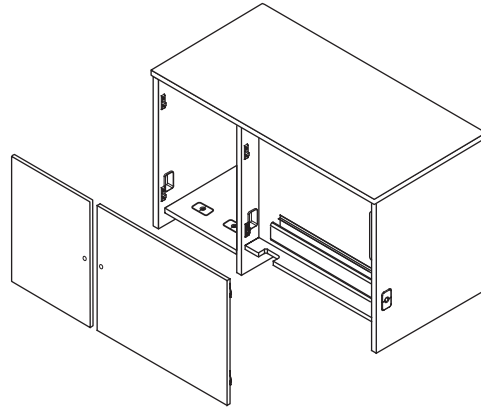

Seated Height Lectern

Laminate Color Options

B = Base W = Worksurface

 BLACK (174) B	 BLACK LODESTONE (N62) W	 SILVER (N99) B W	 WALNUT (537) B W
 SLATE GREY (129) B	 GRAPHITE NEBULA (030) W	 FASHION GREY (227) B W	 EMPIRE MAHOGANY (531) B W
	 GREY NEBULA (044) W	 WHITE (664) B W	

Optional Perforated Metal Modesty

FRONT

LEFT

TOP

Visual Display Options Available

Trolley™ Monitor Lift

(Additional Powerstrip Included with Trolley)

- TE0724NK - Trolley™ E
- TE0728NK - Trolley™ EXL

Surface Mount Arm

- SMA0203NK

Features

- 1" Thermofused Melamine
- Flat PVC Edge Banding
- Removable Locking Modesty Panels in Laminate or Perforated Metal
- Rack Rails, up to 14 RU
- Flip-up Shelf (Optional)
- Wire Management
- Multi-plug Power Strip
- Locking Doors
- Ships Assembled