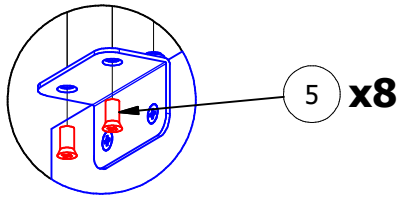

**Loose Hardware**

**BORING GUIDE**

**DETAIL A**

**DETAIL B**

**DETAIL C**

**Keyboard Lock Tab**  
 UNLOCK = Push Back  
 LOCK = Pull Forward

PACKING LIST

REF.#	ITEM #	QTY	DESCRIPTION
1	3431-1650	2	Laminate Universal Keyboard Hanger
2	2622611	2	Cam, 16mm
3	Dowel	4	Wooden Dowel, 8mm X 30mm, BLUE
4	260.46.910	4	Angle Bracket, Steel, Zinc
5	1301720	20	Screw, Euro 7mm
6	26228624	2	Bolt, Minifix, M200, 34mm
7	KO-LI350	1	Left Cabinet Glide, 14"
8	KO-RE350	1	Right Cabinet Glide, 14"
9	34 KYBD	1	34"W Keyboard Drawer

Loose Hardware

BORING GUIDE

**DETAIL A**

**DETAIL B**

**DETAIL C**

**Keyboard Lock Tab**  
 UNLOCK = Push Back  
 LOCK = Pull Forward