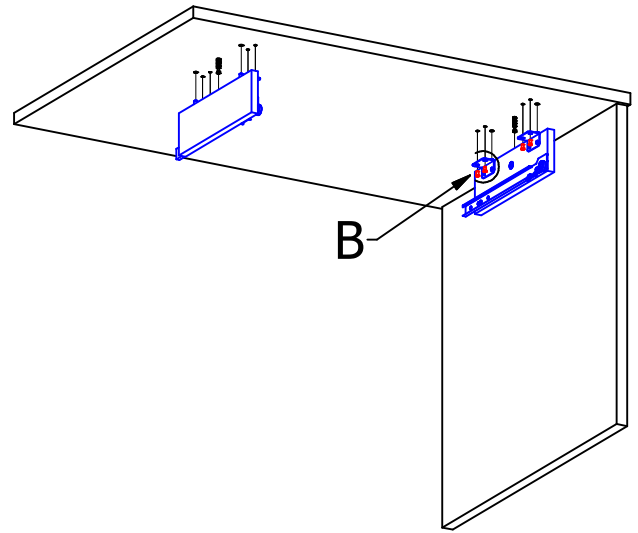

**Loose Hardware**

**BORING GUIDE**

**DETAIL A**

**DETAIL B**

**DETAIL C**

**Keyboard Lock Tab**  
 UNLOCK = Push Back  
 LOCK = Pull Forward

PACKING LIST

REF.#	ITEM #	QTY	DESCRIPTION
1	3431-1650	2	Laminate Universal Keyboard Hanger
2	2622611	2	Cam, 16mm
3	Dowel	4	Wooden Dowel, 8mm X 30mm, BLUE
4	260.46.910	4	Angle Bracket, Steel, Zinc
5	1301720	20	Screw, Euro 7mm
6	26228624	2	Bolt, Minifix, M200, 34mm
7	KO-LI350	1	Left Cabinet Glide, 14"
8	KO-RE350	1	Right Cabinet Glide, 14"
9	34 KYBD	1	34"W Keyboard Drawer

Loose Hardware

BORING GUIDE

**DETAIL A**

**DETAIL B**

**DETAIL C**

**Keyboard Lock Tab**  
 UNLOCK = Push Back  
 LOCK = Pull Forward