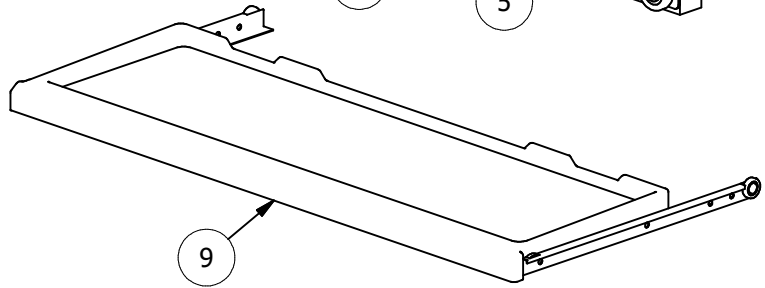

Loose Hardware

BORING GUIDE