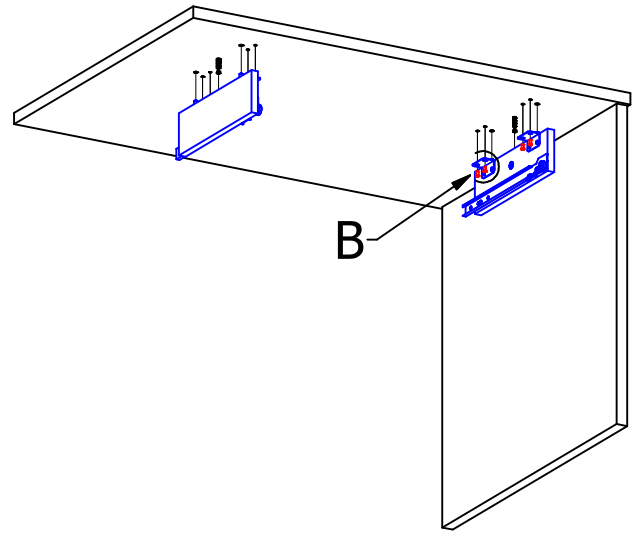

**Loose Hardware**

**BORING GUIDE**

**DETAIL A**

**DETAIL B**

**DETAIL C**

**Keyboard Lock Tab**  
UNLOCK = Push Back  
LOCK = Pull Forward

PACKING LIST			
REF.#	ITEM #	QTY	DESCRIPTION
1	3431-1650	2	Laminate Universal Keyboard Hanger
2	2622611	2	Cam, 16mm
3	Dowel	4	Wooden Dowel, 8mm X 30mm, BLUE
4	260.46.910	4	Angle Bracket, Steel, Zinc
5	1301720	16	Screw, Euro 7mm
6	26228624	2	Bolt, Minifix, M200, 34mm
7	KO-LI350	1	Left Cabinet Glide, 14"
8	KO-RE350	1	Right Cabinet Glide, 14"
9	30 KYBD	1	30"W Keyboard Drawer
10	200000005	4	Washer, Flat, #14 x 1/4", Zinc
11	661.1450.HG	4	Screw, Euro 5mm X 14.5mm

**Loose Hardware**

**BORING GUIDE**

**DETAIL A**

**DETAIL B**

**DETAIL C**

**Keyboard Lock Tab**  
 UNLOCK = Push Back  
 LOCK = Pull Forward

PACKING LIST

REF.#	ITEM #	QTY	DESCRIPTION
1	3431-1650	2	Laminate Universal Keyboard Hanger
2	2622611	2	Cam, 16mm
3	Dowel	4	Wooden Dowel, 8mm X 30mm, BLUE
4	260.46.910	4	Angle Bracket, Steel, Zinc
5	1301720	20	Screw, Euro 7mm
6	26228624	2	Bolt, Minifix, M200, 34mm
7	KO-LI350	1	Left Cabinet Glide, 14"
8	KO-RE350	1	Right Cabinet Glide, 14"
9	34 KYBD	1	34"W Keyboard Drawer