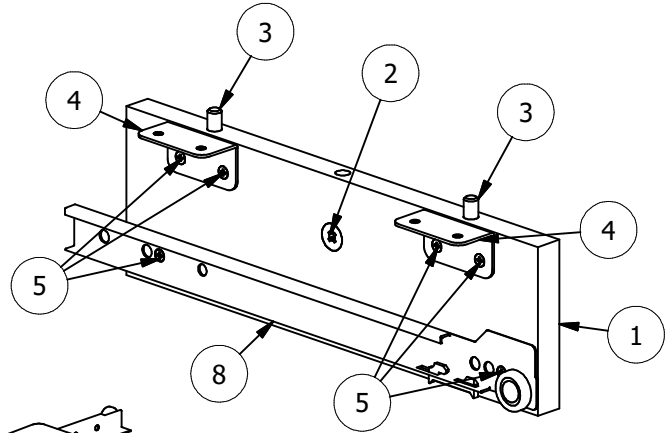

PACKING LIST

REF.#	ITEM #	QTY	DESCRIPTION
1	3431-1650	2	Laminate Universal Keyboard Hanger
2	2622611	2	Cam, 16mm
3	Dowel	4	Wooden Dowel, 8mm X 30mm, BLUE
4	260.46.910	4	Angle Bracket, Steel, Zinc
5	1301720	20	Screw, Euro 7mm
6	26228624	2	Bolt, Minifix, M200, 34mm
7	KO-LI350	1	Left Cabinet Glide, 14"
8	KO-RE350	1	Right Cabinet Glide, 14"
9	24 KYBD	1	24"W Keyboard Drawer

Loose Hardware

BORING GUIDE

**DETAIL A**

**DETAIL B**

**DETAIL C**

**Keyboard Lock Tab**  
 UNLOCK = Push Back  
 LOCK = Pull Forward

**PACKING LIST**

REF.#	ITEM #	QTY	DESCRIPTION
1	3431-1650	2	Laminate Universal Keyboard Hanger
2	2622611	2	Cam, 16mm
3	Dowel	4	Wooden Dowel, 8mm X 30mm, BLUE
4	260.46.910	4	Angle Bracket, Steel, Zinc
5	1301720	20	Screw, Euro 7mm
6	26228624	2	Bolt, Minifix, M200, 34mm
7	KO-LI350	1	Left Cabinet Glide, 14"
8	KO-RE350	1	Right Cabinet Glide, 14"
9	28 KYBD	1	28"W Keyboard Drawer

**Loose Hardware**

**BORING GUIDE**

**DETAIL A**

**DETAIL B**

**DETAIL C**

**Keyboard Lock Tab**  
UNLOCK = Push Back  
LOCK = Pull Forward

PACKING LIST			
REF.#	ITEM #	QTY	DESCRIPTION
1	3431-1650	2	Laminate Universal Keyboard Hanger
2	2622611	2	Cam, 16mm
3	Dowel	4	Wooden Dowel, 8mm X 30mm, BLUE
4	260.46.910	4	Angle Bracket, Steel, Zinc
5	1301720	20	Screw, Euro 7mm
6	26228624	2	Bolt, Minifix, M200, 34mm
7	KO-LI350	1	Left Cabinet Glide, 14"
8	KO-RE350	1	Right Cabinet Glide, 14"
9	30 KYBD	1	30"W Keyboard Drawer