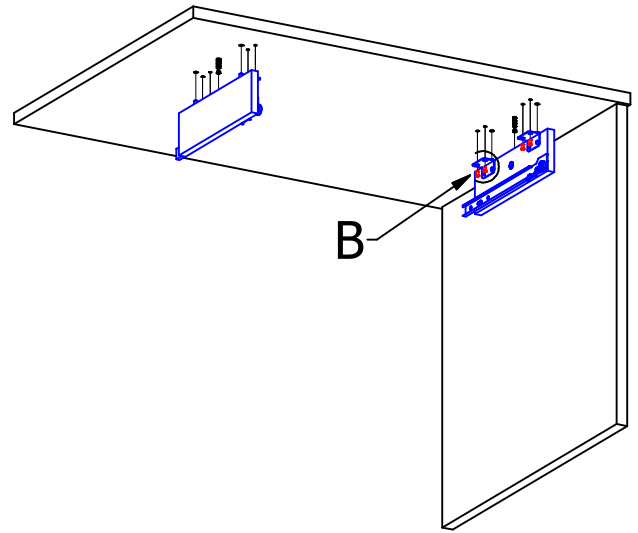

Loose Hardware

BORING GUIDE

**DETAIL A**

**DETAIL B**

**DETAIL C**

**Keyboard Lock Tab**  
 UNLOCK = Push Back  
 LOCK = Pull Forward

**PACKING LIST**

REF.#	ITEM #	QTY	DESCRIPTION
1	3431-1650	2	Laminate Universal Keyboard Hanger
2	2622611	2	Cam, 16mm
3	Dowel	4	Wooden Dowel, 8mm X 30mm, BLUE
4	260.46.910	4	Angle Bracket, Steel, Zinc
5	1301720	20	Screw, Euro 7mm
6	26228624	2	Bolt, Minifix, M200, 34mm
7	KO-LI350	1	Left Cabinet Glide, 14"
8	KO-RE350	1	Right Cabinet Glide, 14"
9	28 KYBD	1	28"W Keyboard Drawer

**Loose Hardware**

**BORING GUIDE**

**DETAIL A**

**DETAIL B**

**DETAIL C**

**Keyboard Lock Tab**  
UNLOCK = Push Back  
LOCK = Pull Forward

PACKING LIST			
REF.#	ITEM #	QTY	DESCRIPTION
1	3431-1650	2	Laminate Universal Keyboard Hanger
2	2622611	2	Cam, 16mm
3	Dowel	4	Wooden Dowel, 8mm X 30mm, BLUE
4	260.46.910	4	Angle Bracket, Steel, Zinc
5	1301720	20	Screw, Euro 7mm
6	26228624	2	Bolt, Minifix, M200, 34mm
7	KO-LI350	1	Left Cabinet Glide, 14"
8	KO-RE350	1	Right Cabinet Glide, 14"
9	30 KYBD	1	30"W Keyboard Drawer