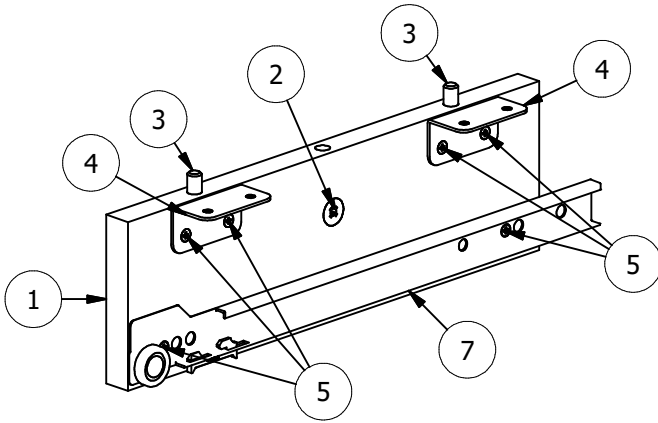

PACKING LIST

REF.#	ITEM #	QTY	DESCRIPTION
1	3431-1650	2	Laminate Universal Keyboard Hanger
2	2622611	2	Cam, 16mm
3	Dowel	4	Wooden Dowel, 8mm X 30mm, BLUE
4	260.46.910	4	Angle Bracket, Steel, Zinc
5	1301720	20	Screw, Euro 7mm
6	26228624	2	Bolt, Minifix, M200, 34mm
7	KO-LI350	1	Left Cabinet Glide, 14"
8	KO-RE350	1	Right Cabinet Glide, 14"
9	24 KYBD	1	24"W Keyboard Drawer

Loose Hardware

BORING GUIDE

**DETAIL A**

**DETAIL B**

**DETAIL C**

**Keyboard Lock Tab**  
 UNLOCK = Push Back  
 LOCK = Pull Forward

**PACKING LIST**

REF.#	ITEM #	QTY	DESCRIPTION
1	3431-1650	2	Laminate Universal Keyboard Hanger
2	2622611	2	Cam, 16mm
3	Dowel	4	Wooden Dowel, 8mm X 30mm, BLUE
4	260.46.910	4	Angle Bracket, Steel, Zinc
5	1301720	20	Screw, Euro 7mm
6	26228624	2	Bolt, Minifix, M200, 34mm
7	KO-LI350	1	Left Cabinet Glide, 14"
8	KO-RE350	1	Right Cabinet Glide, 14"
9	28 KYBD	1	28"W Keyboard Drawer

**Loose Hardware**

**BORING GUIDE**

**DETAIL A**

**DETAIL B**

**DETAIL C**

**Keyboard Lock Tab**  
UNLOCK = Push Back  
LOCK = Pull Forward

PACKING LIST			
REF.#	ITEM #	QTY	DESCRIPTION
1	3431-1650	2	Laminate Universal Keyboard Hanger
2	2622611	2	Cam, 16mm
3	Dowel	4	Wooden Dowel, 8mm X 30mm, BLUE
4	260.46.910	4	Angle Bracket, Steel, Zinc
5	1301720	20	Screw, Euro 7mm
6	26228624	2	Bolt, Minifix, M200, 34mm
7	KO-LI350	1	Left Cabinet Glide, 14"
8	KO-RE350	1	Right Cabinet Glide, 14"
9	30 KYBD	1	30"W Keyboard Drawer