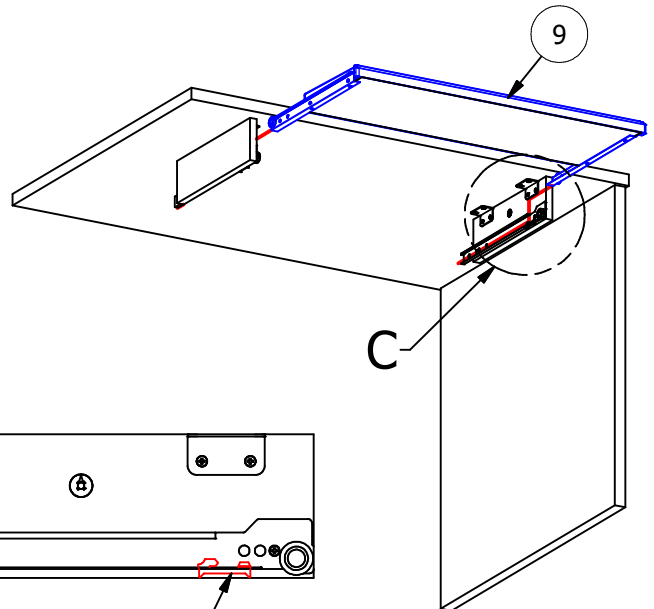

Loose Hardware

BORING GUIDE

**DETAIL A**

**DETAIL B**

**DETAIL C**

**Keyboard Lock Tab**  
 UNLOCK = Push Back  
 LOCK = Pull Forward

**PACKING LIST**

REF.#	ITEM #	QTY	DESCRIPTION
1	3431-1650	2	Laminate Universal Keyboard Hanger
2	2622611	2	Cam, 16mm
3	Dowel	4	Wooden Dowel, 8mm X 30mm, BLUE
4	260.46.910	4	Angle Bracket, Steel, Zinc
5	1301720	20	Screw, Euro 7mm
6	26228624	2	Bolt, Minifix, M200, 34mm
7	KO-LI350	1	Left Cabinet Glide, 14"
8	KO-RE350	1	Right Cabinet Glide, 14"
9	28 KYBD	1	28"W Keyboard Drawer

**Loose Hardware**

**BORING GUIDE**

**DETAIL A**

**DETAIL B**

**DETAIL C**

**Keyboard Lock Tab**  
UNLOCK = Push Back  
LOCK = Pull Forward

PACKING LIST			
REF.#	ITEM #	QTY	DESCRIPTION
1	3431-1650	2	Laminate Universal Keyboard Hanger
2	2622611	2	Cam, 16mm
3	Dowel	4	Wooden Dowel, 8mm X 30mm, BLUE
4	260.46.910	4	Angle Bracket, Steel, Zinc
5	1301720	20	Screw, Euro 7mm
6	26228624	2	Bolt, Minifix, M200, 34mm
7	KO-LI350	1	Left Cabinet Glide, 14"
8	KO-RE350	1	Right Cabinet Glide, 14"
9	30 KYBD	1	30"W Keyboard Drawer

**Loose Hardware**

**BORING GUIDE**

**DETAIL A**

**DETAIL B**

**DETAIL C**

**Keyboard Lock Tab**  
UNLOCK = Push Back  
LOCK = Pull Forward

PACKING LIST			
REF.#	ITEM #	QTY	DESCRIPTION
1	3431-1650	2	Laminate Universal Keyboard Hanger
2	2622611	2	Cam, 16mm
3	Dowel	4	Wooden Dowel, 8mm X 30mm, BLUE
4	260.46.910	4	Angle Bracket, Steel, Zinc
5	1301720	16	Screw, Euro 7mm
6	26228624	2	Bolt, Minifix, M200, 34mm
7	KO-LI350	1	Left Cabinet Glide, 14"
8	KO-RE350	1	Right Cabinet Glide, 14"
9	30 KYBD	1	30"W Keyboard Drawer
10	200000005	4	Washer, Flat, #14 x 1/4", Zinc
11	661.1450.HG	4	Screw, Euro 5mm X 14.5mm