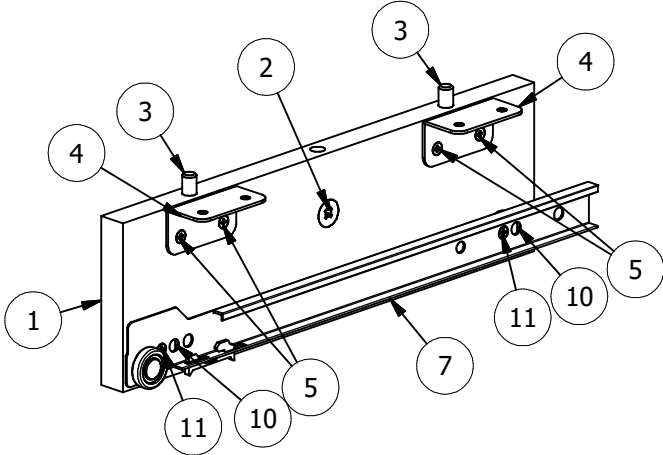

**Loose Hardware**

**BORING GUIDE**

**DETAIL A**

**DETAIL B**

**DETAIL C**

**Keyboard Lock Tab**  
UNLOCK = Push Back  
LOCK = Pull Forward

PACKING LIST			
REF.#	ITEM #	QTY	DESCRIPTION
1	3431-1650	2	Laminate Universal Keyboard Hanger
2	2622611	2	Cam, 16mm
3	Dowel	4	Wooden Dowel, 8mm X 30mm, BLUE
4	260.46.910	4	Angle Bracket, Steel, Zinc
5	1301720	20	Screw, Euro 7mm
6	26228624	2	Bolt, Minifix, M200, 34mm
7	KO-LI350	1	Left Cabinet Glide, 14"
8	KO-RE350	1	Right Cabinet Glide, 14"
9	30 KYBD	1	30"W Keyboard Drawer

**Loose Hardware**

**BORING GUIDE**

**DETAIL A**

**DETAIL B**

**DETAIL C**

**Keyboard Lock Tab**  
UNLOCK = Push Back  
LOCK = Pull Forward

PACKING LIST			
REF.#	ITEM #	QTY	DESCRIPTION
1	3431-1650	2	Laminate Universal Keyboard Hanger
2	2622611	2	Cam, 16mm
3	Dowel	4	Wooden Dowel, 8mm X 30mm, BLUE
4	260.46.910	4	Angle Bracket, Steel, Zinc
5	1301720	16	Screw, Euro 7mm
6	26228624	2	Bolt, Minifix, M200, 34mm
7	KO-LI350	1	Left Cabinet Glide, 14"
8	KO-RE350	1	Right Cabinet Glide, 14"
9	30 KYBD	1	30"W Keyboard Drawer
10	200000005	4	Washer, Flat, #14 x 1/4", Zinc
11	661.1450.HG	4	Screw, Euro 5mm X 14.5mm

**Loose Hardware**

**BORING GUIDE**

**DETAIL A**

**DETAIL B**

**DETAIL C**

**Keyboard Lock Tab**  
 UNLOCK = Push Back  
 LOCK = Pull Forward

PACKING LIST

REF.#	ITEM #	QTY	DESCRIPTION
1	3431-1650	2	Laminate Universal Keyboard Hanger
2	2622611	2	Cam, 16mm
3	Dowel	4	Wooden Dowel, 8mm X 30mm, BLUE
4	260.46.910	4	Angle Bracket, Steel, Zinc
5	1301720	20	Screw, Euro 7mm
6	26228624	2	Bolt, Minifix, M200, 34mm
7	KO-LI350	1	Left Cabinet Glide, 14"
8	KO-RE350	1	Right Cabinet Glide, 14"
9	34 KYBD	1	34"W Keyboard Drawer