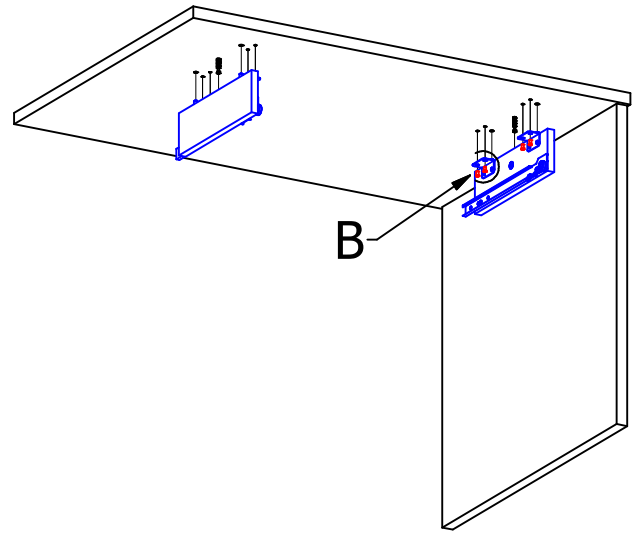

**Loose Hardware**

**BORING GUIDE**

**DETAIL A**

**DETAIL B**

**DETAIL C**

**Keyboard Lock Tab**  
UNLOCK = Push Back  
LOCK = Pull Forward

PACKING LIST			
REF.#	ITEM #	QTY	DESCRIPTION
1	3431-1650	2	Laminate Universal Keyboard Hanger
2	2622611	2	Cam, 16mm
3	Dowel	4	Wooden Dowel, 8mm X 30mm, BLUE
4	260.46.910	4	Angle Bracket, Steel, Zinc
5	1301720	20	Screw, Euro 7mm
6	26228624	2	Bolt, Minifix, M200, 34mm
7	KO-LI350	1	Left Cabinet Glide, 14"
8	KO-RE350	1	Right Cabinet Glide, 14"
9	30 KYBD	1	30"W Keyboard Drawer

**Loose Hardware**

**BORING GUIDE**

**DETAIL A**

**DETAIL B**

**DETAIL C**

**Keyboard Lock Tab**  
UNLOCK = Push Back  
LOCK = Pull Forward

PACKING LIST			
REF.#	ITEM #	QTY	DESCRIPTION
1	3431-1650	2	Laminate Universal Keyboard Hanger
2	2622611	2	Cam, 16mm
3	Dowel	4	Wooden Dowel, 8mm X 30mm, BLUE
4	260.46.910	4	Angle Bracket, Steel, Zinc
5	1301720	16	Screw, Euro 7mm
6	26228624	2	Bolt, Minifix, M200, 34mm
7	KO-LI350	1	Left Cabinet Glide, 14"
8	KO-RE350	1	Right Cabinet Glide, 14"
9	30 KYBD	1	30"W Keyboard Drawer
10	200000005	4	Washer, Flat, #14 x 1/4", Zinc
11	661.1450.HG	4	Screw, Euro 5mm X 14.5mm