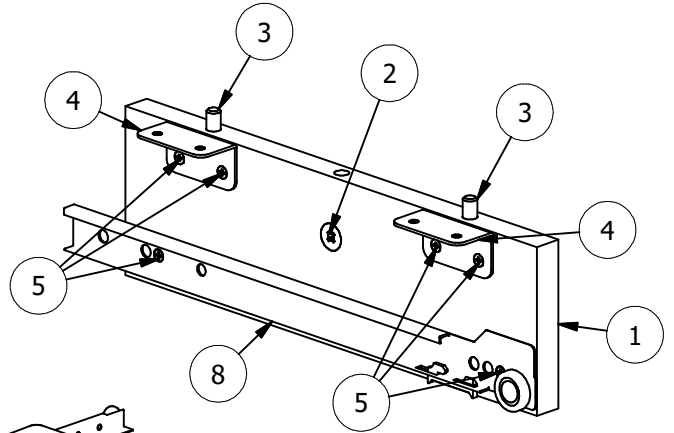

Loose Hardware

BORING GUIDE

**DETAIL A**

**DETAIL B**

**DETAIL C**

**Keyboard Lock Tab**  
 UNLOCK = Push Back  
 LOCK = Pull Forward

**PACKING LIST**

REF.#	ITEM #	QTY	DESCRIPTION
1	3431-1650	2	Laminate Universal Keyboard Hanger
2	2622611	2	Cam, 16mm
3	Dowel	4	Wooden Dowel, 8mm X 30mm, BLUE
4	260.46.910	4	Angle Bracket, Steel, Zinc
5	1301720	20	Screw, Euro 7mm
6	26228624	2	Bolt, Minifix, M200, 34mm
7	KO-LI350	1	Left Cabinet Glide, 14"
8	KO-RE350	1	Right Cabinet Glide, 14"
9	28 KYBD	1	28"W Keyboard Drawer

**Loose Hardware**

**BORING GUIDE**

**DETAIL A**

**DETAIL B**

**DETAIL C**

**Keyboard Lock Tab**  
UNLOCK = Push Back  
LOCK = Pull Forward

PACKING LIST			
REF.#	ITEM #	QTY	DESCRIPTION
1	3431-1650	2	Laminate Universal Keyboard Hanger
2	2622611	2	Cam, 16mm
3	Dowel	4	Wooden Dowel, 8mm X 30mm, BLUE
4	260.46.910	4	Angle Bracket, Steel, Zinc
5	1301720	20	Screw, Euro 7mm
6	26228624	2	Bolt, Minifix, M200, 34mm
7	KO-LI350	1	Left Cabinet Glide, 14"
8	KO-RE350	1	Right Cabinet Glide, 14"
9	30 KYBD	1	30"W Keyboard Drawer