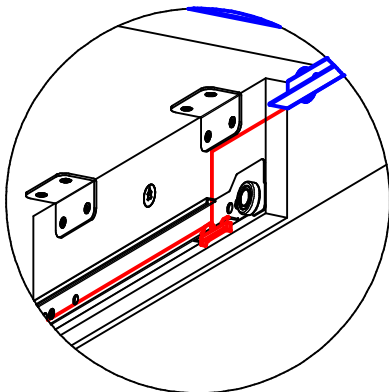

**Loose Hardware**

**BORING GUIDE**

**DETAIL A**

**DETAIL B**

**DETAIL C**

**Keyboard Lock Tab**  
 UNLOCK = Push Back  
 LOCK = Pull Forward

PACKING LIST

REF.#	ITEM #	QTY	DESCRIPTION
1	3431-1650	2	Laminate Universal Keyboard Hanger
2	2622611	2	Cam, 16mm
3	Dowel	4	Wooden Dowel, 8mm X 30mm, BLUE
4	260.46.910	4	Angle Bracket, Steel, Zinc
5	1301720	20	Screw, Euro 7mm
6	26228624	2	Bolt, Minifix, M200, 34mm
7	KO-LI350	1	Left Cabinet Glide, 14"
8	KO-RE350	1	Right Cabinet Glide, 14"
9	34 KYBD	1	34"W Keyboard Drawer

Loose Hardware

BORING GUIDE

**DETAIL A**

**DETAIL B**

**DETAIL C**

**Keyboard Lock Tab**  
 UNLOCK = Push Back  
 LOCK = Pull Forward