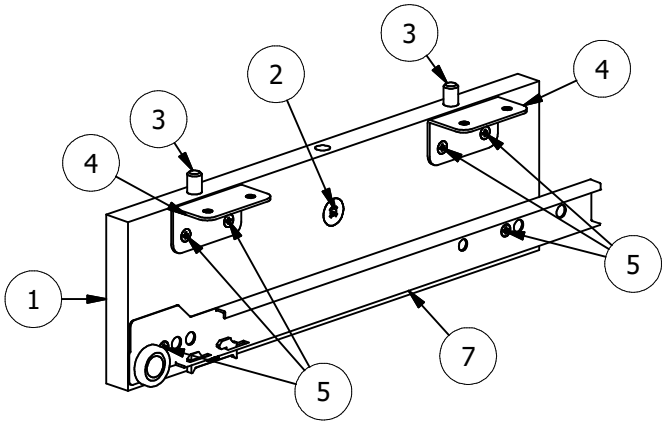

Loose Hardware

BORING GUIDE

**DETAIL A**

**DETAIL B**

**DETAIL C**

**Keyboard Lock Tab**  
 UNLOCK = Push Back  
 LOCK = Pull Forward

**PACKING LIST**

REF.#	ITEM #	QTY	DESCRIPTION
1	3431-1650	2	Laminate Universal Keyboard Hanger
2	2622611	2	Cam, 16mm
3	Dowel	4	Wooden Dowel, 8mm X 30mm, BLUE
4	260.46.910	4	Angle Bracket, Steel, Zinc
5	1301720	20	Screw, Euro 7mm
6	26228624	2	Bolt, Minifix, M200, 34mm
7	KO-LI350	1	Left Cabinet Glide, 14"
8	KO-RE350	1	Right Cabinet Glide, 14"
9	28 KYBD	1	28"W Keyboard Drawer

**Loose Hardware**

**BORING GUIDE**

**DETAIL A**

**DETAIL B**

**DETAIL C**

**Keyboard Lock Tab**  
UNLOCK = Push Back  
LOCK = Pull Forward

PACKING LIST			
REF.#	ITEM #	QTY	DESCRIPTION
1	3431-1650	2	Laminate Universal Keyboard Hanger
2	2622611	2	Cam, 16mm
3	Dowel	4	Wooden Dowel, 8mm X 30mm, BLUE
4	260.46.910	4	Angle Bracket, Steel, Zinc
5	1301720	20	Screw, Euro 7mm
6	26228624	2	Bolt, Minifix, M200, 34mm
7	KO-LI350	1	Left Cabinet Glide, 14"
8	KO-RE350	1	Right Cabinet Glide, 14"
9	30 KYBD	1	30"W Keyboard Drawer

**Loose Hardware**

**BORING GUIDE**

**DETAIL A**

**DETAIL B**

**DETAIL C**

**Keyboard Lock Tab**  
UNLOCK = Push Back  
LOCK = Pull Forward

PACKING LIST			
REF.#	ITEM #	QTY	DESCRIPTION
1	3431-1650	2	Laminate Universal Keyboard Hanger
2	2622611	2	Cam, 16mm
3	Dowel	4	Wooden Dowel, 8mm X 30mm, BLUE
4	260.46.910	4	Angle Bracket, Steel, Zinc
5	1301720	16	Screw, Euro 7mm
6	26228624	2	Bolt, Minifix, M200, 34mm
7	KO-LI350	1	Left Cabinet Glide, 14"
8	KO-RE350	1	Right Cabinet Glide, 14"
9	30 KYBD	1	30"W Keyboard Drawer
10	200000005	4	Washer, Flat, #14 x 1/4", Zinc
11	661.1450.HG	4	Screw, Euro 5mm X 14.5mm