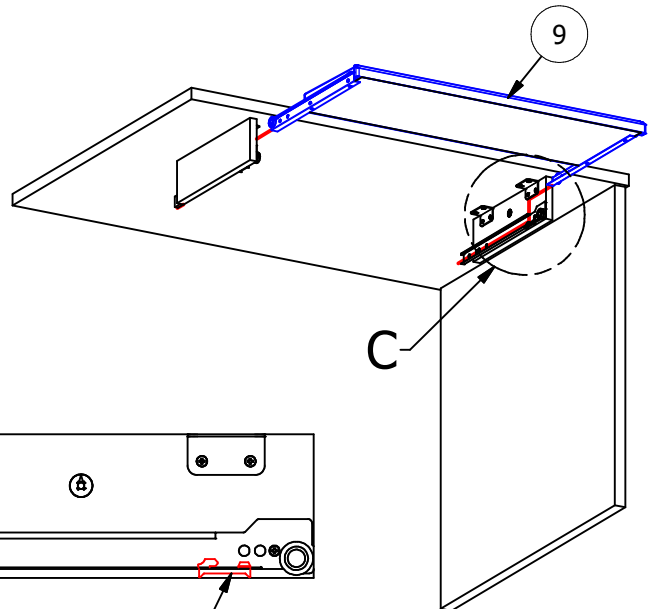

**Loose Hardware**

**BORING GUIDE**

**DETAIL A**

**DETAIL B**

**DETAIL C**

**Keyboard Lock Tab**  
UNLOCK = Push Back  
LOCK = Pull Forward

PACKING LIST			
REF.#	ITEM #	QTY	DESCRIPTION
1	3431-1650	2	Laminate Universal Keyboard Hanger
2	2622611	2	Cam, 16mm
3	Dowel	4	Wooden Dowel, 8mm X 30mm, BLUE
4	260.46.910	4	Angle Bracket, Steel, Zinc
5	1301720	16	Screw, Euro 7mm
6	26228624	2	Bolt, Minifix, M200, 34mm
7	KO-LI350	1	Left Cabinet Glide, 14"
8	KO-RE350	1	Right Cabinet Glide, 14"
9	30 KYBD	1	30"W Keyboard Drawer
10	200000005	4	Washer, Flat, #14 x 1/4", Zinc
11	661.1450.HG	4	Screw, Euro 5mm X 14.5mm

**Loose Hardware**

**BORING GUIDE**

**DETAIL A**

**DETAIL B**

**DETAIL C**

**Keyboard Lock Tab**  
 UNLOCK = Push Back  
 LOCK = Pull Forward

PACKING LIST

REF.#	ITEM #	QTY	DESCRIPTION
1	3431-1650	2	Laminate Universal Keyboard Hanger
2	2622611	2	Cam, 16mm
3	Dowel	4	Wooden Dowel, 8mm X 30mm, BLUE
4	260.46.910	4	Angle Bracket, Steel, Zinc
5	1301720	20	Screw, Euro 7mm
6	26228624	2	Bolt, Minifix, M200, 34mm
7	KO-LI350	1	Left Cabinet Glide, 14"
8	KO-RE350	1	Right Cabinet Glide, 14"
9	34 KYBD	1	34"W Keyboard Drawer

Loose Hardware

BORING GUIDE

**DETAIL A**

**DETAIL B**

**DETAIL C**

**Keyboard Lock Tab**  
 UNLOCK = Push Back  
 LOCK = Pull Forward