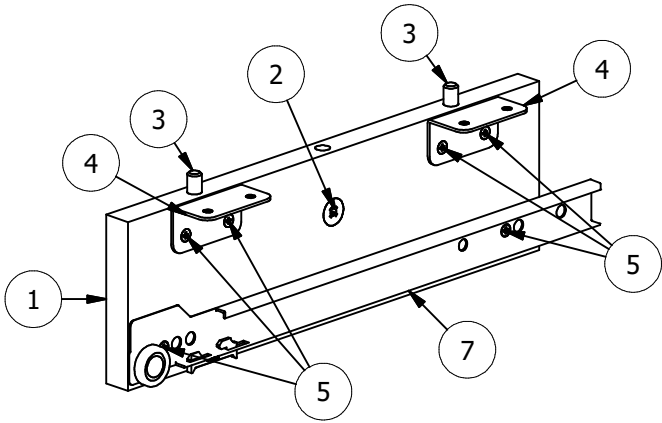

Loose Hardware

BORING GUIDE

**DETAIL A**

**DETAIL B**

**DETAIL C**

**Keyboard Lock Tab**  
 UNLOCK = Push Back  
 LOCK = Pull Forward

**PACKING LIST**

REF.#	ITEM #	QTY	DESCRIPTION
1	3431-1650	2	Laminate Universal Keyboard Hanger
2	2622611	2	Cam, 16mm
3	Dowel	4	Wooden Dowel, 8mm X 30mm, BLUE
4	260.46.910	4	Angle Bracket, Steel, Zinc
5	1301720	20	Screw, Euro 7mm
6	26228624	2	Bolt, Minifix, M200, 34mm
7	KO-LI350	1	Left Cabinet Glide, 14"
8	KO-RE350	1	Right Cabinet Glide, 14"
9	28 KYBD	1	28"W Keyboard Drawer

**Loose Hardware**

**BORING GUIDE**

**DETAIL A**

**DETAIL B**

**DETAIL C**

**Keyboard Lock Tab**  
UNLOCK = Push Back  
LOCK = Pull Forward

PACKING LIST			
REF.#	ITEM #	QTY	DESCRIPTION
1	3431-1650	2	Laminate Universal Keyboard Hanger
2	2622611	2	Cam, 16mm
3	Dowel	4	Wooden Dowel, 8mm X 30mm, BLUE
4	260.46.910	4	Angle Bracket, Steel, Zinc
5	1301720	20	Screw, Euro 7mm
6	26228624	2	Bolt, Minifix, M200, 34mm
7	KO-LI350	1	Left Cabinet Glide, 14"
8	KO-RE350	1	Right Cabinet Glide, 14"
9	30 KYBD	1	30"W Keyboard Drawer