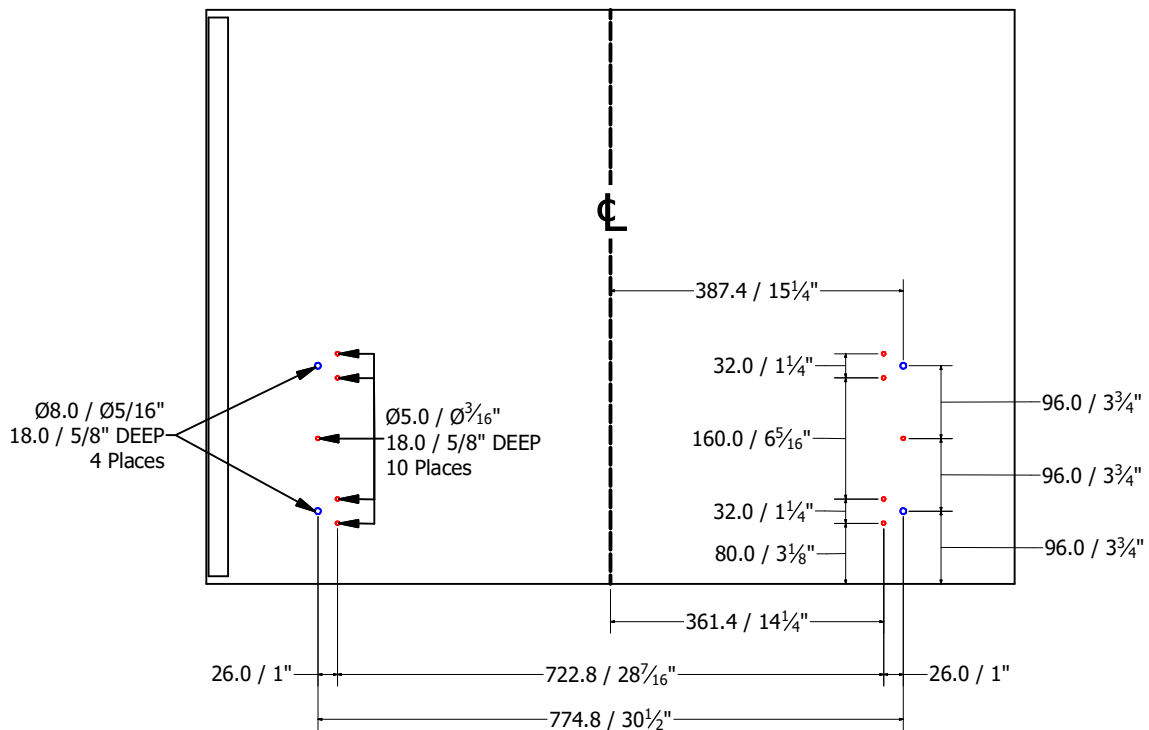

**Loose Hardware**

**BORING GUIDE**

**DETAIL A**

**DETAIL B**

**DETAIL C**

**Keyboard Lock Tab**  
UNLOCK = Push Back  
LOCK = Pull Forward

PACKING LIST			
REF.#	ITEM #	QTY	DESCRIPTION
1	3431-1650	2	Laminate Universal Keyboard Hanger
2	2622611	2	Cam, 16mm
3	Dowel	4	Wooden Dowel, 8mm X 30mm, BLUE
4	260.46.910	4	Angle Bracket, Steel, Zinc
5	1301720	20	Screw, Euro 7mm
6	26228624	2	Bolt, Minifix, M200, 34mm
7	KO-LI350	1	Left Cabinet Glide, 14"
8	KO-RE350	1	Right Cabinet Glide, 14"
9	30 KYBD	1	30"W Keyboard Drawer

**Loose Hardware**

**BORING GUIDE**

**DETAIL A**

**DETAIL B**

**DETAIL C**

**Keyboard Lock Tab**  
UNLOCK = Push Back  
LOCK = Pull Forward

PACKING LIST			
REF.#	ITEM #	QTY	DESCRIPTION
1	3431-1650	2	Laminate Universal Keyboard Hanger
2	2622611	2	Cam, 16mm
3	Dowel	4	Wooden Dowel, 8mm X 30mm, BLUE
4	260.46.910	4	Angle Bracket, Steel, Zinc
5	1301720	16	Screw, Euro 7mm
6	26228624	2	Bolt, Minifix, M200, 34mm
7	KO-LI350	1	Left Cabinet Glide, 14"
8	KO-RE350	1	Right Cabinet Glide, 14"
9	30 KYBD	1	30"W Keyboard Drawer
10	200000005	4	Washer, Flat, #14 x 1/4", Zinc
11	661.1450.HG	4	Screw, Euro 5mm X 14.5mm