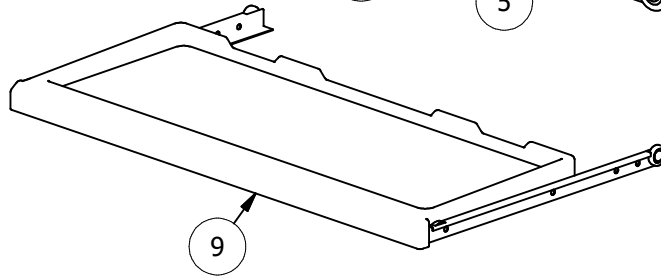

PACKING LIST

REF.#	ITEM #	QTY	DESCRIPTION
1	3431-1650	2	Laminate Universal Keyboard Hanger
2	2622611	2	Cam, 16mm
3	Dowel	4	Wooden Dowel, 8mm X 30mm, BLUE
4	260.46.910	4	Angle Bracket, Steel, Zinc
5	1301720	20	Screw, Euro 7mm
6	26228624	2	Bolt, Minifix, M200, 34mm
7	KO-LI350	1	Left Cabinet Glide, 14"
8	KO-RE350	1	Right Cabinet Glide, 14"
9	24 KYBD	1	24"W Keyboard Drawer

Loose Hardware

BORING GUIDE

**DETAIL A**

**DETAIL B**

**DETAIL C**

**Keyboard Lock Tab**  
 UNLOCK = Push Back  
 LOCK = Pull Forward

**PACKING LIST**

REF.#	ITEM #	QTY	DESCRIPTION
1	3431-1650	2	Laminate Universal Keyboard Hanger
2	2622611	2	Cam, 16mm
3	Dowel	4	Wooden Dowel, 8mm X 30mm, BLUE
4	260.46.910	4	Angle Bracket, Steel, Zinc
5	1301720	20	Screw, Euro 7mm
6	26228624	2	Bolt, Minifix, M200, 34mm
7	KO-LI350	1	Left Cabinet Glide, 14"
8	KO-RE350	1	Right Cabinet Glide, 14"
9	28 KYBD	1	28"W Keyboard Drawer