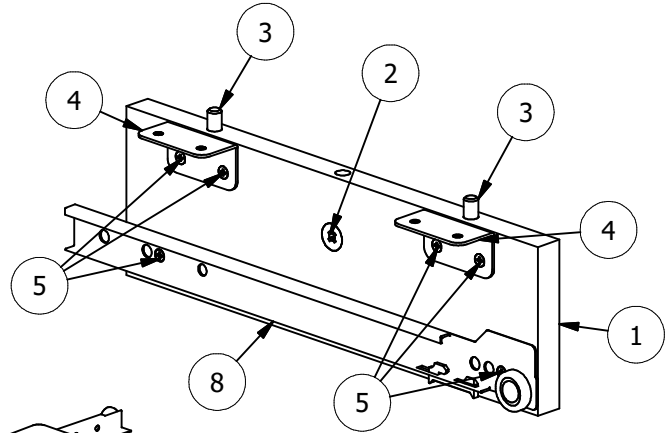

Loose Hardware

BORING GUIDE

**DETAIL A**

**DETAIL B**

**DETAIL C**

**Keyboard Lock Tab**  
 UNLOCK = Push Back  
 LOCK = Pull Forward

**PACKING LIST**

REF.#	ITEM #	QTY	DESCRIPTION
1	3431-1650	2	Laminate Universal Keyboard Hanger
2	2622611	2	Cam, 16mm
3	Dowel	4	Wooden Dowel, 8mm X 30mm, BLUE
4	260.46.910	4	Angle Bracket, Steel, Zinc
5	1301720	20	Screw, Euro 7mm
6	26228624	2	Bolt, Minifix, M200, 34mm
7	KO-LI350	1	Left Cabinet Glide, 14"
8	KO-RE350	1	Right Cabinet Glide, 14"
9	28 KYBD	1	28"W Keyboard Drawer

**Loose Hardware**

**BORING GUIDE**

**DETAIL A**

**DETAIL B**

**DETAIL C**

**Keyboard Lock Tab**  
UNLOCK = Push Back  
LOCK = Pull Forward

PACKING LIST			
REF.#	ITEM #	QTY	DESCRIPTION
1	3431-1650	2	Laminate Universal Keyboard Hanger
2	2622611	2	Cam, 16mm
3	Dowel	4	Wooden Dowel, 8mm X 30mm, BLUE
4	260.46.910	4	Angle Bracket, Steel, Zinc
5	1301720	20	Screw, Euro 7mm
6	26228624	2	Bolt, Minifix, M200, 34mm
7	KO-LI350	1	Left Cabinet Glide, 14"
8	KO-RE350	1	Right Cabinet Glide, 14"
9	30 KYBD	1	30"W Keyboard Drawer

**Loose Hardware**

**BORING GUIDE**

**DETAIL A**

**DETAIL B**

**DETAIL C**

**Keyboard Lock Tab**  
UNLOCK = Push Back  
LOCK = Pull Forward

PACKING LIST			
REF.#	ITEM #	QTY	DESCRIPTION
1	3431-1650	2	Laminate Universal Keyboard Hanger
2	2622611	2	Cam, 16mm
3	Dowel	4	Wooden Dowel, 8mm X 30mm, BLUE
4	260.46.910	4	Angle Bracket, Steel, Zinc
5	1301720	16	Screw, Euro 7mm
6	26228624	2	Bolt, Minifix, M200, 34mm
7	KO-LI350	1	Left Cabinet Glide, 14"
8	KO-RE350	1	Right Cabinet Glide, 14"
9	30 KYBD	1	30"W Keyboard Drawer
10	200000005	4	Washer, Flat, #14 x 1/4", Zinc
11	661.1450.HG	4	Screw, Euro 5mm X 14.5mm