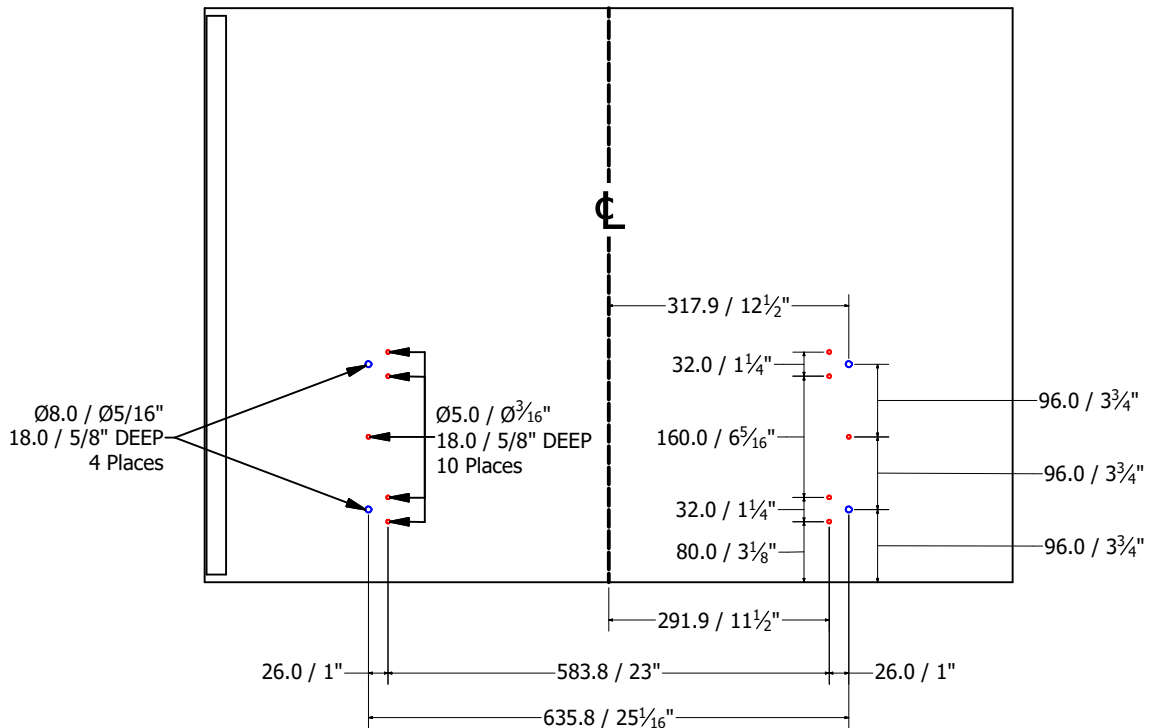

PACKING LIST

REF.#	ITEM #	QTY	DESCRIPTION
1	3431-1650	2	Laminate Universal Keyboard Hanger
2	2622611	2	Cam, 16mm
3	Dowel	4	Wooden Dowel, 8mm X 30mm, BLUE
4	260.46.910	4	Angle Bracket, Steel, Zinc
5	1301720	20	Screw, Euro 7mm
6	26228624	2	Bolt, Minifix, M200, 34mm
7	KO-LI350	1	Left Cabinet Glide, 14"
8	KO-RE350	1	Right Cabinet Glide, 14"
9	24 KYBD	1	24"W Keyboard Drawer

Loose Hardware

BORING GUIDE

**DETAIL A**

**DETAIL B**

**DETAIL C**

**Keyboard Lock Tab**  
 UNLOCK = Push Back  
 LOCK = Pull Forward

**PACKING LIST**

REF.#	ITEM #	QTY	DESCRIPTION
1	3431-1650	2	Laminate Universal Keyboard Hanger
2	2622611	2	Cam, 16mm
3	Dowel	4	Wooden Dowel, 8mm X 30mm, BLUE
4	260.46.910	4	Angle Bracket, Steel, Zinc
5	1301720	20	Screw, Euro 7mm
6	26228624	2	Bolt, Minifix, M200, 34mm
7	KO-LI350	1	Left Cabinet Glide, 14"
8	KO-RE350	1	Right Cabinet Glide, 14"
9	28 KYBD	1	28"W Keyboard Drawer

**Loose Hardware**

**BORING GUIDE**

**DETAIL A**

**DETAIL B**

**DETAIL C**

**Keyboard Lock Tab**  
UNLOCK = Push Back  
LOCK = Pull Forward

PACKING LIST			
REF.#	ITEM #	QTY	DESCRIPTION
1	3431-1650	2	Laminate Universal Keyboard Hanger
2	2622611	2	Cam, 16mm
3	Dowel	4	Wooden Dowel, 8mm X 30mm, BLUE
4	260.46.910	4	Angle Bracket, Steel, Zinc
5	1301720	20	Screw, Euro 7mm
6	26228624	2	Bolt, Minifix, M200, 34mm
7	KO-LI350	1	Left Cabinet Glide, 14"
8	KO-RE350	1	Right Cabinet Glide, 14"
9	30 KYBD	1	30"W Keyboard Drawer