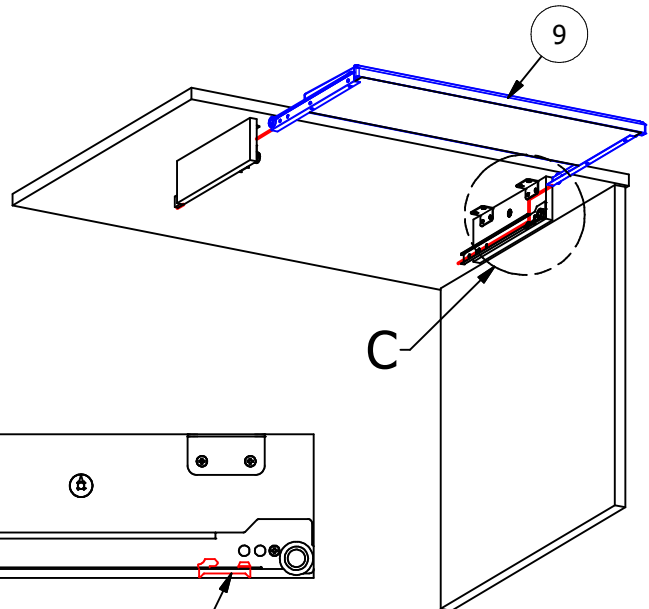

**Loose Hardware**

**BORING GUIDE**

**DETAIL A**

**DETAIL B**

**DETAIL C**

**Keyboard Lock Tab**  
 UNLOCK = Push Back  
 LOCK = Pull Forward

PACKING LIST

REF.#	ITEM #	QTY	DESCRIPTION
1	3431-1650	2	Laminate Universal Keyboard Hanger
2	2622611	2	Cam, 16mm
3	Dowel	4	Wooden Dowel, 8mm X 30mm, BLUE
4	260.46.910	4	Angle Bracket, Steel, Zinc
5	1301720	20	Screw, Euro 7mm
6	26228624	2	Bolt, Minifix, M200, 34mm
7	KO-LI350	1	Left Cabinet Glide, 14"
8	KO-RE350	1	Right Cabinet Glide, 14"
9	34 KYBD	1	34"W Keyboard Drawer

Loose Hardware

BORING GUIDE

**DETAIL A**

**DETAIL B**

**DETAIL C**

**Keyboard Lock Tab**  
 UNLOCK = Push Back  
 LOCK = Pull Forward