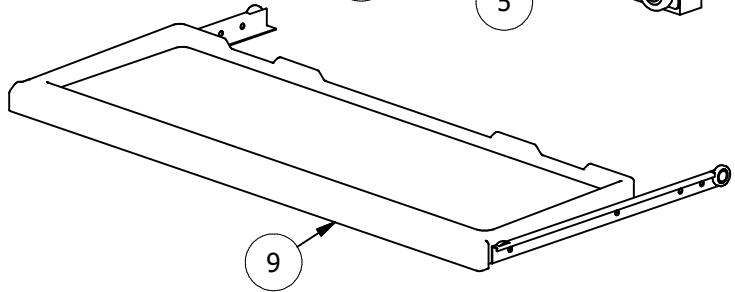

Loose Hardware

BORING GUIDE

**DETAIL A**

**DETAIL B**

**DETAIL C**

**Keyboard Lock Tab**  
 UNLOCK = Push Back  
 LOCK = Pull Forward

**PACKING LIST**

REF.#	ITEM #	QTY	DESCRIPTION
1	3431-1650	2	Laminate Universal Keyboard Hanger
2	2622611	2	Cam, 16mm
3	Dowel	4	Wooden Dowel, 8mm X 30mm, BLUE
4	260.46.910	4	Angle Bracket, Steel, Zinc
5	1301720	20	Screw, Euro 7mm
6	26228624	2	Bolt, Minifix, M200, 34mm
7	KO-LI350	1	Left Cabinet Glide, 14"
8	KO-RE350	1	Right Cabinet Glide, 14"
9	28 KYBD	1	28"W Keyboard Drawer

**Loose Hardware**

**BORING GUIDE**

**DETAIL A**

**DETAIL B**

**DETAIL C**

**Keyboard Lock Tab**  
UNLOCK = Push Back  
LOCK = Pull Forward

PACKING LIST			
REF.#	ITEM #	QTY	DESCRIPTION
1	3431-1650	2	Laminate Universal Keyboard Hanger
2	2622611	2	Cam, 16mm
3	Dowel	4	Wooden Dowel, 8mm X 30mm, BLUE
4	260.46.910	4	Angle Bracket, Steel, Zinc
5	1301720	20	Screw, Euro 7mm
6	26228624	2	Bolt, Minifix, M200, 34mm
7	KO-LI350	1	Left Cabinet Glide, 14"
8	KO-RE350	1	Right Cabinet Glide, 14"
9	30 KYBD	1	30"W Keyboard Drawer