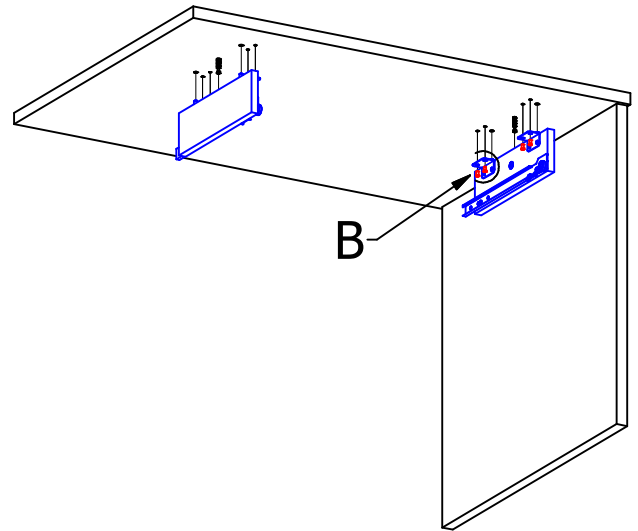

**Loose Hardware**

**BORING GUIDE**

**DETAIL A**

**DETAIL B**

**DETAIL C**

**Keyboard Lock Tab**  
 UNLOCK = Push Back  
 LOCK = Pull Forward

PACKING LIST

REF.#	ITEM #	QTY	DESCRIPTION
1	3431-1650	2	Laminate Universal Keyboard Hanger
2	2622611	2	Cam, 16mm
3	Dowel	4	Wooden Dowel, 8mm X 30mm, BLUE
4	260.46.910	4	Angle Bracket, Steel, Zinc
5	1301720	20	Screw, Euro 7mm
6	26228624	2	Bolt, Minifix, M200, 34mm
7	KO-LI350	1	Left Cabinet Glide, 14"
8	KO-RE350	1	Right Cabinet Glide, 14"
9	34 KYBD	1	34"W Keyboard Drawer

Loose Hardware

BORING GUIDE

**DETAIL A**

**DETAIL B**

**DETAIL C**

**Keyboard Lock Tab**  
 UNLOCK = Push Back  
 LOCK = Pull Forward