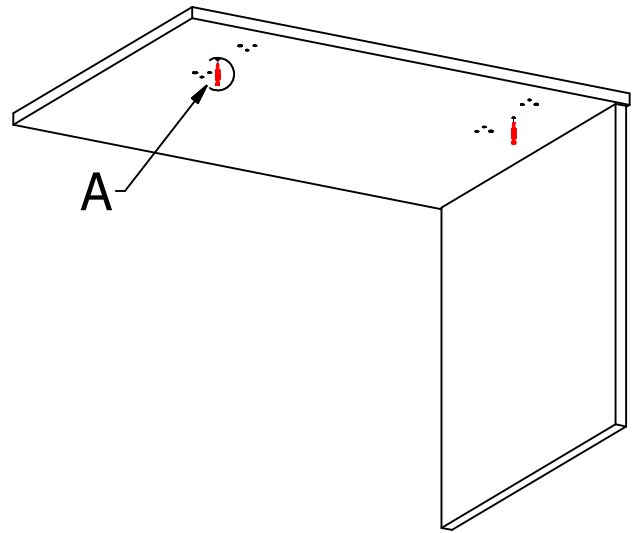

**Loose Hardware**

**BORING GUIDE**

**DETAIL A**

**DETAIL B**

**DETAIL C**

**Keyboard Lock Tab**  
UNLOCK = Push Back  
LOCK = Pull Forward

PACKING LIST			
REF.#	ITEM #	QTY	DESCRIPTION
1	3431-1650	2	Laminate Universal Keyboard Hanger
2	2622611	2	Cam, 16mm
3	Dowel	4	Wooden Dowel, 8mm X 30mm, BLUE
4	260.46.910	4	Angle Bracket, Steel, Zinc
5	1301720	20	Screw, Euro 7mm
6	26228624	2	Bolt, Minifix, M200, 34mm
7	KO-LI350	1	Left Cabinet Glide, 14"
8	KO-RE350	1	Right Cabinet Glide, 14"
9	30 KYBD	1	30"W Keyboard Drawer

**Loose Hardware**

**BORING GUIDE**

**DETAIL A**

**DETAIL B**

**DETAIL C**

**Keyboard Lock Tab**  
UNLOCK = Push Back  
LOCK = Pull Forward

PACKING LIST			
REF.#	ITEM #	QTY	DESCRIPTION
1	3431-1650	2	Laminate Universal Keyboard Hanger
2	2622611	2	Cam, 16mm
3	Dowel	4	Wooden Dowel, 8mm X 30mm, BLUE
4	260.46.910	4	Angle Bracket, Steel, Zinc
5	1301720	16	Screw, Euro 7mm
6	26228624	2	Bolt, Minifix, M200, 34mm
7	KO-LI350	1	Left Cabinet Glide, 14"
8	KO-RE350	1	Right Cabinet Glide, 14"
9	30 KYBD	1	30"W Keyboard Drawer
10	200000005	4	Washer, Flat, #14 x 1/4", Zinc
11	661.1450.HG	4	Screw, Euro 5mm X 14.5mm