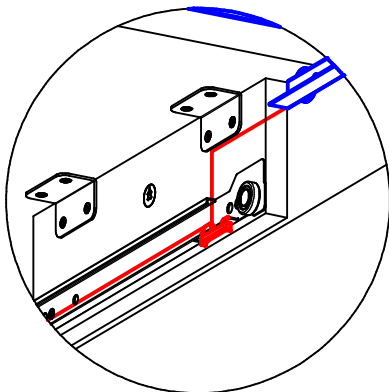

Loose Hardware

BORING GUIDE

**DETAIL A**

**DETAIL B**

**DETAIL C**

**Keyboard Lock Tab**  
 UNLOCK = Push Back  
 LOCK = Pull Forward

**PACKING LIST**

REF.#	ITEM #	QTY	DESCRIPTION
1	3431-1650	2	Laminate Universal Keyboard Hanger
2	2622611	2	Cam, 16mm
3	Dowel	4	Wooden Dowel, 8mm X 30mm, BLUE
4	260.46.910	4	Angle Bracket, Steel, Zinc
5	1301720	20	Screw, Euro 7mm
6	26228624	2	Bolt, Minifix, M200, 34mm
7	KO-LI350	1	Left Cabinet Glide, 14"
8	KO-RE350	1	Right Cabinet Glide, 14"
9	28 KYBD	1	28"W Keyboard Drawer

**Loose Hardware**

**BORING GUIDE**

**DETAIL A**

**DETAIL B**

**DETAIL C**

**Keyboard Lock Tab**  
UNLOCK = Push Back  
LOCK = Pull Forward

PACKING LIST			
REF.#	ITEM #	QTY	DESCRIPTION
1	3431-1650	2	Laminate Universal Keyboard Hanger
2	2622611	2	Cam, 16mm
3	Dowel	4	Wooden Dowel, 8mm X 30mm, BLUE
4	260.46.910	4	Angle Bracket, Steel, Zinc
5	1301720	20	Screw, Euro 7mm
6	26228624	2	Bolt, Minifix, M200, 34mm
7	KO-LI350	1	Left Cabinet Glide, 14"
8	KO-RE350	1	Right Cabinet Glide, 14"
9	30 KYBD	1	30"W Keyboard Drawer