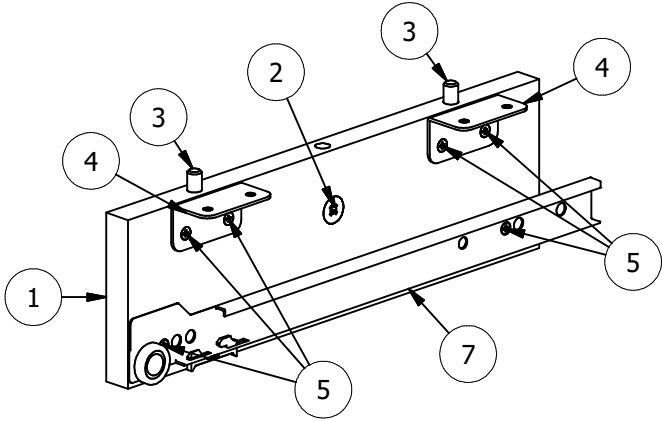

**Loose Hardware**

**BORING GUIDE**

**DETAIL A**

**DETAIL B**

**DETAIL C**

**Keyboard Lock Tab**  
 UNLOCK = Push Back  
 LOCK = Pull Forward

PACKING LIST

REF.#	ITEM #	QTY	DESCRIPTION
1	3431-1650	2	Laminate Universal Keyboard Hanger
2	2622611	2	Cam, 16mm
3	Dowel	4	Wooden Dowel, 8mm X 30mm, BLUE
4	260.46.910	4	Angle Bracket, Steel, Zinc
5	1301720	20	Screw, Euro 7mm
6	26228624	2	Bolt, Minifix, M200, 34mm
7	KO-LI350	1	Left Cabinet Glide, 14"
8	KO-RE350	1	Right Cabinet Glide, 14"
9	34 KYBD	1	34"W Keyboard Drawer

Loose Hardware

BORING GUIDE

**DETAIL A**

**DETAIL B**

**DETAIL C**

**Keyboard Lock Tab**  
 UNLOCK = Push Back  
 LOCK = Pull Forward