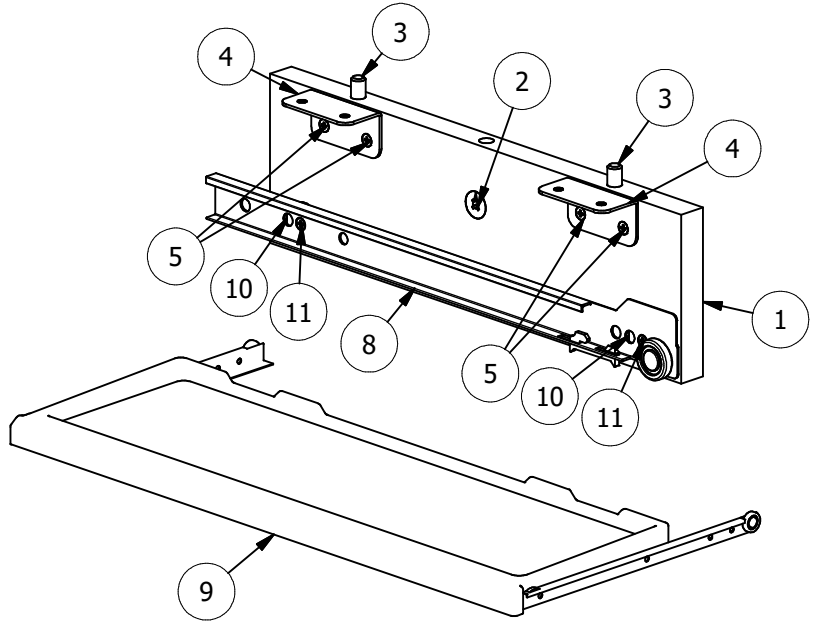

**Loose Hardware**

**BORING GUIDE**

**DETAIL A**

**DETAIL B**

**DETAIL C**

**Keyboard Lock Tab**  
UNLOCK = Push Back  
LOCK = Pull Forward

PACKING LIST			
REF.#	ITEM #	QTY	DESCRIPTION
1	3431-1650	2	Laminate Universal Keyboard Hanger
2	2622611	2	Cam, 16mm
3	Dowel	4	Wooden Dowel, 8mm X 30mm, BLUE
4	260.46.910	4	Angle Bracket, Steel, Zinc
5	1301720	16	Screw, Euro 7mm
6	26228624	2	Bolt, Minifix, M200, 34mm
7	KO-LI350	1	Left Cabinet Glide, 14"
8	KO-RE350	1	Right Cabinet Glide, 14"
9	30 KYBD	1	30"W Keyboard Drawer
10	200000005	4	Washer, Flat, #14 x 1/4", Zinc
11	661.1450.HG	4	Screw, Euro 5mm X 14.5mm

**Loose Hardware**

**BORING GUIDE**

**DETAIL A**

**DETAIL B**

**DETAIL C**

**Keyboard Lock Tab**  
 UNLOCK = Push Back  
 LOCK = Pull Forward

PACKING LIST

REF.#	ITEM #	QTY	DESCRIPTION
1	3431-1650	2	Laminate Universal Keyboard Hanger
2	2622611	2	Cam, 16mm
3	Dowel	4	Wooden Dowel, 8mm X 30mm, BLUE
4	260.46.910	4	Angle Bracket, Steel, Zinc
5	1301720	20	Screw, Euro 7mm
6	26228624	2	Bolt, Minifix, M200, 34mm
7	KO-LI350	1	Left Cabinet Glide, 14"
8	KO-RE350	1	Right Cabinet Glide, 14"
9	34 KYBD	1	34"W Keyboard Drawer