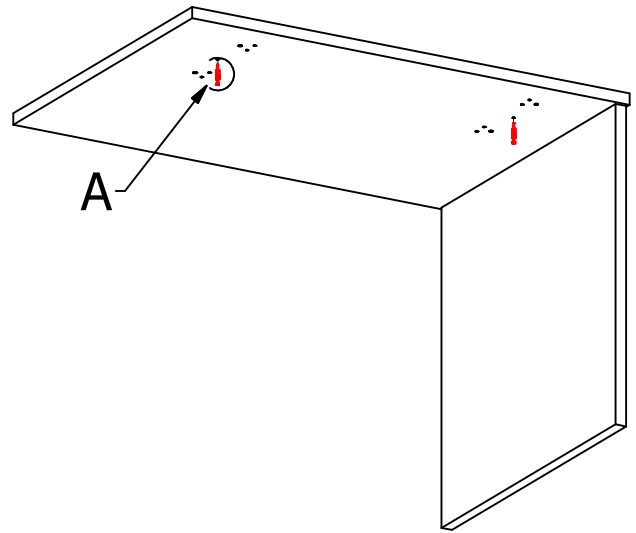

Loose Hardware

BORING GUIDE

**DETAIL A**

**DETAIL B**

**DETAIL C**

**Keyboard Lock Tab**  
 UNLOCK = Push Back  
 LOCK = Pull Forward

**PACKING LIST**

REF.#	ITEM #	QTY	DESCRIPTION
1	3431-1650	2	Laminate Universal Keyboard Hanger
2	2622611	2	Cam, 16mm
3	Dowel	4	Wooden Dowel, 8mm X 30mm, BLUE
4	260.46.910	4	Angle Bracket, Steel, Zinc
5	1301720	20	Screw, Euro 7mm
6	26228624	2	Bolt, Minifix, M200, 34mm
7	KO-LI350	1	Left Cabinet Glide, 14"
8	KO-RE350	1	Right Cabinet Glide, 14"
9	28 KYBD	1	28"W Keyboard Drawer

**Loose Hardware**

**BORING GUIDE**

**DETAIL A**

**DETAIL B**

**DETAIL C**

**Keyboard Lock Tab**  
UNLOCK = Push Back  
LOCK = Pull Forward

PACKING LIST			
REF.#	ITEM #	QTY	DESCRIPTION
1	3431-1650	2	Laminate Universal Keyboard Hanger
2	2622611	2	Cam, 16mm
3	Dowel	4	Wooden Dowel, 8mm X 30mm, BLUE
4	260.46.910	4	Angle Bracket, Steel, Zinc
5	1301720	20	Screw, Euro 7mm
6	26228624	2	Bolt, Minifix, M200, 34mm
7	KO-LI350	1	Left Cabinet Glide, 14"
8	KO-RE350	1	Right Cabinet Glide, 14"
9	30 KYBD	1	30"W Keyboard Drawer