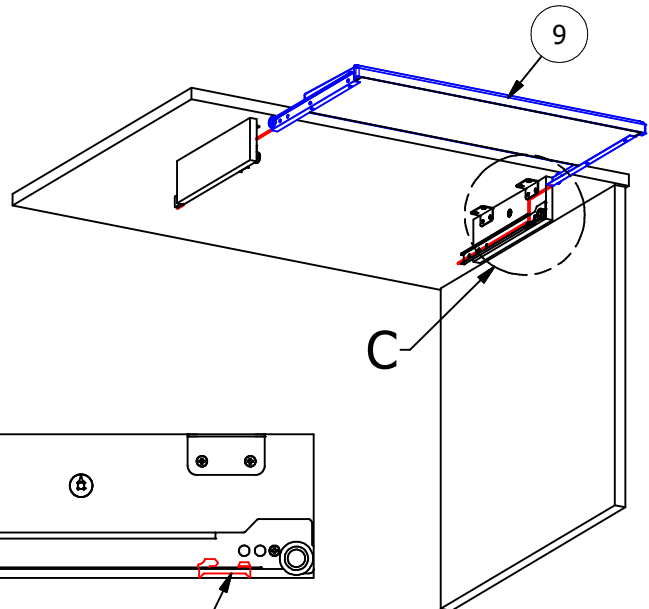

Loose Hardware

BORING GUIDE

**DETAIL A**

**DETAIL B**

**DETAIL C**

**Keyboard Lock Tab**  
 UNLOCK = Push Back  
 LOCK = Pull Forward

**PACKING LIST**

REF.#	ITEM #	QTY	DESCRIPTION
1	3431-1650	2	Laminate Universal Keyboard Hanger
2	2622611	2	Cam, 16mm
3	Dowel	4	Wooden Dowel, 8mm X 30mm, BLUE
4	260.46.910	4	Angle Bracket, Steel, Zinc
5	1301720	20	Screw, Euro 7mm
6	26228624	2	Bolt, Minifix, M200, 34mm
7	KO-LI350	1	Left Cabinet Glide, 14"
8	KO-RE350	1	Right Cabinet Glide, 14"
9	28 KYBD	1	28"W Keyboard Drawer

**Loose Hardware**

**BORING GUIDE**

**DETAIL A**

**DETAIL B**

**DETAIL C**

**Keyboard Lock Tab**  
UNLOCK = Push Back  
LOCK = Pull Forward

PACKING LIST			
REF.#	ITEM #	QTY	DESCRIPTION
1	3431-1650	2	Laminate Universal Keyboard Hanger
2	2622611	2	Cam, 16mm
3	Dowel	4	Wooden Dowel, 8mm X 30mm, BLUE
4	260.46.910	4	Angle Bracket, Steel, Zinc
5	1301720	20	Screw, Euro 7mm
6	26228624	2	Bolt, Minifix, M200, 34mm
7	KO-LI350	1	Left Cabinet Glide, 14"
8	KO-RE350	1	Right Cabinet Glide, 14"
9	30 KYBD	1	30"W Keyboard Drawer

**Loose Hardware**

**BORING GUIDE**

**DETAIL A**

**DETAIL B**

**DETAIL C**

**Keyboard Lock Tab**  
UNLOCK = Push Back  
LOCK = Pull Forward

PACKING LIST			
REF.#	ITEM #	QTY	DESCRIPTION
1	3431-1650	2	Laminate Universal Keyboard Hanger
2	2622611	2	Cam, 16mm
3	Dowel	4	Wooden Dowel, 8mm X 30mm, BLUE
4	260.46.910	4	Angle Bracket, Steel, Zinc
5	1301720	16	Screw, Euro 7mm
6	26228624	2	Bolt, Minifix, M200, 34mm
7	KO-LI350	1	Left Cabinet Glide, 14"
8	KO-RE350	1	Right Cabinet Glide, 14"
9	30 KYBD	1	30"W Keyboard Drawer
10	200000005	4	Washer, Flat, #14 x 1/4", Zinc
11	661.1450.HG	4	Screw, Euro 5mm X 14.5mm