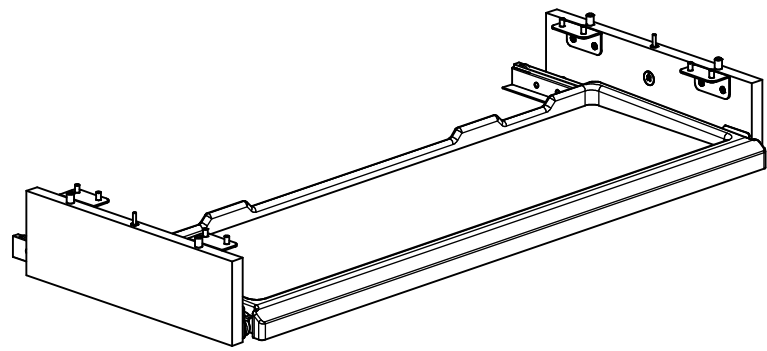

**Loose Hardware**

**BORING GUIDE**

**DETAIL A**

**DETAIL B**

**DETAIL C**

**Keyboard Lock Tab**  
UNLOCK = Push Back  
LOCK = Pull Forward

PACKING LIST			
REF.#	ITEM #	QTY	DESCRIPTION
1	3431-1650	2	Laminate Universal Keyboard Hanger
2	2622611	2	Cam, 16mm
3	Dowel	4	Wooden Dowel, 8mm X 30mm, BLUE
4	260.46.910	4	Angle Bracket, Steel, Zinc
5	1301720	16	Screw, Euro 7mm
6	26228624	2	Bolt, Minifix, M200, 34mm
7	KO-LI350	1	Left Cabinet Glide, 14"
8	KO-RE350	1	Right Cabinet Glide, 14"
9	30 KYBD	1	30"W Keyboard Drawer
10	200000005	4	Washer, Flat, #14 x 1/4", Zinc
11	661.1450.HG	4	Screw, Euro 5mm X 14.5mm