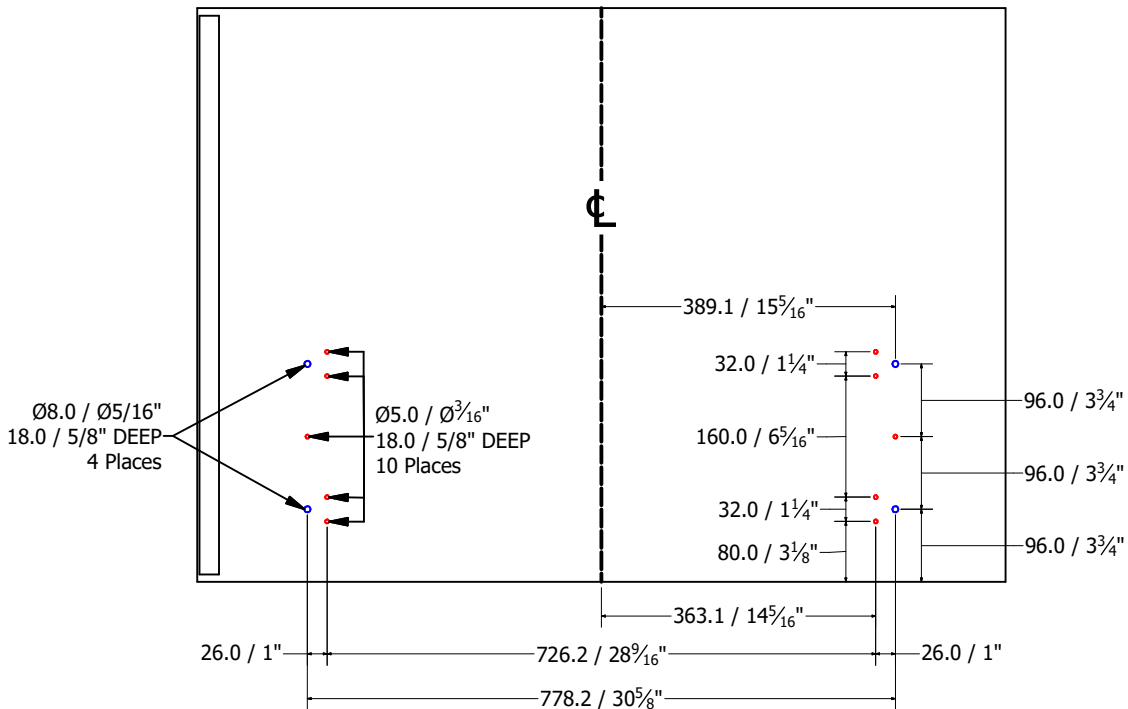

**Loose Hardware**

**BORING GUIDE**

**DETAIL A**

**DETAIL B**

**DETAIL C**

**Keyboard Lock Tab**  
UNLOCK = Push Back  
LOCK = Pull Forward

PACKING LIST			
REF.#	ITEM #	QTY	DESCRIPTION
1	3431-1650	2	Laminate Universal Keyboard Hanger
2	2622611	2	Cam, 16mm
3	Dowel	4	Wooden Dowel, 8mm X 30mm, BLUE
4	260.46.910	4	Angle Bracket, Steel, Zinc
5	1301720	16	Screw, Euro 7mm
6	26228624	2	Bolt, Minifix, M200, 34mm
7	KO-LI350	1	Left Cabinet Glide, 14"
8	KO-RE350	1	Right Cabinet Glide, 14"
9	30 KYBD	1	30"W Keyboard Drawer
10	200000005	4	Washer, Flat, #14 x 1/4", Zinc
11	661.1450.HG	4	Screw, Euro 5mm X 14.5mm

**Loose Hardware**

**BORING GUIDE**

**DETAIL A**

**DETAIL B**

**DETAIL C**

**Keyboard Lock Tab**  
 UNLOCK = Push Back  
 LOCK = Pull Forward

PACKING LIST

REF.#	ITEM #	QTY	DESCRIPTION
1	3431-1650	2	Laminate Universal Keyboard Hanger
2	2622611	2	Cam, 16mm
3	Dowel	4	Wooden Dowel, 8mm X 30mm, BLUE
4	260.46.910	4	Angle Bracket, Steel, Zinc
5	1301720	20	Screw, Euro 7mm
6	26228624	2	Bolt, Minifix, M200, 34mm
7	KO-LI350	1	Left Cabinet Glide, 14"
8	KO-RE350	1	Right Cabinet Glide, 14"
9	34 KYBD	1	34"W Keyboard Drawer