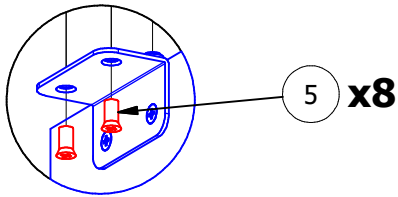

Loose Hardware

BORING GUIDE

**DETAIL A**

**DETAIL B**

**DETAIL C**

**Keyboard Lock Tab**  
 UNLOCK = Push Back  
 LOCK = Pull Forward

**PACKING LIST**

REF.#	ITEM #	QTY	DESCRIPTION
1	3431-1650	2	Laminate Universal Keyboard Hanger
2	2622611	2	Cam, 16mm
3	Dowel	4	Wooden Dowel, 8mm X 30mm, BLUE
4	260.46.910	4	Angle Bracket, Steel, Zinc
5	1301720	20	Screw, Euro 7mm
6	26228624	2	Bolt, Minifix, M200, 34mm
7	KO-LI350	1	Left Cabinet Glide, 14"
8	KO-RE350	1	Right Cabinet Glide, 14"
9	28 KYBD	1	28"W Keyboard Drawer

**Loose Hardware**

**BORING GUIDE**

**DETAIL A**

**DETAIL B**

**DETAIL C**

**Keyboard Lock Tab**  
UNLOCK = Push Back  
LOCK = Pull Forward

PACKING LIST			
REF.#	ITEM #	QTY	DESCRIPTION
1	3431-1650	2	Laminate Universal Keyboard Hanger
2	2622611	2	Cam, 16mm
3	Dowel	4	Wooden Dowel, 8mm X 30mm, BLUE
4	260.46.910	4	Angle Bracket, Steel, Zinc
5	1301720	20	Screw, Euro 7mm
6	26228624	2	Bolt, Minifix, M200, 34mm
7	KO-LI350	1	Left Cabinet Glide, 14"
8	KO-RE350	1	Right Cabinet Glide, 14"
9	30 KYBD	1	30"W Keyboard Drawer