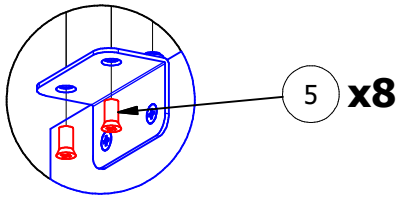

**Loose Hardware**

**BORING GUIDE**

**DETAIL A**

**DETAIL B**

**DETAIL C**

**Keyboard Lock Tab**  
 UNLOCK = Push Back  
 LOCK = Pull Forward

PACKING LIST

REF.#	ITEM #	QTY	DESCRIPTION
1	3431-1650	2	Laminate Universal Keyboard Hanger
2	2622611	2	Cam, 16mm
3	Dowel	4	Wooden Dowel, 8mm X 30mm, BLUE
4	260.46.910	4	Angle Bracket, Steel, Zinc
5	1301720	20	Screw, Euro 7mm
6	26228624	2	Bolt, Minifix, M200, 34mm
7	KO-LI350	1	Left Cabinet Glide, 14"
8	KO-RE350	1	Right Cabinet Glide, 14"
9	34 KYBD	1	34"W Keyboard Drawer

Loose Hardware

BORING GUIDE

**DETAIL A**

**DETAIL B**

**DETAIL C**

**Keyboard Lock Tab**  
 UNLOCK = Push Back  
 LOCK = Pull Forward