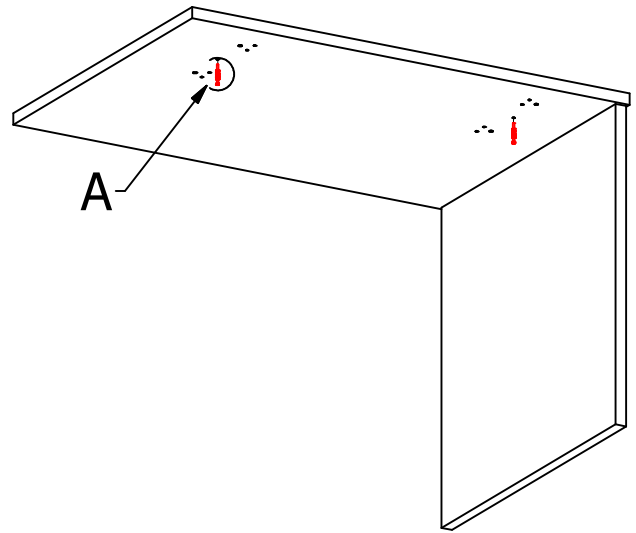

**Loose Hardware**

**BORING GUIDE**

**DETAIL A**

**DETAIL B**

**DETAIL C**

**Keyboard Lock Tab**  
UNLOCK = Push Back  
LOCK = Pull Forward

PACKING LIST			
REF.#	ITEM #	QTY	DESCRIPTION
1	3431-1650	2	Laminate Universal Keyboard Hanger
2	2622611	2	Cam, 16mm
3	Dowel	4	Wooden Dowel, 8mm X 30mm, BLUE
4	260.46.910	4	Angle Bracket, Steel, Zinc
5	1301720	16	Screw, Euro 7mm
6	26228624	2	Bolt, Minifix, M200, 34mm
7	KO-LI350	1	Left Cabinet Glide, 14"
8	KO-RE350	1	Right Cabinet Glide, 14"
9	30 KYBD	1	30"W Keyboard Drawer
10	200000005	4	Washer, Flat, #14 x 1/4", Zinc
11	661.1450.HG	4	Screw, Euro 5mm X 14.5mm

**Loose Hardware**

**BORING GUIDE**

**DETAIL A**

**DETAIL B**

**DETAIL C**

**Keyboard Lock Tab**  
 UNLOCK = Push Back  
 LOCK = Pull Forward

PACKING LIST

REF.#	ITEM #	QTY	DESCRIPTION
1	3431-1650	2	Laminate Universal Keyboard Hanger
2	2622611	2	Cam, 16mm
3	Dowel	4	Wooden Dowel, 8mm X 30mm, BLUE
4	260.46.910	4	Angle Bracket, Steel, Zinc
5	1301720	20	Screw, Euro 7mm
6	26228624	2	Bolt, Minifix, M200, 34mm
7	KO-LI350	1	Left Cabinet Glide, 14"
8	KO-RE350	1	Right Cabinet Glide, 14"
9	34 KYBD	1	34"W Keyboard Drawer