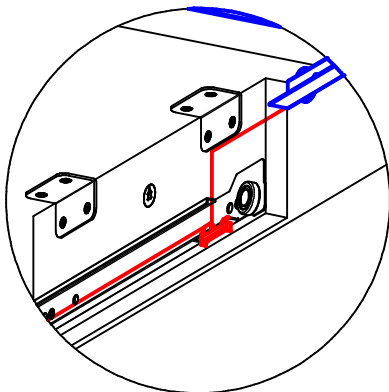

**Loose Hardware**

**BORING GUIDE**

**DETAIL A**

**DETAIL B**

**DETAIL C**

**Keyboard Lock Tab**  
UNLOCK = Push Back  
LOCK = Pull Forward

PACKING LIST			
REF.#	ITEM #	QTY	DESCRIPTION
1	3431-1650	2	Laminate Universal Keyboard Hanger
2	2622611	2	Cam, 16mm
3	Dowel	4	Wooden Dowel, 8mm X 30mm, BLUE
4	260.46.910	4	Angle Bracket, Steel, Zinc
5	1301720	16	Screw, Euro 7mm
6	26228624	2	Bolt, Minifix, M200, 34mm
7	KO-LI350	1	Left Cabinet Glide, 14"
8	KO-RE350	1	Right Cabinet Glide, 14"
9	30 KYBD	1	30"W Keyboard Drawer
10	200000005	4	Washer, Flat, #14 x 1/4", Zinc
11	661.1450.HG	4	Screw, Euro 5mm X 14.5mm

**Loose Hardware**

**BORING GUIDE**

**DETAIL A**

**DETAIL B**

**DETAIL C**

**Keyboard Lock Tab**  
 UNLOCK = Push Back  
 LOCK = Pull Forward

PACKING LIST

REF.#	ITEM #	QTY	DESCRIPTION
1	3431-1650	2	Laminate Universal Keyboard Hanger
2	2622611	2	Cam, 16mm
3	Dowel	4	Wooden Dowel, 8mm X 30mm, BLUE
4	260.46.910	4	Angle Bracket, Steel, Zinc
5	1301720	20	Screw, Euro 7mm
6	26228624	2	Bolt, Minifix, M200, 34mm
7	KO-LI350	1	Left Cabinet Glide, 14"
8	KO-RE350	1	Right Cabinet Glide, 14"
9	34 KYBD	1	34"W Keyboard Drawer