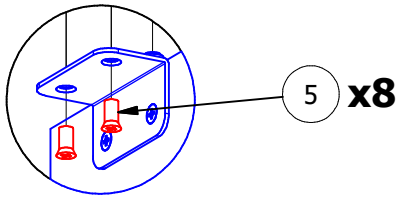

**Loose Hardware**

**BORING GUIDE**

**DETAIL A**

**DETAIL B**

**DETAIL C**

**Keyboard Lock Tab**  
UNLOCK = Push Back  
LOCK = Pull Forward

PACKING LIST			
REF.#	ITEM #	QTY	DESCRIPTION
1	3431-1650	2	Laminate Universal Keyboard Hanger
2	2622611	2	Cam, 16mm
3	Dowel	4	Wooden Dowel, 8mm X 30mm, BLUE
4	260.46.910	4	Angle Bracket, Steel, Zinc
5	1301720	20	Screw, Euro 7mm
6	26228624	2	Bolt, Minifix, M200, 34mm
7	KO-LI350	1	Left Cabinet Glide, 14"
8	KO-RE350	1	Right Cabinet Glide, 14"
9	30 KYBD	1	30"W Keyboard Drawer