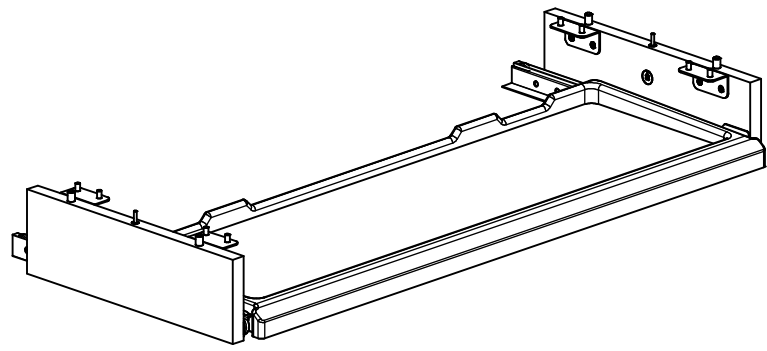

**Loose Hardware**

**BORING GUIDE**

**DETAIL A**

**DETAIL B**

**DETAIL C**

**Keyboard Lock Tab**  
UNLOCK = Push Back  
LOCK = Pull Forward

PACKING LIST			
REF.#	ITEM #	QTY	DESCRIPTION
1	3431-1650	2	Laminate Universal Keyboard Hanger
2	2622611	2	Cam, 16mm
3	Dowel	4	Wooden Dowel, 8mm X 30mm, BLUE
4	260.46.910	4	Angle Bracket, Steel, Zinc
5	1301720	20	Screw, Euro 7mm
6	26228624	2	Bolt, Minifix, M200, 34mm
7	KO-LI350	1	Left Cabinet Glide, 14"
8	KO-RE350	1	Right Cabinet Glide, 14"
9	30 KYBD	1	30"W Keyboard Drawer