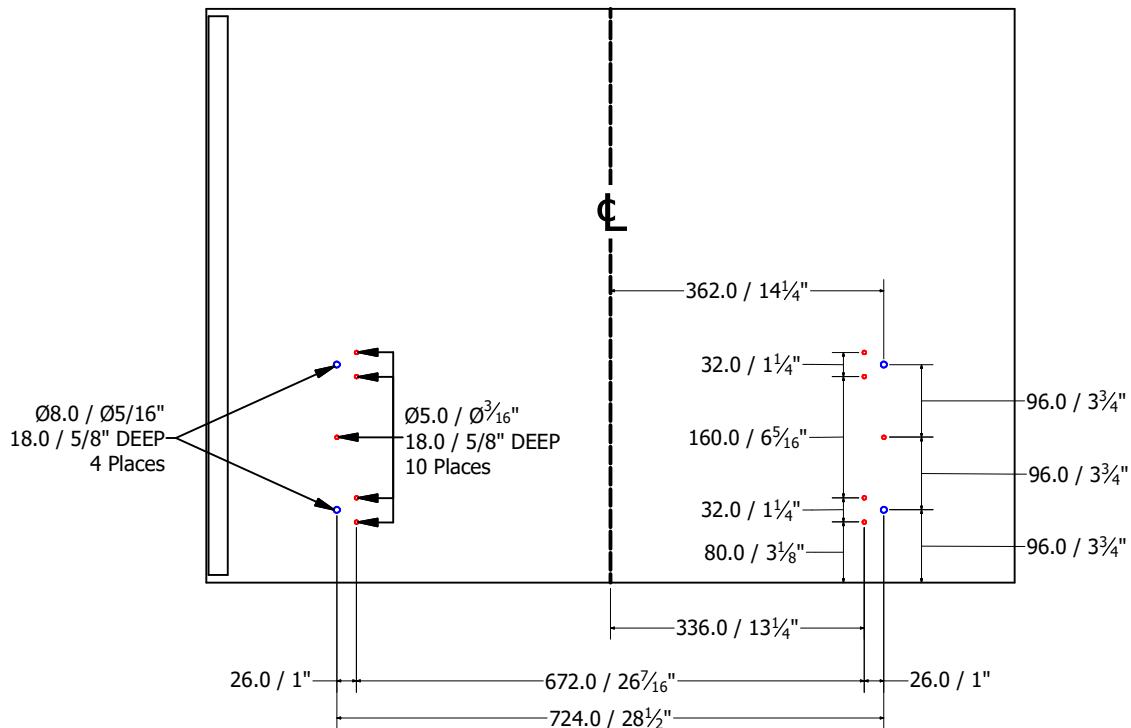

Loose Hardware

BORING GUIDE

**DETAIL A**

**DETAIL B**

**DETAIL C**

**Keyboard Lock Tab**  
 UNLOCK = Push Back  
 LOCK = Pull Forward

**PACKING LIST**

REF.#	ITEM #	QTY	DESCRIPTION
1	3431-1650	2	Laminate Universal Keyboard Hanger
2	2622611	2	Cam, 16mm
3	Dowel	4	Wooden Dowel, 8mm X 30mm, BLUE
4	260.46.910	4	Angle Bracket, Steel, Zinc
5	1301720	20	Screw, Euro 7mm
6	26228624	2	Bolt, Minifix, M200, 34mm
7	KO-LI350	1	Left Cabinet Glide, 14"
8	KO-RE350	1	Right Cabinet Glide, 14"
9	28 KYBD	1	28"W Keyboard Drawer

**Loose Hardware**

**BORING GUIDE**

**DETAIL A**

**DETAIL B**

**DETAIL C**

**Keyboard Lock Tab**  
UNLOCK = Push Back  
LOCK = Pull Forward

PACKING LIST			
REF.#	ITEM #	QTY	DESCRIPTION
1	3431-1650	2	Laminate Universal Keyboard Hanger
2	2622611	2	Cam, 16mm
3	Dowel	4	Wooden Dowel, 8mm X 30mm, BLUE
4	260.46.910	4	Angle Bracket, Steel, Zinc
5	1301720	20	Screw, Euro 7mm
6	26228624	2	Bolt, Minifix, M200, 34mm
7	KO-LI350	1	Left Cabinet Glide, 14"
8	KO-RE350	1	Right Cabinet Glide, 14"
9	30 KYBD	1	30"W Keyboard Drawer