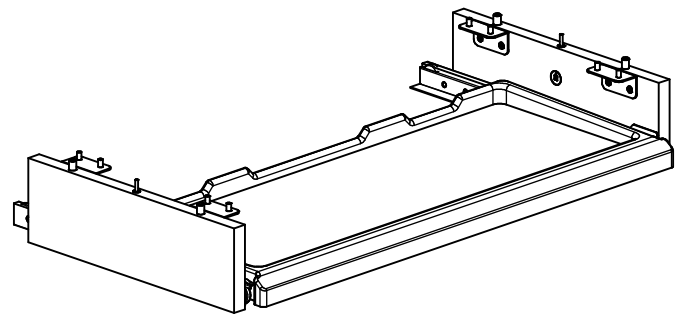

PACKING LIST

REF.#	ITEM #	QTY	DESCRIPTION
1	3431-1650	2	Laminate Universal Keyboard Hanger
2	2622611	2	Cam, 16mm
3	Dowel	4	Wooden Dowel, 8mm X 30mm, BLUE
4	260.46.910	4	Angle Bracket, Steel, Zinc
5	1301720	20	Screw, Euro 7mm
6	26228624	2	Bolt, Minifix, M200, 34mm
7	KO-LI350	1	Left Cabinet Glide, 14"
8	KO-RE350	1	Right Cabinet Glide, 14"
9	24 KYBD	1	24"W Keyboard Drawer

Loose Hardware

BORING GUIDE

**DETAIL A**

**DETAIL B**

**DETAIL C**

**Keyboard Lock Tab**  
 UNLOCK = Push Back  
 LOCK = Pull Forward

**PACKING LIST**

REF.#	ITEM #	QTY	DESCRIPTION
1	3431-1650	2	Laminate Universal Keyboard Hanger
2	2622611	2	Cam, 16mm
3	Dowel	4	Wooden Dowel, 8mm X 30mm, BLUE
4	260.46.910	4	Angle Bracket, Steel, Zinc
5	1301720	20	Screw, Euro 7mm
6	26228624	2	Bolt, Minifix, M200, 34mm
7	KO-LI350	1	Left Cabinet Glide, 14"
8	KO-RE350	1	Right Cabinet Glide, 14"
9	28 KYBD	1	28"W Keyboard Drawer