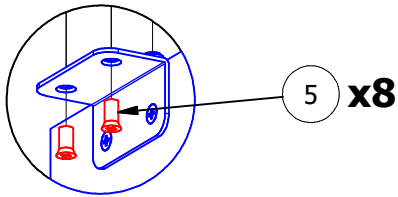

**Loose Hardware**

**BORING GUIDE**

**DETAIL A**

**DETAIL B**

**DETAIL C**

**Keyboard Lock Tab**  
UNLOCK = Push Back  
LOCK = Pull Forward

PACKING LIST			
REF.#	ITEM #	QTY	DESCRIPTION
1	3431-1650	2	Laminate Universal Keyboard Hanger
2	2622611	2	Cam, 16mm
3	Dowel	4	Wooden Dowel, 8mm X 30mm, BLUE
4	260.46.910	4	Angle Bracket, Steel, Zinc
5	1301720	16	Screw, Euro 7mm
6	26228624	2	Bolt, Minifix, M200, 34mm
7	KO-LI350	1	Left Cabinet Glide, 14"
8	KO-RE350	1	Right Cabinet Glide, 14"
9	30 KYBD	1	30"W Keyboard Drawer
10	200000005	4	Washer, Flat, #14 x 1/4", Zinc
11	661.1450.HG	4	Screw, Euro 5mm X 14.5mm