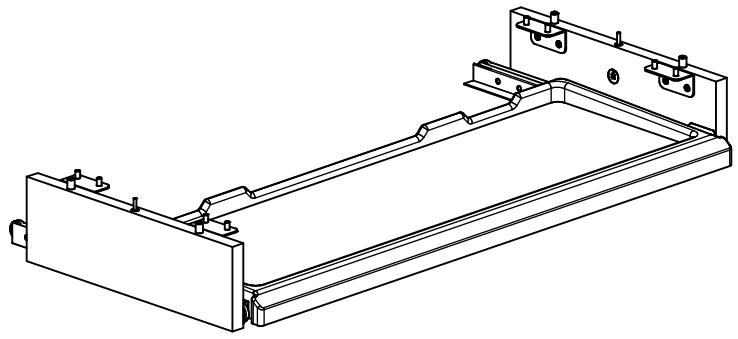

Loose Hardware

BORING GUIDE

**DETAIL A**

**DETAIL B**

**DETAIL C**

**Keyboard Lock Tab**  
 UNLOCK = Push Back  
 LOCK = Pull Forward

**PACKING LIST**

REF.#	ITEM #	QTY	DESCRIPTION
1	3431-1650	2	Laminate Universal Keyboard Hanger
2	2622611	2	Cam, 16mm
3	Dowel	4	Wooden Dowel, 8mm X 30mm, BLUE
4	260.46.910	4	Angle Bracket, Steel, Zinc
5	1301720	20	Screw, Euro 7mm
6	26228624	2	Bolt, Minifix, M200, 34mm
7	KO-LI350	1	Left Cabinet Glide, 14"
8	KO-RE350	1	Right Cabinet Glide, 14"
9	28 KYBD	1	28"W Keyboard Drawer

**Loose Hardware**

**BORING GUIDE**

**DETAIL A**

**DETAIL B**

**DETAIL C**

**Keyboard Lock Tab**  
UNLOCK = Push Back  
LOCK = Pull Forward

PACKING LIST			
REF.#	ITEM #	QTY	DESCRIPTION
1	3431-1650	2	Laminate Universal Keyboard Hanger
2	2622611	2	Cam, 16mm
3	Dowel	4	Wooden Dowel, 8mm X 30mm, BLUE
4	260.46.910	4	Angle Bracket, Steel, Zinc
5	1301720	20	Screw, Euro 7mm
6	26228624	2	Bolt, Minifix, M200, 34mm
7	KO-LI350	1	Left Cabinet Glide, 14"
8	KO-RE350	1	Right Cabinet Glide, 14"
9	30 KYBD	1	30"W Keyboard Drawer