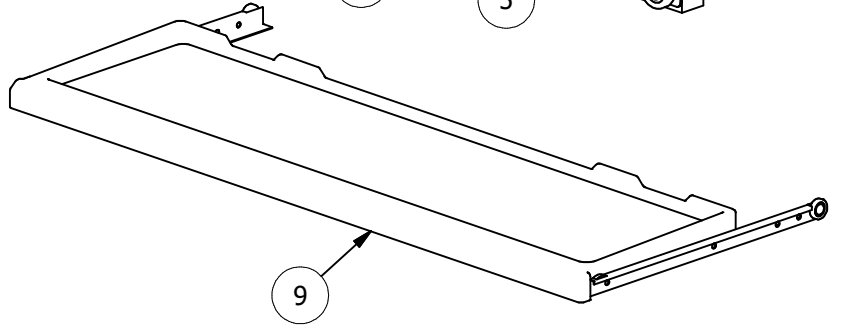

**Loose Hardware**

**BORING GUIDE**

**DETAIL A**

**DETAIL B**

**DETAIL C**

**Keyboard Lock Tab**  
 UNLOCK = Push Back  
 LOCK = Pull Forward

PACKING LIST

REF.#	ITEM #	QTY	DESCRIPTION
1	3431-1650	2	Laminate Universal Keyboard Hanger
2	2622611	2	Cam, 16mm
3	Dowel	4	Wooden Dowel, 8mm X 30mm, BLUE
4	260.46.910	4	Angle Bracket, Steel, Zinc
5	1301720	20	Screw, Euro 7mm
6	26228624	2	Bolt, Minifix, M200, 34mm
7	KO-LI350	1	Left Cabinet Glide, 14"
8	KO-RE350	1	Right Cabinet Glide, 14"
9	34 KYBD	1	34"W Keyboard Drawer