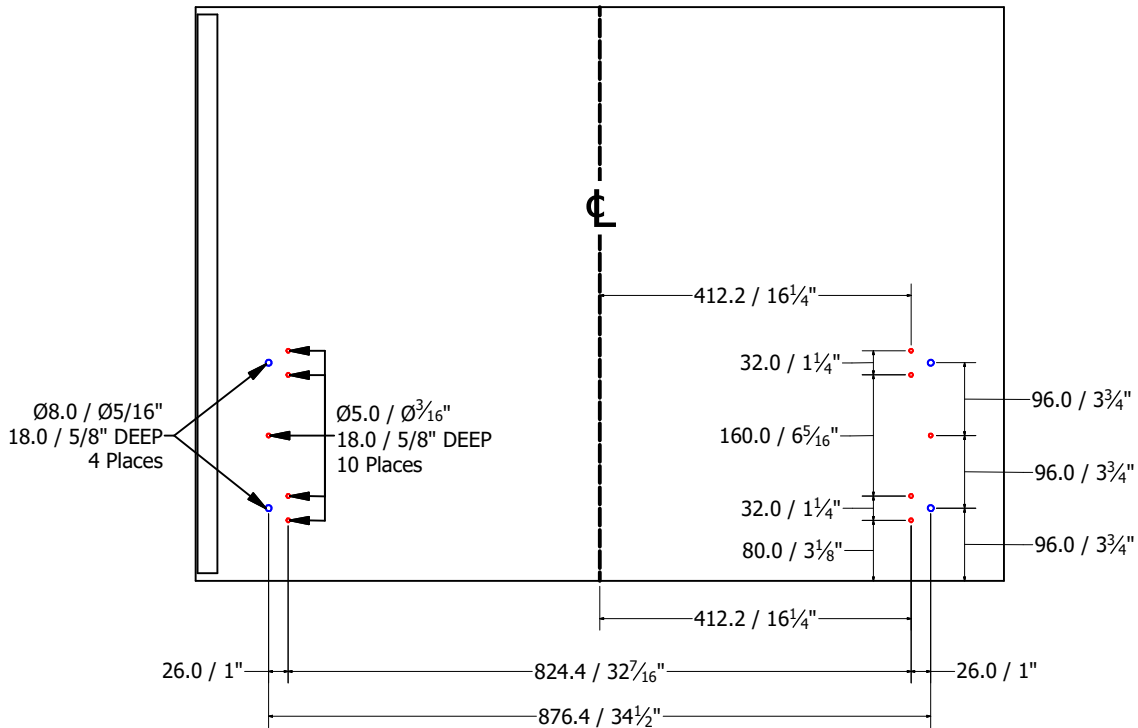

**Loose Hardware**

**BORING GUIDE**

**DETAIL A**

**DETAIL B**

**DETAIL C**

**Keyboard Lock Tab**  
 UNLOCK = Push Back  
 LOCK = Pull Forward

PACKING LIST

REF.#	ITEM #	QTY	DESCRIPTION
1	3431-1650	2	Laminate Universal Keyboard Hanger
2	2622611	2	Cam, 16mm
3	Dowel	4	Wooden Dowel, 8mm X 30mm, BLUE
4	260.46.910	4	Angle Bracket, Steel, Zinc
5	1301720	20	Screw, Euro 7mm
6	26228624	2	Bolt, Minifix, M200, 34mm
7	KO-LI350	1	Left Cabinet Glide, 14"
8	KO-RE350	1	Right Cabinet Glide, 14"
9	34 KYBD	1	34"W Keyboard Drawer

Loose Hardware

BORING GUIDE

**DETAIL A**

**DETAIL B**

**DETAIL C**

**Keyboard Lock Tab**  
 UNLOCK = Push Back  
 LOCK = Pull Forward