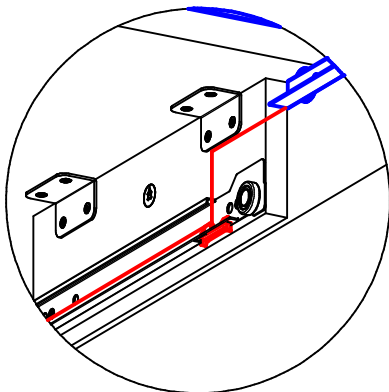

**Loose Hardware**

**BORING GUIDE**

**DETAIL A**

**DETAIL B**

**DETAIL C**

**Keyboard Lock Tab**  
UNLOCK = Push Back  
LOCK = Pull Forward

PACKING LIST			
REF.#	ITEM #	QTY	DESCRIPTION
1	3431-1650	2	Laminate Universal Keyboard Hanger
2	2622611	2	Cam, 16mm
3	Dowel	4	Wooden Dowel, 8mm X 30mm, BLUE
4	260.46.910	4	Angle Bracket, Steel, Zinc
5	1301720	20	Screw, Euro 7mm
6	26228624	2	Bolt, Minifix, M200, 34mm
7	KO-LI350	1	Left Cabinet Glide, 14"
8	KO-RE350	1	Right Cabinet Glide, 14"
9	30 KYBD	1	30"W Keyboard Drawer

**Loose Hardware**

**BORING GUIDE**

**DETAIL A**

**DETAIL B**

**DETAIL C**

**Keyboard Lock Tab**  
UNLOCK = Push Back  
LOCK = Pull Forward

PACKING LIST			
REF.#	ITEM #	QTY	DESCRIPTION
1	3431-1650	2	Laminate Universal Keyboard Hanger
2	2622611	2	Cam, 16mm
3	Dowel	4	Wooden Dowel, 8mm X 30mm, BLUE
4	260.46.910	4	Angle Bracket, Steel, Zinc
5	1301720	16	Screw, Euro 7mm
6	26228624	2	Bolt, Minifix, M200, 34mm
7	KO-LI350	1	Left Cabinet Glide, 14"
8	KO-RE350	1	Right Cabinet Glide, 14"
9	30 KYBD	1	30"W Keyboard Drawer
10	200000005	4	Washer, Flat, #14 x 1/4", Zinc
11	661.1450.HG	4	Screw, Euro 5mm X 14.5mm