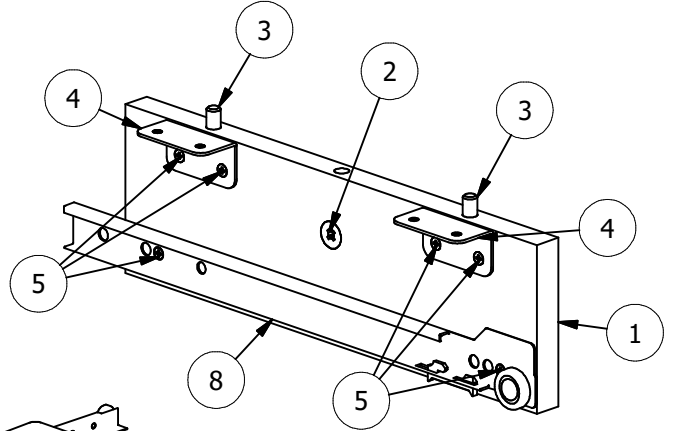

**Loose Hardware**

**BORING GUIDE**

**DETAIL A**

**DETAIL B**

**DETAIL C**

**Keyboard Lock Tab**  
 UNLOCK = Push Back  
 LOCK = Pull Forward

PACKING LIST

REF.#	ITEM #	QTY	DESCRIPTION
1	3431-1650	2	Laminate Universal Keyboard Hanger
2	2622611	2	Cam, 16mm
3	Dowel	4	Wooden Dowel, 8mm X 30mm, BLUE
4	260.46.910	4	Angle Bracket, Steel, Zinc
5	1301720	20	Screw, Euro 7mm
6	26228624	2	Bolt, Minifix, M200, 34mm
7	KO-LI350	1	Left Cabinet Glide, 14"
8	KO-RE350	1	Right Cabinet Glide, 14"
9	34 KYBD	1	34"W Keyboard Drawer

Loose Hardware

BORING GUIDE

**DETAIL A**

**DETAIL B**

**DETAIL C**

**Keyboard Lock Tab**  
 UNLOCK = Push Back  
 LOCK = Pull Forward