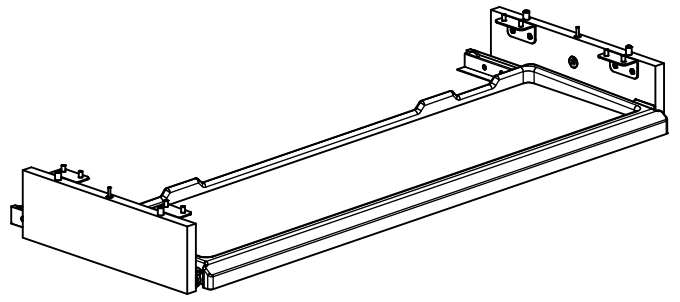

**Loose Hardware**

**BORING GUIDE**

**DETAIL A**

**DETAIL B**

**DETAIL C**

**Keyboard Lock Tab**  
 UNLOCK = Push Back  
 LOCK = Pull Forward

PACKING LIST

REF.#	ITEM #	QTY	DESCRIPTION
1	3431-1650	2	Laminate Universal Keyboard Hanger
2	2622611	2	Cam, 16mm
3	Dowel	4	Wooden Dowel, 8mm X 30mm, BLUE
4	260.46.910	4	Angle Bracket, Steel, Zinc
5	1301720	20	Screw, Euro 7mm
6	26228624	2	Bolt, Minifix, M200, 34mm
7	KO-LI350	1	Left Cabinet Glide, 14"
8	KO-RE350	1	Right Cabinet Glide, 14"
9	34 KYBD	1	34"W Keyboard Drawer