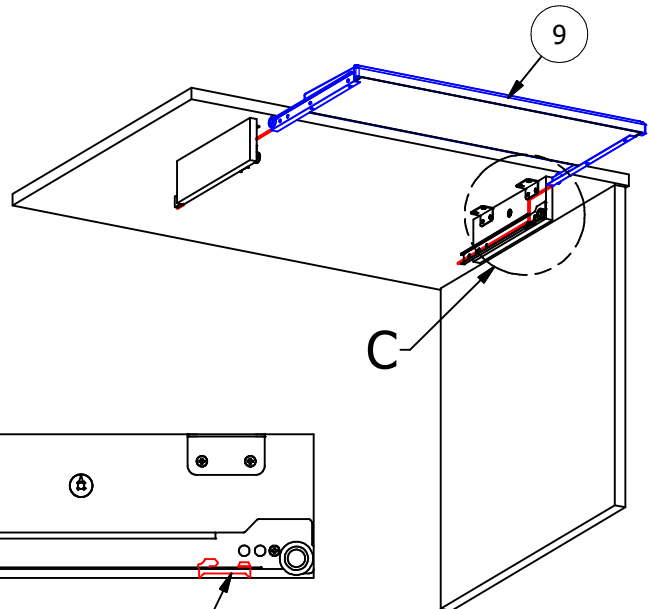

**Loose Hardware**

**BORING GUIDE**

**DETAIL A**

**DETAIL B**

**DETAIL C**

**Keyboard Lock Tab**  
UNLOCK = Push Back  
LOCK = Pull Forward

PACKING LIST			
REF.#	ITEM #	QTY	DESCRIPTION
1	3431-1650	2	Laminate Universal Keyboard Hanger
2	2622611	2	Cam, 16mm
3	Dowel	4	Wooden Dowel, 8mm X 30mm, BLUE
4	260.46.910	4	Angle Bracket, Steel, Zinc
5	1301720	20	Screw, Euro 7mm
6	26228624	2	Bolt, Minifix, M200, 34mm
7	KO-LI350	1	Left Cabinet Glide, 14"
8	KO-RE350	1	Right Cabinet Glide, 14"
9	30 KYBD	1	30"W Keyboard Drawer

**Loose Hardware**

**BORING GUIDE**

**DETAIL A**

**DETAIL B**

**DETAIL C**

**Keyboard Lock Tab**  
UNLOCK = Push Back  
LOCK = Pull Forward

PACKING LIST			
REF.#	ITEM #	QTY	DESCRIPTION
1	3431-1650	2	Laminate Universal Keyboard Hanger
2	2622611	2	Cam, 16mm
3	Dowel	4	Wooden Dowel, 8mm X 30mm, BLUE
4	260.46.910	4	Angle Bracket, Steel, Zinc
5	1301720	16	Screw, Euro 7mm
6	26228624	2	Bolt, Minifix, M200, 34mm
7	KO-LI350	1	Left Cabinet Glide, 14"
8	KO-RE350	1	Right Cabinet Glide, 14"
9	30 KYBD	1	30"W Keyboard Drawer
10	200000005	4	Washer, Flat, #14 x 1/4", Zinc
11	661.1450.HG	4	Screw, Euro 5mm X 14.5mm

**Loose Hardware**

**BORING GUIDE**

**DETAIL A**

**DETAIL B**

**DETAIL C**

**Keyboard Lock Tab**  
 UNLOCK = Push Back  
 LOCK = Pull Forward

PACKING LIST

REF.#	ITEM #	QTY	DESCRIPTION
1	3431-1650	2	Laminate Universal Keyboard Hanger
2	2622611	2	Cam, 16mm
3	Dowel	4	Wooden Dowel, 8mm X 30mm, BLUE
4	260.46.910	4	Angle Bracket, Steel, Zinc
5	1301720	20	Screw, Euro 7mm
6	26228624	2	Bolt, Minifix, M200, 34mm
7	KO-LI350	1	Left Cabinet Glide, 14"
8	KO-RE350	1	Right Cabinet Glide, 14"
9	34 KYBD	1	34"W Keyboard Drawer