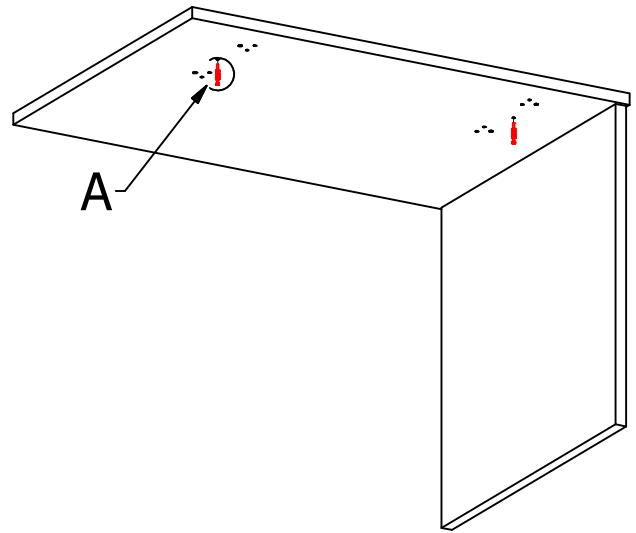

**Loose Hardware**

**BORING GUIDE**

**DETAIL A**

**DETAIL B**

**DETAIL C**

**Keyboard Lock Tab**  
 UNLOCK = Push Back  
 LOCK = Pull Forward

PACKING LIST

REF.#	ITEM #	QTY	DESCRIPTION
1	3431-1650	2	Laminate Universal Keyboard Hanger
2	2622611	2	Cam, 16mm
3	Dowel	4	Wooden Dowel, 8mm X 30mm, BLUE
4	260.46.910	4	Angle Bracket, Steel, Zinc
5	1301720	20	Screw, Euro 7mm
6	26228624	2	Bolt, Minifix, M200, 34mm
7	KO-LI350	1	Left Cabinet Glide, 14"
8	KO-RE350	1	Right Cabinet Glide, 14"
9	34 KYBD	1	34"W Keyboard Drawer

Loose Hardware

BORING GUIDE

**DETAIL A**

**DETAIL B**

**DETAIL C**

**Keyboard Lock Tab**  
 UNLOCK = Push Back  
 LOCK = Pull Forward