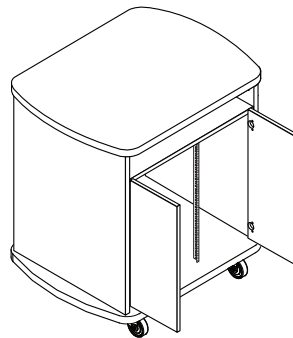

Standing Height Lecterns Curved Top & Bottom

NOVA
SOLUTIONS™
800-730-6682
novadesk.com

Model Number Structure

LM = Laminate Modesty
MM = Metal Modesty

Dimensions

2 Door, 14 Rack Units:

- Depth Options: 30" & 36"
- Width Options: 30"/36" & 36"/42" (Chassis Width/Top Width)
- Height: 41"

2 Door, 28 Rack Units:

- Depth Options: 30" & 36"
- Width: 42"/48" (Chassis Width/Top Width)
- Height: 41"

3 Door, 28 Rack Units:

- Depth Options: 30" & 36"
- Width: 48"/54" (Chassis Width/Top Width)
- Height: 41"

Includes/Features:

- Flip-up Shelf (Optional)
- Wire Management
- Multi-plug Power Strips
- Locking Casters
- Locking Doors
- Ships Assembled
- 1" Thermofused Melamine
- Flat PVC Edge Banding
- Removable Locking Modesty Panels in Laminate or Perforated Metal
- Rack Rails
- Pull-out Shelf for Digital Presenters