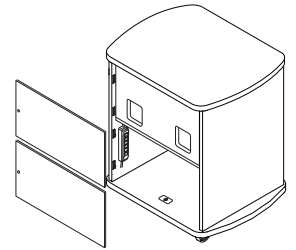

Modesty Panel Options

Laminate Modesty Panel