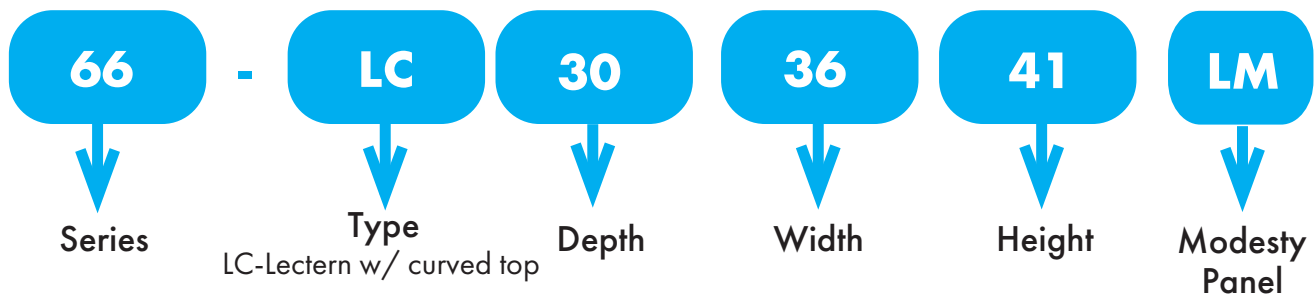

Standing Height Lecterns Curved Top & Bottom

NOVA
SOLUTIONS™
800-730-6682
novadesk.com

Model Number Structure

LM = Laminate Modesty
MM = Metal Modesty

Dimensions

2 Door, 14 Rack Units:

- Depth Options: 30" & 36"
- Width Options: 30"/36" & 36"/42" (Chassis Width/Top Width)
- Height: 41"

2 Door, 28 Rack Units:

- Depth Options: 30" & 36"
- Width: 42"/48" (Chassis Width/Top Width)
- Height: 41"

3 Door, 28 Rack Units:

- Depth Options: 30" & 36"
- Width: 48"/54" (Chassis Width/Top Width)
- Height: 41"