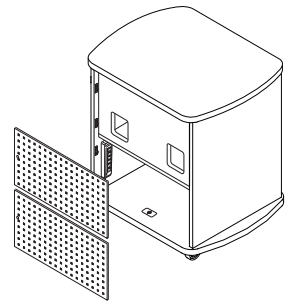

Perforated Metal Modesty Panel