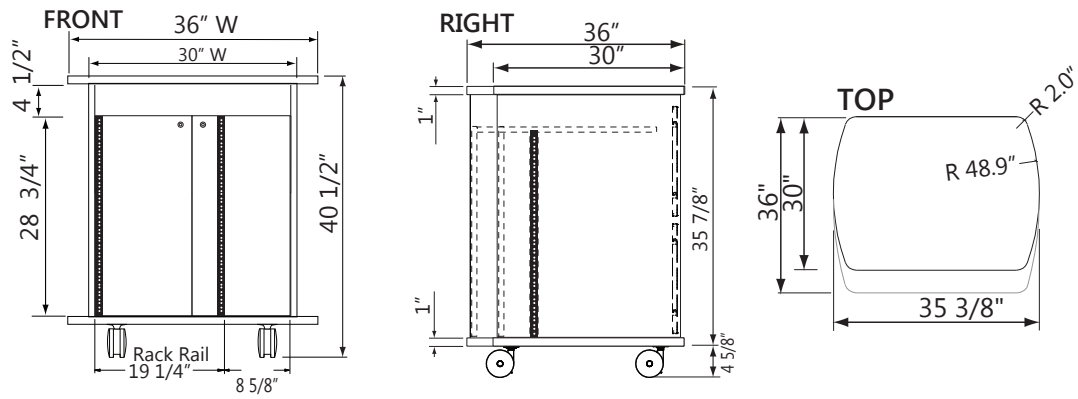

Color Options

Base Color Options

Worksurface Color Options

Metallic Color Options (for Metal Modesty)

Modesty Panel Options

Also Available with these Visual Display Options (Some Restrictions Apply)

Trolley™ Monitor Lift With the press of a button, the display emerges from its fully recessed compartment beneath the work surface while the patented access door provides a clean, uncluttered work space.

Downview™ The fully-adjustable arm allows for easy, under desk mounting of any flat panel display with all the benefits of the ergonomically proven Downward Gaze viewing angle.

Articulating Surface Mount Arm The Articulating Surface Arm provides an adjustable and secure mounting solution for computer monitors

Surface Mount Arm The Surface Mount Arm attaches to the underside of the work surface and provides limited adjustability of the flat panel display.