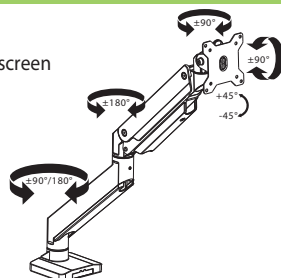

5. Select Desk Options & Factory Installed Accessories (see next page)

Ex: 11225PD (Pop-up Power / Data Center)

Model Number Structure

48 - **GD** **304830** **RX**
Series Type Size CPU
 GD=Gaming Desk D x W x H Style
 XX=No CPU
 RX=Right Slide-out CPU Shelf
 LX=Left Slide-out CPU Shelf

Visual Display Option

Articulating Surface Mount Arm

Maximum monitor dimensions: Up to 35" widescreen

Maximum monitor weight: 33 lb

Base Rotation Range: ±90° / 180°

Middle Rotation Range: ±180°

Monitor Rotation Range: ±90°

Monitor Orientation Rotation: ±90°

Monitor Tilt Range: ±45°

Grommets

Standard grommets in end panels are rectangular black plastic.

Gaming Desks

D x W x H (in.)	ft ³ / lbs	Model	List Price
30 x 36 x 30	22.6 / 133	48-GD303630XX	\$937
30 x 42 x 30	26.3 / 144	48-GD304230XX	\$1,003
30 x 48 x 30	29.9 / 155	48-GD304830XX	\$1,069
30 x 60 x 30	37.3 / 177	48-GD306030XX	\$1,267