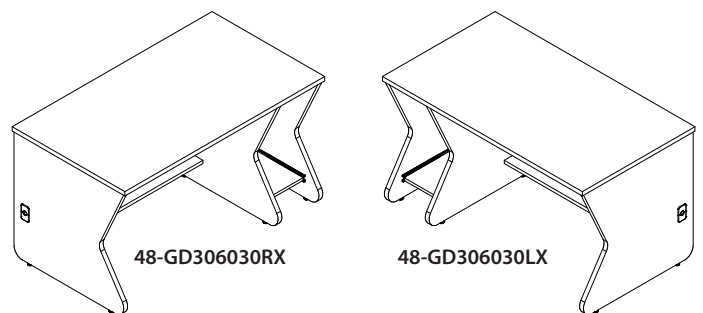

Monitor Orientation Rotation: ±90°

Monitor Tilt Range: ±45°

Grommets

Standard grommets in end panels are rectangular black plastic.

Gaming Desks

D x W x H (in.)	ft ³ / lbs	Model	List Price
30 x 36 x 30	22.6 / 133	48-GD303630XX	\$937
30 x 42 x 30	26.3 / 144	48-GD304230XX	\$1,003
30 x 48 x 30	29.9 / 155	48-GD304830XX	\$1,069
30 x 60 x 30	37.3 / 177	48-GD306030XX	\$1,267

Gaming Desks with Slide-out CPU Shelf

D x W x H (in.)	ft ³ / lbs	Model	List Price
30 x 42 x 30	26.3 / 164	48-GD304230RX	\$1,390
30 x 48 x 30	29.9 / 175	48-GD304830RX	\$1,456
30 x 60 x 30	37.3 / 197	48-GD306030RX	\$1,654
30 x 42 x 30	26.3 / 164	48-GD304230LX	\$1,390
30 x 48 x 30	29.9 / 175	48-GD304830LX	\$1,456
30 x 60 x 30	37.3 / 197	48-GD306030LX	\$1,654