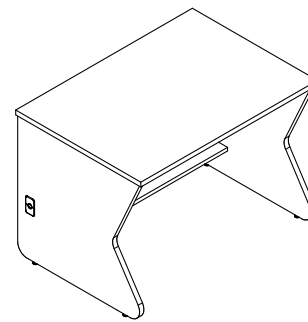

Monitor Orientation Rotation: ±90°

Monitor Tilt Range: ±45°

Grommets

Standard grommets in end panels are rectangular black plastic.

Gaming Desks

D x W x H (in.)	ft ³ / lbs	Model	List Price
30 x 36 x 30	22.6 / 133	48-GD303630XX	\$937
30 x 42 x 30	26.3 / 144	48-GD304230XX	\$1,003
30 x 48 x 30	29.9 / 155	48-GD304830XX	\$1,069
30 x 60 x 30	37.3 / 177	48-GD306030XX	\$1,267

Gaming Desks with Slide-out CPU Shelf

D x W x H (in.)	ft ³ / lbs	Model	List Price
30 x 42 x 30	26.3 / 164	48-GD304230RX	\$1,390
30 x 48 x 30	29.9 / 175	48-GD304830RX	\$1,456
30 x 60 x 30	37.3 / 197	48-GD306030RX	\$1,654
30 x 42 x 30	26.3 / 164	48-GD304230LX	\$1,390
30 x 48 x 30	29.9 / 175	48-GD304830LX	\$1,456
30 x 60 x 30	37.3 / 197	48-GD306030LX	\$1,654