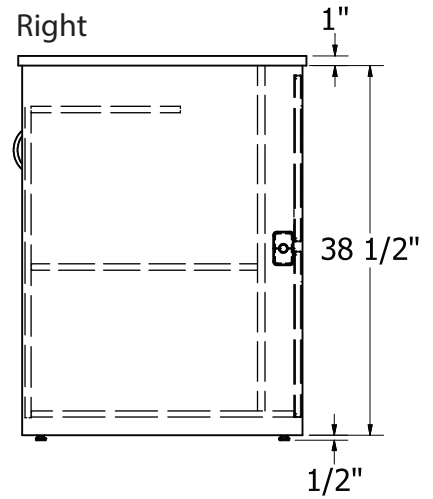

Pull Style & Finish Options

STEEL

SB - Black
SP - Chrome Polished
SM - Chrome Matte

MODERN

MC - Chrome Matte

Front

Right

Color Options

Base Color Options

Worksurface Color Options

Metallic Color Options (for Metal Modesty)

Modesty Panel Options

Also Available with these Visual Display Options (Some Restrictions Apply)

Trolley™ Monitor Lift With the press of a button, the display emerges from its fully recessed compartment beneath the work surface while the patented access door provides a clean, uncluttered work space.

Downview™ The fully-adjustable arm allows for easy, under desk mounting of any flat panel display with all the benefits of the ergonomically proven Downward Gaze viewing angle.

Articulating Surface Mount Arm The Articulating Surface Arm provides an adjustable and secure mounting solution for computer monitors

Surface Mount Arm The Surface Mount Arm attaches to the underside of the work surface and provides limited adjustability of the flat panel display.