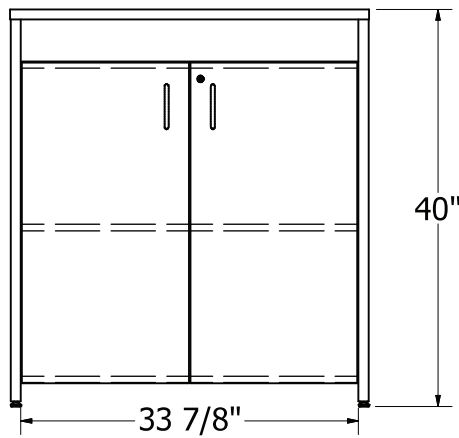

Pull Style & Finish Options

STEEL

SB - Black
SP - Chrome Polished
SM - Chrome Matte

MODERN

MC - Chrome Matte

Front