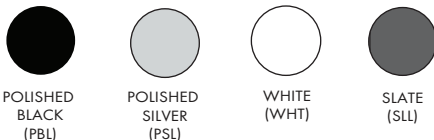

Metallic Color Options (for Metal Modesty)