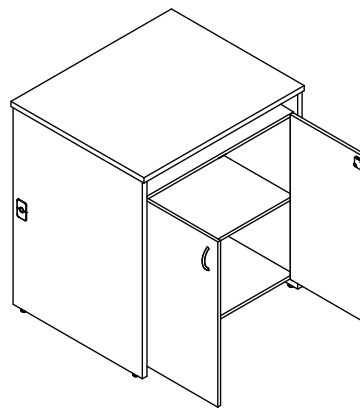

### Dimensions

#### 2 Door / 2 Fixed Shelves:

- Depth Options: 24" / 30" / 36"
- Width: 36"
- Height: 40"