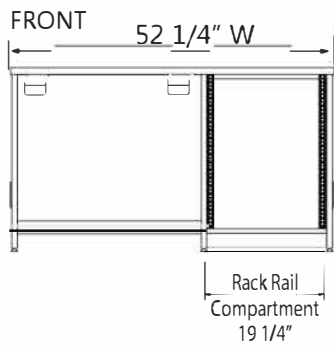

Color Options

Base Color Options

Worksurface Color Options

Metallic Color Options (for Metal Modesty)

Modesty Panel Options

Modesty Combinations for Laminate Modesty

- LC - Laminate Modesty Panels & CPU Shelf
- LD - Laminate Modesty Panels & CPU compartment w/ door
- LL - Laminate modesty; D-Top Left
- LM - Laminate Modesty Panels
- LR - Laminate Modesty; D-Top Right
- LX - Laminate Modesty; No CPU shelf

Modesty Combinations for Perforated Metal Modesty

- MC - Metal Modesty Panels & CPU Shelf
- MD - Metal Modesty Panels & CPU compartment w/ door
- ML - Metal modesty; D-Top Left
- MM - Metal Modesty Panels
- MR - Metal Modesty; D-Top Right
- MX - Metal Modesty; No CPU shelf

Also Available with all Visual Display Options