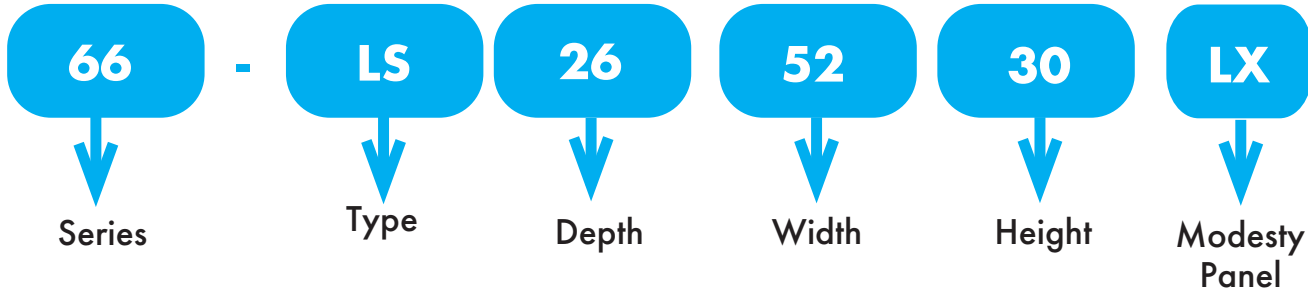

Seated Height Lecterns

800-730-6682
novadesk.com

ADA Compliant
Options Available

Model Number Structure

See next page
for Modesty
combinations

Dimensions

- Depth Options: 26" / 30"
- Width: 53-3/8"
- Height Options: 30" / 32" (ADA Height Compliant)