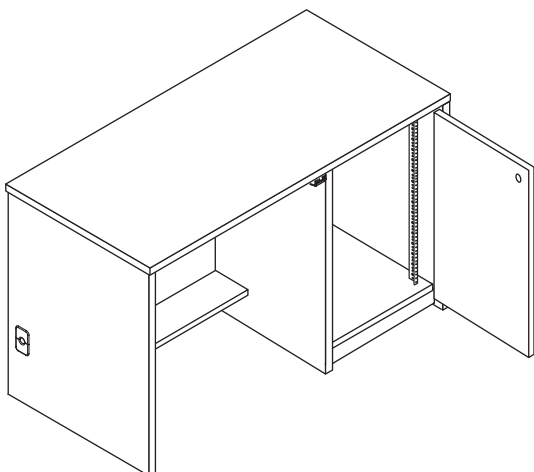

Seated Height Lecterns

800-730-6682
novadesk.com

ADA Compliant
Options Available

Model Number Structure

See next page
for Modesty
combinations

Dimensions

- Depth Options: 26" / 30"
- Width: 53-3/8"
- Height Options: 30" / 32" (ADA Height Compliant)

Includes/Features:

- 1" Thermofused Melamine
- Flat PVC Edge Banding
- Removable Locking Modesty Panels in Laminate or Perforated Metal
- Rack Rails
- Flip-up Shelf (optional)
- Wire Management
- Multi-plug Power Strips
- Locking Casters
- Locking Doors
- Ships Assembled