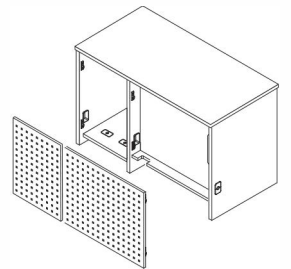

Perforated Metal Modesty Panel

Modesty Combinations for Laminate Modesty

- LC - Laminate Modesty Panels & CPU Shelf
- LD - Laminate Modesty Panels & CPU compartment w/ door
- LL - Laminate modesty; D-Top Left
- LM - Laminate Modesty Panels
- LR - Laminate Modesty; D-Top Right
- LX - Laminate Modesty; No CPU shelf

Modesty Combinations for Perforated Metal Modesty

- MC - Metal Modesty Panels & CPU Shelf
- MD - Metal Modesty Panels & CPU compartment w/ door
- ML - Metal modesty; D-Top Left
- MM - Metal Modesty Panels
- MR - Metal Modesty; D-Top Right
- MX - Metal Modesty; No CPU shelf