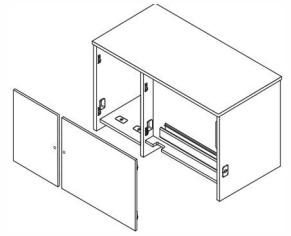

Modesty Panel Options

Laminate Modesty Panel