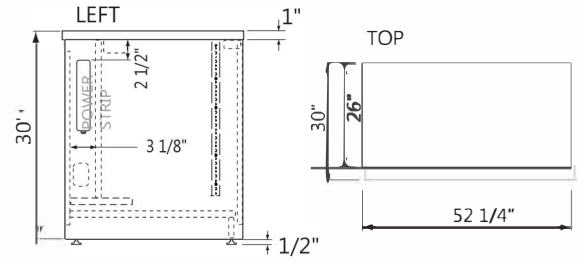

Color Options

Base Color Options

Worksurface Color Options

Metallic Color Options (for Metal Modesty)

Modesty Panel Options

Modesty Combinations for Laminate Modesty

- LC - Laminate Modesty Panels & CPU Shelf
- LD - Laminate Modesty Panels & CPU compartment w/ door
- LL - Laminate modesty; D-Top Left
- LM - Laminate Modesty Panels
- LR - Laminate Modesty; D-Top Right
- LX - Laminate Modesty; No CPU shelf

Modesty Combinations for Perforated Metal Modesty

- MC - Metal Modesty Panels & CPU Shelf
- MD - Metal Modesty Panels & CPU compartment w/ door
- ML - Metal modesty; D-Top Left
- MM - Metal Modesty Panels
- MR - Metal Modesty; D-Top Right
- MX - Metal Modesty; No CPU shelf

Also Available with all Visual Display Options