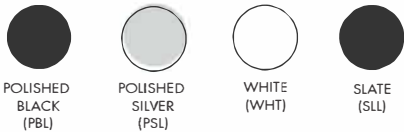

Color Options

Base Color Options

Worksurface Color Options

Metallic Color Options (for Metal Modesty)

Modesty Panel Options

Laminate Modesty Panel

Perforated Metal Modesty Panel

Modesty Combinations for Laminate Modesty

- LC - Laminate Modesty Panels & CPU Shelf
- LD - Laminate Modesty Panels & CPU compartment w/ door
- LL - Laminate modesty; D-Top Left
- LM - Laminate Modesty Panels
- LR - Laminate Modesty; D-Top Right
- LX - Laminate Modesty; No CPU shelf