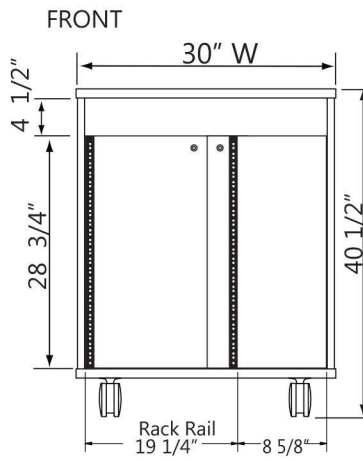

Standing Height Lecterns Square Top

Model Number Structure

LM = Laminate Modesty
Mm = Metal Modesty

Dimensions

14 Rack Units / 2 Doors

- Depth Options: 30" / 36"
- Width Options: 30" / 36"
- Height: 41"

28 Rack Units / 2 Doors

- Depth Options: 30" / 36"
- Width Options: 42"
- Height: 41"

28 Rack Units / 3 Doors

- Depth Options: 30" / 36"
- Width Options: 48"
- Height: 41"

Includes/Features:

- 1" Thermofused Melamine
- Flat PVC Edge Banding
- Removable Locking Modesty Panels in Laminate or Perforated Metal
- Rack Rails
- Pull-out Shelf for Digital Presenters
- Flip-up Shelf (Optional)
- Wire Management
- Multi-plug Power Strips
- Locking Casters
- Locking Doors
- Ships Assembled

Options for Standing Height Lecterns

2 Space Rack Drawer

Attaches to rack rails. Takes up 2 RU space. 50 lb. weight capacity
Model Number: 66-2DRAWER

Flip-up shelf

Shipped Separately. Color matches worksurface of desk ordered. Located 3" down from worksurface.
Sizes available for all desks. See pricebook for model numbers.