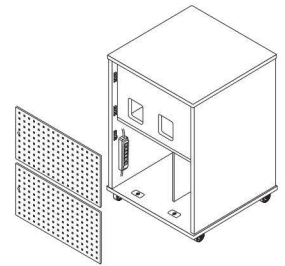

Perforated Metal Modesty Panel