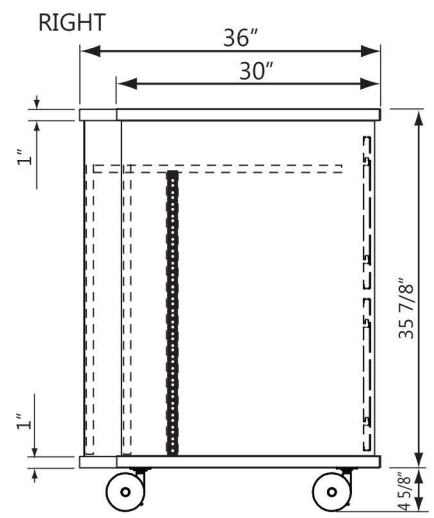

Standing Height Lecterns Square Top

Model Number Structure

LM = Laminate Modesty
Mm = Metal Modesty

Dimensions

14 Rack Units / 2 Doors

- Depth Options: 30" / 36"
- Width Options: 30" / 36"
- Height: 41"

28 Rack Units / 2 Doors

- Depth Options: 30" / 36"
- Width Options: 42"
- Height: 41"

28 Rack Units / 3 Doors

- Depth Options: 30" / 36"
- Width Options: 48"
- Height: 41"

Includes/Features:

- 1" Thermofused Melamine
- Flat PVC Edge Banding
- Removable Locking Modesty Panels in Laminate or Perforated Metal
- Rack Rails
- Pull-out Shelf for Digital Presenters
- Flip-up Shelf (Optional)
- Wire Management
- Multi-plug Power Strips
- Locking Casters
- Locking Doors
- Ships Assembled