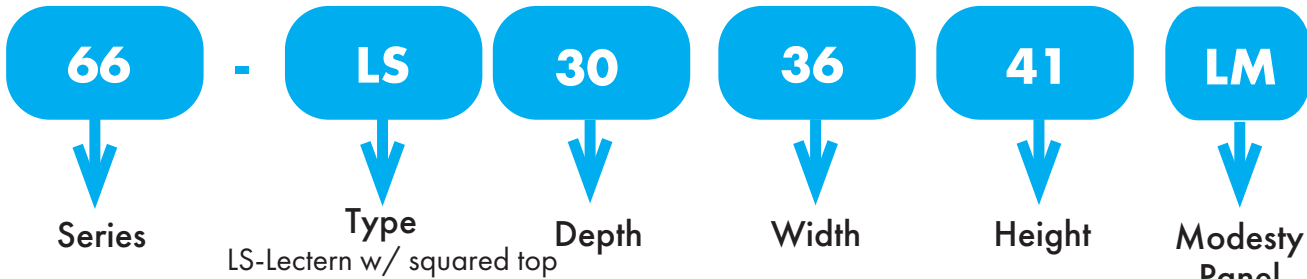

Standing Height Lecterns Square Top

Model Number Structure

LM = Laminate Modesty
Mm = Metal Modesty

Dimensions

14 Rack Units / 2 Doors

- Depth Options: 30" / 36"
- Width Options: 30" / 36"
- Height: 41"

28 Rack Units / 2 Doors

- Depth Options: 30" / 36"
- Width Options: 42"
- Height: 41"

28 Rack Units / 3 Doors

- Depth Options: 30" / 36"
- Width Options: 48"
- Height: 41"

Includes/Features:

- 1" Thermofused Melamine
- Flat PVC Edge Banding
- Removable Locking Modesty Panels in Laminate or Perforated Metal
- Rack Rails
- Pull-out Shelf for Digital Presenters
- Flip-up Shelf (Optional)
- Wire Management
- Multi-plug Power Strips
- Locking Casters
- Locking Doors
- Ships Assembled