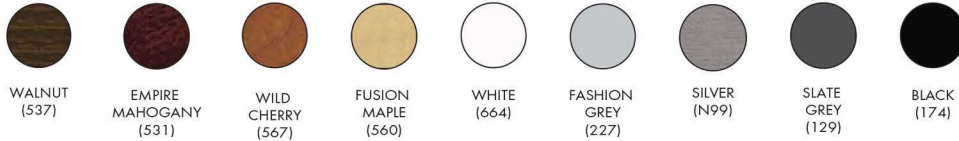

- Depth Options: 30" / 36"
- Width Options: 42"
- Height: 41"

28 Rack Units / 3 Doors

- Depth Options: 30" / 36"
- Width Options: 48"
- Height: 41"

Includes/Features:

- 1" Thermofused Melamine
- Flat PVC Edge Banding
- Removable Locking Modesty Panels in Laminate or Perforated Metal
- Rack Rails
- Pull-out Shelf for Digital Presenters
- Flip-up Shelf (Optional)
- Wire Management
- Multi-plug Power Strips
- Locking Casters
- Locking Doors
- Ships Assembled

Color Options

Base Color Options

Worksurface Color Options

Metallic Color Options (for Metal Modesty)

Modesty Panel Options

Laminate Modesty Panel

Perforated Metal Modesty Panel

Also Available with these Visual Display Options (Some Restrictions Apply)