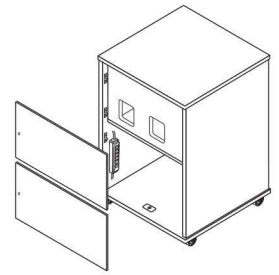

Modesty Panel Options

Laminate Modesty Panel