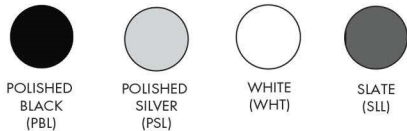

- Depth Options: 30" / 36"
- Width Options: 42"
- Height: 41"

28 Rack Units / 3 Doors

- Depth Options: 30" / 36"
- Width Options: 48"
- Height: 41"

Includes/Features:

- 1" Thermofused Melamine
- Flat PVC Edge Banding
- Removable Locking Modesty Panels in Laminate or Perforated Metal
- Rack Rails
- Pull-out Shelf for Digital Presenters
- Flip-up Shelf (Optional)
- Wire Management
- Multi-plug Power Strips
- Locking Casters
- Locking Doors
- Ships Assembled

Color Options

Base Color Options

Worksurface Color Options

Metallic Color Options (for Metal Modesty)

Modesty Panel Options

Laminate Modesty Panel

Perforated Metal Modesty Panel

Also Available with these Visual Display Options (Some Restrictions Apply)