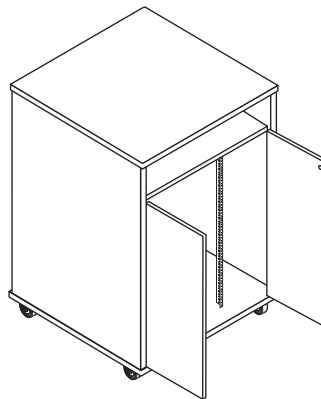

Standing Height Lecterns Square Top

Model Number Structure

LM = Laminate Modesty
Mm = Metal Modesty

Dimensions

14 Rack Units / 2 Doors

- Depth Options: 30" / 36"
- Width Options: 30" / 36"
- Height: 41"

28 Rack Units / 2 Doors

- Depth Options: 30" / 36"
- Width Options: 42"
- Height: 41"

28 Rack Units / 3 Doors

- Depth Options: 30" / 36"
- Width Options: 48"
- Height: 41"

Includes/Features:

- 1" Thermofused Melamine
- Flat PVC Edge Banding
- Removable Locking Modesty Panels in Laminate or Perforated Metal
- Rack Rails
- Pull-out Shelf for Digital Presenters
- Flip-up Shelf (Optional)
- Wire Management
- Multi-plug Power Strips
- Locking Casters
- Locking Doors
- Ships Assembled

Trolley™ Monitor Lift With the press of a button, the display emerges from its fully recessed compartment beneath the work surface while the patented access door provides a clean, uncluttered work space.