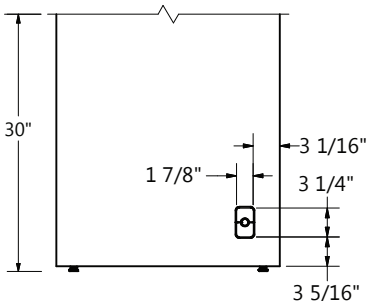

End Panel Options

Standard End