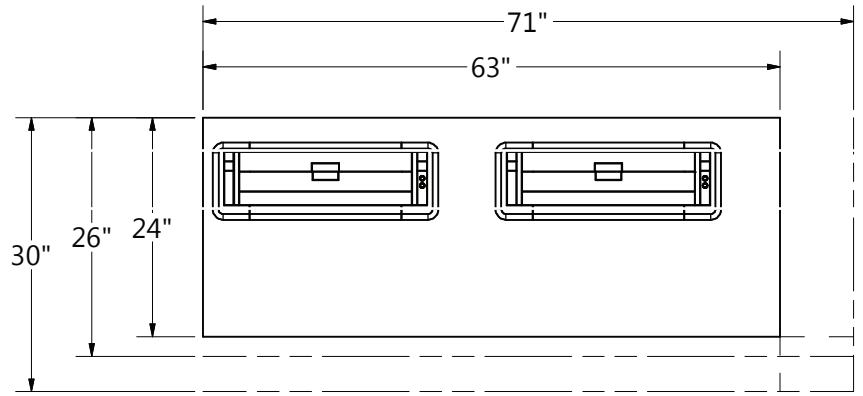

### Model Number Structure

- Includes/Features:**
- Trolley™ Monitor Lift with Intelligent Motion Technology.
  - iMod™ wire management compartment with removable modesty panel to conceal wires.
  - Multi-plug powerstrip per user.
  - Thermofused Melamine worksurface & base.
  - Flat PVC edgework with matching colors.
  - Compatible with NOVALinked™
  - Manufactured with recycled post-industrial materials.
  - Available in a single or double desk.
  - Ships Assembled
  - Proudly made in the USA

## Single Desk Size Options

## Double Desk Size Options

Trolley™ E CPU Size Table		
Desk Width	Max CPU Width	Max CPU Height
32" Single	7-7/16"	16"
36" Single	8-1/2"	16"
42" Single	8-1/2"	16"
63" Double	7-7/16"	16"
71" Double	8-1/2"	16"

Trolley™ EXL CPU Size Table		
Desk Width	Max CPU Width	Max CPU Height
32" Single	4"	16"
36" Single	6-3/4"	16"
42" Single	8-1/2"	16"
63" Double	4"	16"
71" Double	6-3/4"	16"

Max Monitor Size			
Trolley	Monitor Width	Monitor Height	Monitor Depth
E	18-7/8" W	14-1/2" H	2-1/2" D
EXL	22-7/8" W	14-1/2" H	2-1/2" D