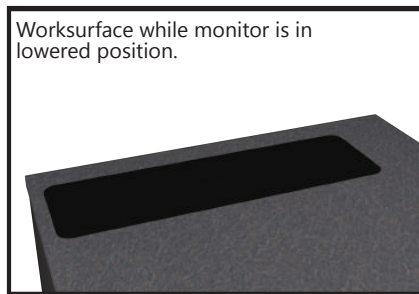

### Model Number Structure

- Includes/Features:**
- Trolley™ Monitor Lift with Intelligent Motion Technology.
  - iMod™ wire management compartment with removable modesty panel to conceal wires.
  - Multi-plug powerstrip per user.
  - Thermofused Melamine worksurface & base.
  - Flat PVC edgework with matching colors.
  - Compatible with NOVALinked™
  - Manufactured with recycled post-industrial materials.
  - Available in a single or double desk.
  - Ships Assembled
  - Proudly made in the USA