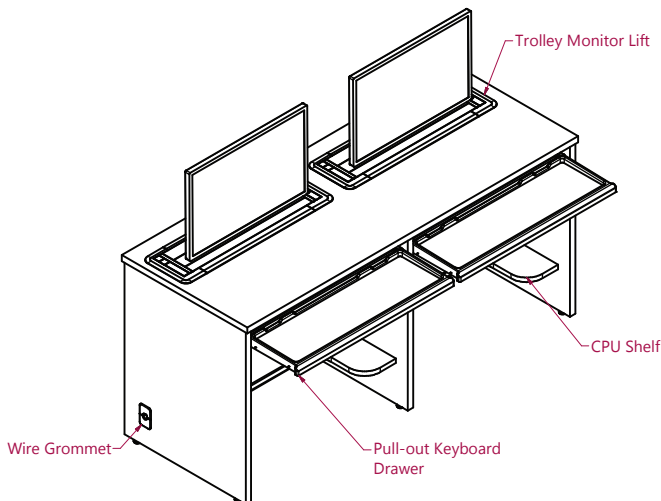

### Model Number Structure

- Includes/Features:**
- Trolley™ Monitor Lift with Intelligent Motion Technology.
  - iMod™ wire management compartment with removable modesty panel to conceal wires.
  - Multi-plug powerstrip per user.
  - Thermofused Melamine worksurface & base.
  - Flat PVC edgework with matching colors.
  - Compatible with NOVALinked™
  - Manufactured with recycled post-industrial materials.
  - Available in a single or double desk.
  - Ships Assembled
  - Proudly made in the USA

## Single Desk Size Options