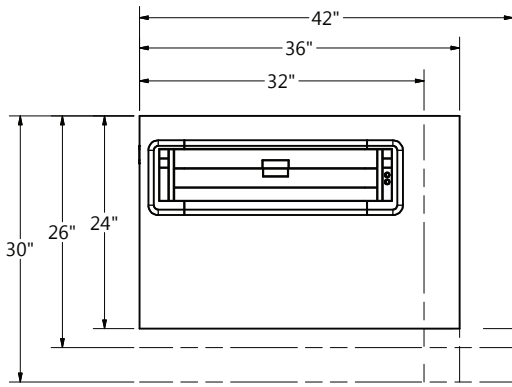

Single Desk Size Options