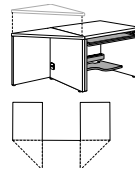

Wedges

Hardware included

For 24" D units:

90 Degree Angle- Includes end panels and grommet.
Must specify base and worksurface color.
To add wedges, use model number **46-WG2433090**

For 30" D units:

90 Degree Angle - Includes end panels and grommet.
Must specify base and worksurface color.
To add wedges, use model number **46-WG30423090**

No Powerstrip

Powerstrip included in all desks by default, to remove, add "-X" to the end of model number.

Locking iMod™ Modesty

To add locking iMod™ modesty, add "-L" to the end of model number. (Locking Modesty automatically paired with Locking CPU Door).

- Available in both Laminate or Perforated Metal