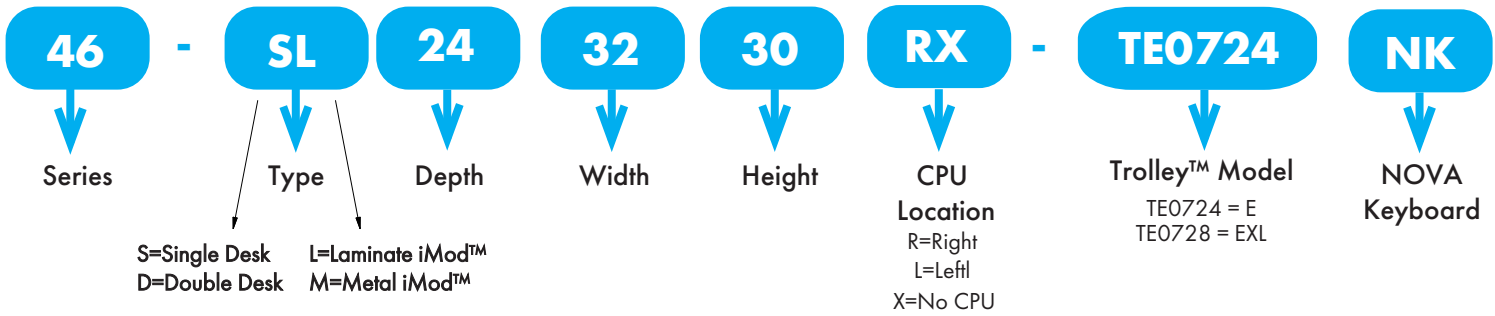

# Computer Training Desks

## Trolley™ Monitor Lift

800-730-6682  
novadesk.com

ADA Compliant

### Model Number Structure

- Includes/Features:**
- Trolley™ Monitor Lift with Intelligent Motion Technology.
  - iMod™ wire management compartment with removable modesty panel to conceal wires.
  - Multi-plug powerstrip per user.
  - Thermofused Melamine worksurface & base.
  - Flat PVC edgework with matching colors.
  - Compatible with NOVALinked™
  - Manufactured with recycled post-industrial materials.
  - Available in a single or double desk.
  - Ships Assembled
  - Proudly made in the USA

## Single Desk Size Options