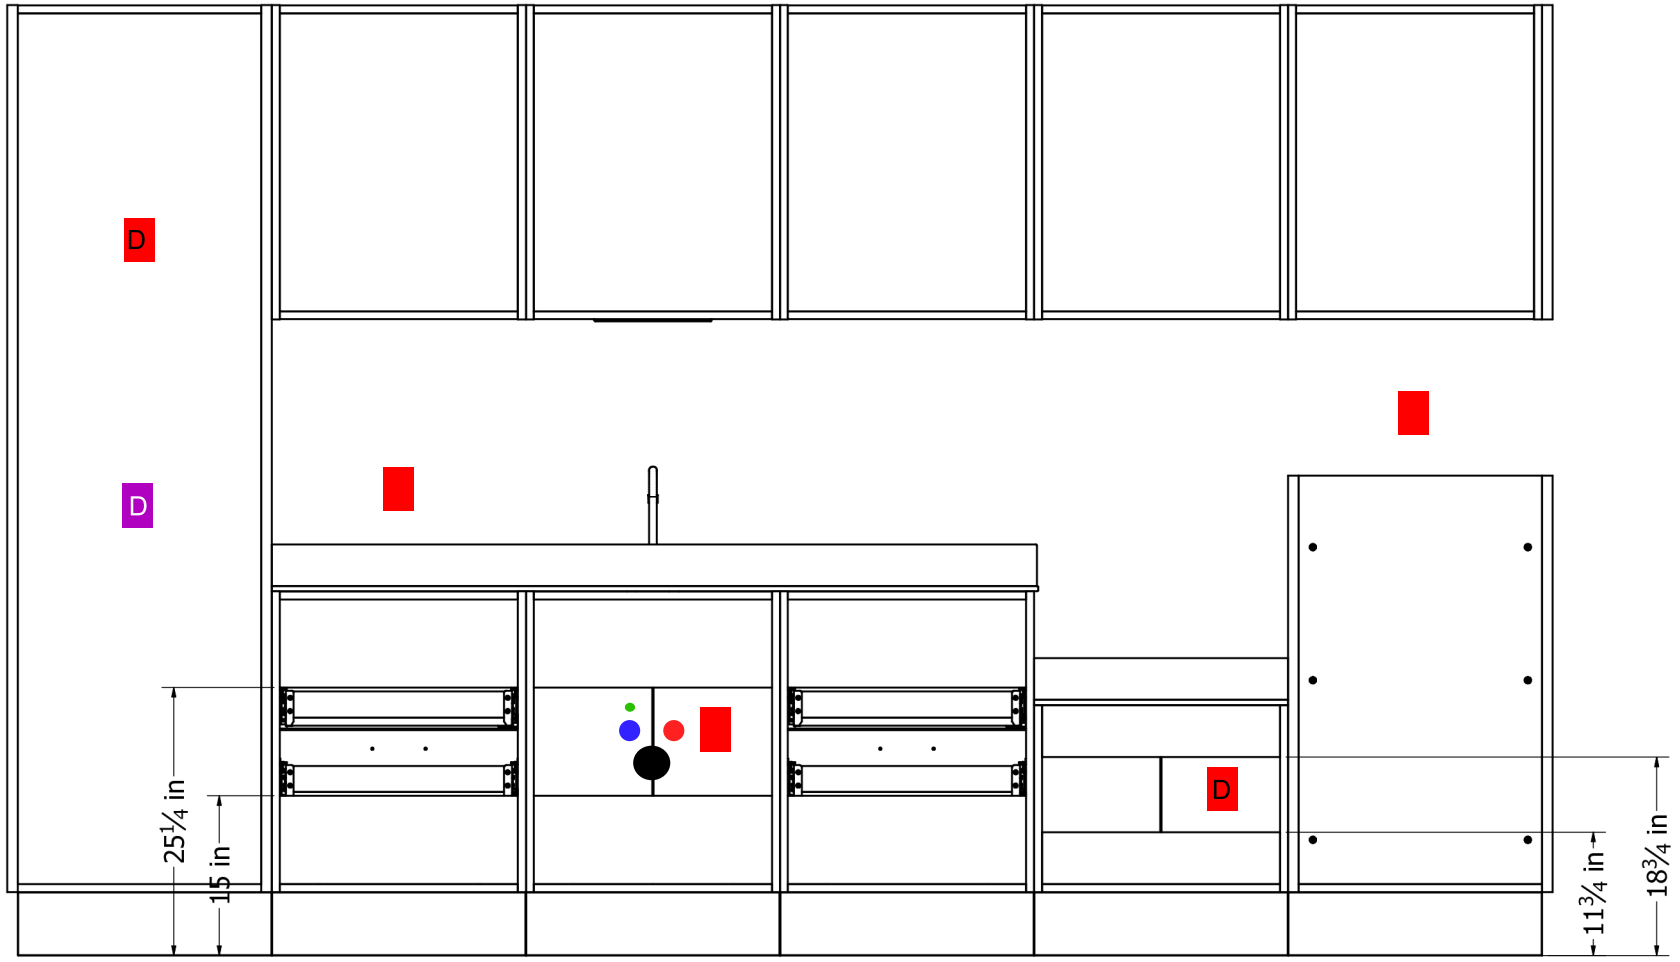

- D Dedicated Circuit
- Cold Water Supply
- 110 Volt Receptacle
- Hot Water Supply
- 220 Volt Receptacle
- Drain
- Air Supply

 NOVA SOLUTIONS, Inc.
 421 Industrial Avenue
 Effingham, Illinois 62401
 800.730.6682
 217.342.7070
 novadesk.com

TITLE: ALSTR-00068 SHEET: 1 OF 2

DRAWN BY: A Heaton DATE: 03/28/24 SIZE: C

DR2088

BACK VIEW

- D Dedicated Circuit
- Cold Water Supply
- 110 Volt Receptacle
- Hot Water Supply
- 220 Volt Receptacle
- Drain
- Air Supply