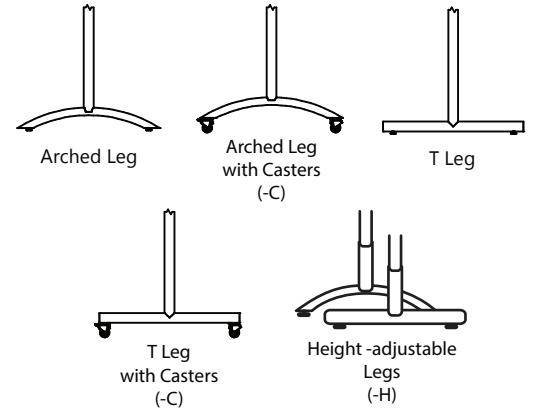

Computer Tables

Featuring **iMod™** Wire Management System

Your environment is critical to the learning process. NOVA Tables offer the functionality, style, and configuration options needed for today's digital leaning environment. Choose from a wide variety of sizes, styles, and configurations to fit any application or room layout.

Available with these Visual Display Options:

- Trolley™ E & EXL Monitor Lift System
- Downview™
- Articulating Surface Mount Arm
- Surface Mount Arm

A Variety of Leg Styles Available

Trolley™ Monitor Lift in lowered position

Trolley™ Monitor Lift in raised position

Downview™

Articulating Surface Mount Arm

Surface Mount Arm front view

Surface Mount Arm side view

Variety Of Sizes to Fit Any Room Layout

Ada Compliant Desks Available