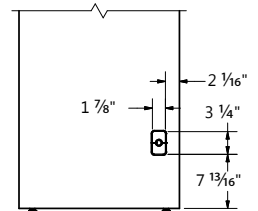

Max Monitor Size			
Trolley	Monitor Width	Monitor Height	Monitor Depth
TDV0728	22 7/8" W	14 1/2" H	2 1/2" D

CPU Size Table	
Desk Width	Max CPU Width
58"	4 1/2"

Standard End

Optional Contoured End

Wire Management Channel
Laminate Mod Panel Option
Model # 47-SL...

Max Monitor Size			
Trolley	Monitor Width	Monitor Height	Monitor Depth
TDV0724	18 7/8" W	14 1/2" H	2 1/2" D

CPU Size Table	
Desk Width	Max CPU Width
50"	4 1/2"

Standard End

Optional Contoured End