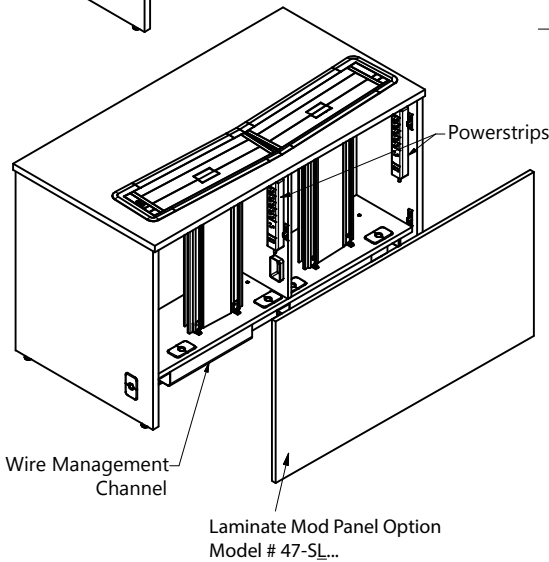

Optional Contoured End