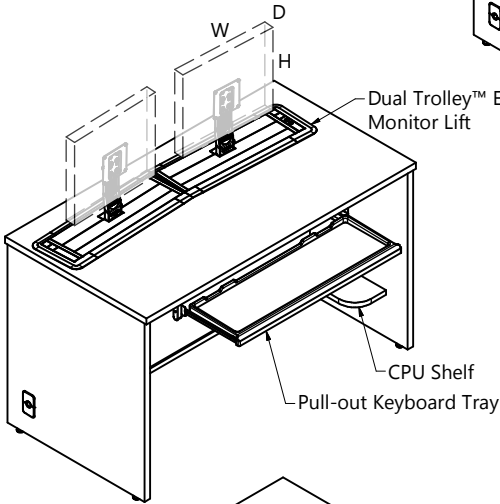

Visual Display Options

Dual Trolley™ E Monitor Lift
TDV0724NK

Accessories

Available with grommets, dataports, privacy panels, and other accessories.

Other Options

Also available with Contoured Ends or as an ADA Height-Compliant workstation.

Max Monitor Size			
Trolley	Monitor Width	Monitor Height	Monitor Depth
TDV0724	18 7/8" W	14 1/2" H	2 1/2" D

CPU Size Table	
Desk Width	Max CPU Width
50"	4 1/2"

Standard End

Optional Contoured End