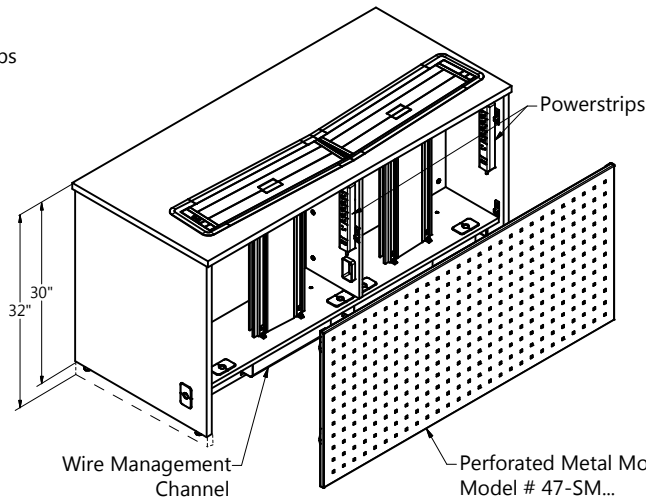

Laminate Colors

B = Base W = Worksurface

Metal Color

Features

- Thermofused Melamine Work Surface
- Flat PVC Edgebanding
- iMod™ compartment with removable modesty panel (Available in laminate or metal)
- Wire management and 2 six plug powerstrips
- Manufactured with recycled post-industrial materials
- Ships assembled

Max Monitor Size			
Trolley	Monitor Width	Monitor Height	Monitor Depth
TDV0728	22 7/8" W	14 1/2" H	2 1/2" D

CPU Size Table	
Desk Width	Max CPU Width
58"	4 1/2"

Standard End

Optional Contoured End

Wire Management Channel
Laminate Mod Panel Option
Model # 47-SL...