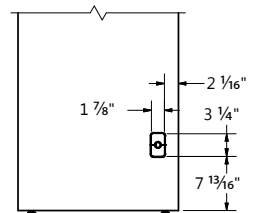

Max Monitor Size			
Trolley	Monitor Width	Monitor Height	Monitor Depth
TDV0724	18 7/8" W	14 1/2" H	2 1/2" D

CPU Size Table	
Desk Width	Max CPU Width
50"	4 1/2"

Standard End

Optional Contoured End