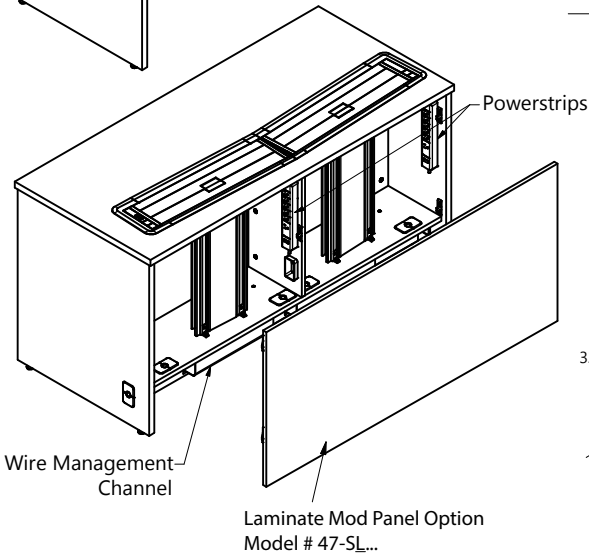

Max Monitor Size			
Trolley	Monitor Width	Monitor Height	Monitor Depth
TDV0728	22 7/8" W	14 1/2" H	2 1/2" D

CPU Size Table	
Desk Width	Max CPU Width
58"	4 1/2"

Standard End

Optional Contoured End

Wire Management Channel
Laminate Mod Panel Option
Model # 47-SL...