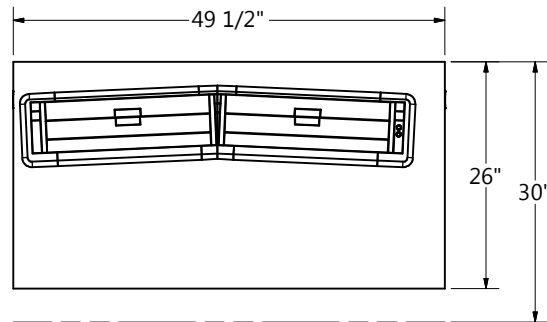

Max Monitor Size			
Trolley	Monitor Width	Monitor Height	Monitor Depth
TDV0724	18 7/8" W	14 1/2" H	2 1/2" D

CPU Size Table	
Desk Width	Max CPU Width
50"	4 1/2"

Standard End

Optional Contoured End