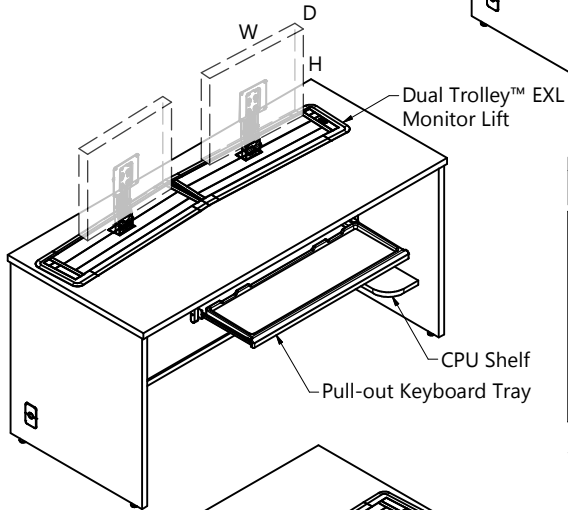

Laminate Colors

B = Base W = Worksurface

Metal Color

Features

- Thermofused Melamine Work Surface
- Flat PVC Edgebanding
- iMod™ compartment with removable modesty panel (Available in laminate or metal)
- Wire management and 2 six plug powerstrips
- Manufactured with recycled post-industrial materials
- Ships assembled

Visual Display Options

Dual Trolley™ EXL Monitor Lift
TDV0728NK

Accessories

Available with grommets, dataports, privacy panels, and other accessories.

Other Options

Also available with Contoured Ends or as an ADA Height-Compliant workstation.

Max Monitor Size			
Trolley	Monitor Width	Monitor Height	Monitor Depth
TDV0728	22 7/8" W	14 1/2" H	2 1/2" D

CPU Size Table	
Desk Width	Max CPU Width
58"	4 1/2"

Standard End

Optional Contoured End

Wire Management Channel
Laminate Mod Panel Option
Model # 47-SL...