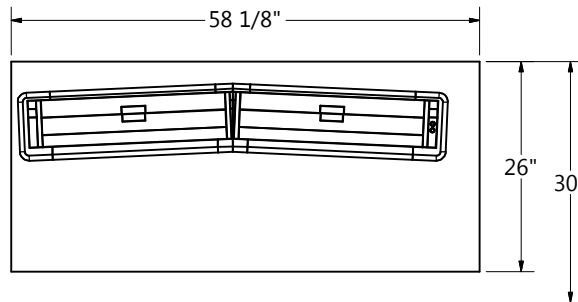

Laminate Colors

B = Base W = Worksurface

Metal Color

Features

- Thermofused Melamine Work Surface
- Flat PVC Edgebanding
- iMod™ compartment with removable modesty panel (Available in laminate or metal)
- Wire management and 2 six plug powerstrips
- Manufactured with recycled post-industrial materials
- Ships assembled

Visual Display Options

Dual Trolley™ EXL Monitor Lift
TDV0728NK

Accessories

Available with grommets, dataports, privacy panels, and other accessories.

Other Options

Also available with Contoured Ends or as an ADA Height-Compliant workstation.

Max Monitor Size			
Trolley	Monitor Width	Monitor Height	Monitor Depth
TDV0728	22 7/8" W	14 1/2" H	2 1/2" D

CPU Size Table	
Desk Width	Max CPU Width
58"	4 1/2"

Standard End

Optional Contoured End

Wire Management Channel
Laminate Mod Panel Option
Model # 47-SL...

Max Monitor Size			
Trolley	Monitor Width	Monitor Height	Monitor Depth
TDV0724	18 7/8" W	14 1/2" H	2 1/2" D

CPU Size Table	
Desk Width	Max CPU Width
50"	4 1/2"

Standard End

Optional Contoured End