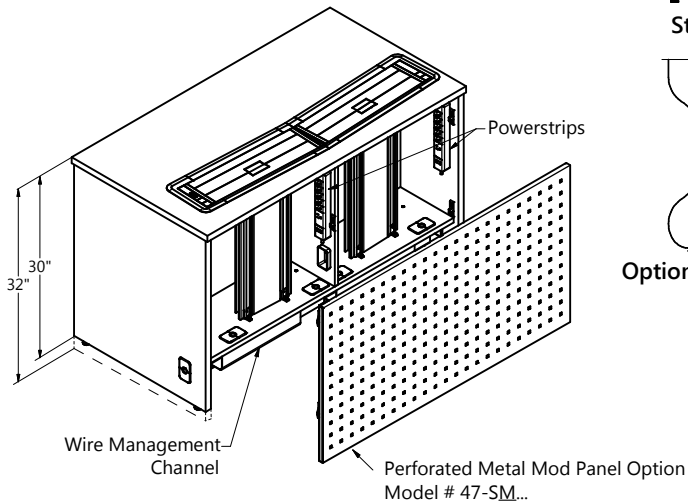

Optional Contoured End