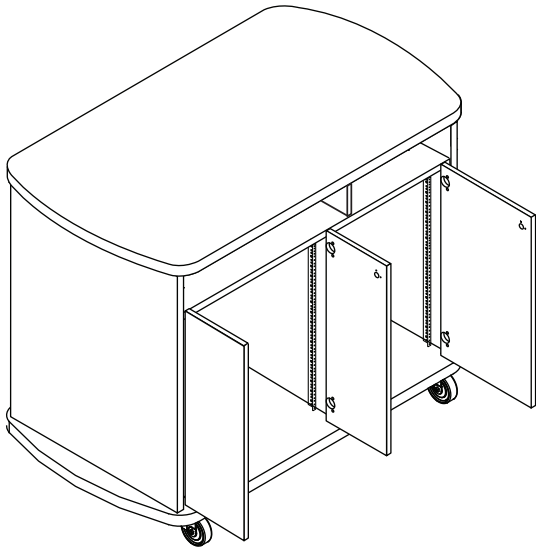

48"/54" Curved Top Lectern

Laminate Color Options

B = Base W = Worksurface

BLACK (174) B	BLACK LODESTONE (N62) W	SILVER (N99) B W	WALNUT (537) B W	WILD CHERRY (567) B W
SLATE GREY (129) B	GRAPHITE NEBULA (030) W	FASHION GREY (227) B W	EMPIRE MAHOGANY (531) B W	FUSION MAPLE (560) B W
	GREY NEBULA (044) W	WHITE (664) B W		

Matching Metal Color (For Metal Modesty)

POLISHED BLACK (PBL)
SLATE (SLL)
POLISHED SILVER (PSL)
WHITE (WHT)

Front View