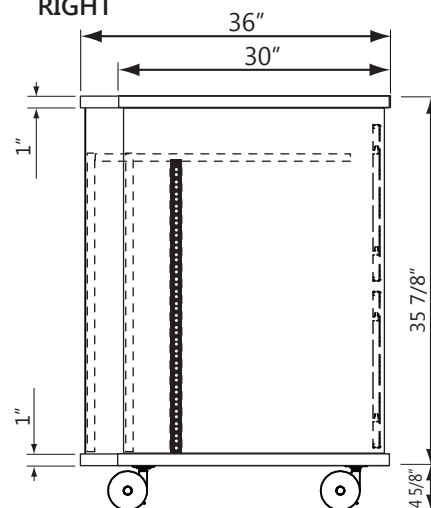

30"/36" Curved Top Lectern

Laminate Color Options

B = Base W = Worksurface

BLACK
(174)
B

BLACK LODESTONE
(N62)
W

SILVER
(N99)
B W

WALNUT
(537)
B W

WILD CHERRY
(567)
B W

SLATE GREY
(129)
B

GRAPHITE NEBULA
(030)
W

FASHION GREY
(227)
B W

EMPIRE MAHOGANY
(531)
B W

FUSION MAPLE
(560)
B W

GREY NEBULA
(044)
W

WHITE
(664)
B W

Matching Metal Color (For Metal Modesty)

POLISHED BLACK
(PBL)

SLATE
(SLL)

POLISHED SILVER
(PSL)

WHITE
(WHT)

RIGHT

Visual Display Options Available

Trolley™ Monitor Lift

(Additional Powerstrip Included with Trolley)

- TE0724NK- Trolley™ E

Downview™ Flat Panel Arm

- FPA1621NK - 16" x 21" Viewport
- FPA1818NK - 18" x 18" Viewport
- FPA1821NK - 18" x 21" Viewport
- FPA2121NK - 21" X 21" Viewport
- FPA2124NK - 21" X 24" Viewport

Surface Mount Arm

- SMA0203NK

Features

- 1" Thermofused Melamine
- Flat PVC Edge Banding
- Removable Locking Modesty Panels in Laminate or Perforated Metal
- Curved Top & Bottom
- Rack Rails, Up to 14RU
- Flip-up Shelf (Optional)
- Wire Management
- Multi-plug Power Strip
- Locking Casters
- Locking Doors
- Ships Assembled

Also Available With:

Keyboard Drawer, Grommets, Dataports, Rack Shelves, Rack Drawers, Ventilation Fans, and Other Accessories.

Pull Style & Finish Options

STEEL

SB - Black
SP - Chrome Polished
SM - Chrome Matte

MODERN

MC - Chrome Matte