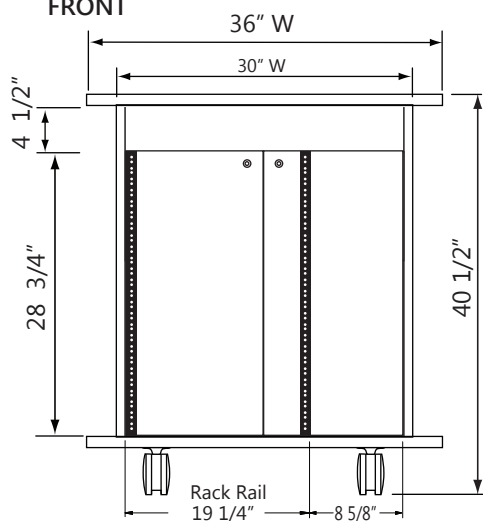

30"/36" Curved Top Lectern

Laminate Color Options

B = Base W = Worksurface

BLACK
(174)
B

BLACK LODESTONE
(N62)
W

SILVER
(N99)
B W

WALNUT
(537)
B W

WILD CHERRY
(567)
B W

SLATE GREY
(129)
B

GRAPHITE NEBULA
(030)
W

FASHION GREY
(227)
B W

EMPIRE MAHOGANY
(531)
B W

FUSION MAPLE
(560)
B W

GREY NEBULA
(044)
W

WHITE
(664)
B W

Matching Metal Color (For Metal Modesty)

POLISHED BLACK
(PBL)

SLATE
(SLL)

POLISHED SILVER
(PSL)

WHITE
(WHT)

FRONT

Visual Display Options Available

Trolley™ Monitor Lift

(Additional Powerstrip Included with Trolley)

- TE0724NK- Trolley™ E

Downview™ Flat Panel Arm

- FPA1621NK - 16" x 21" Viewport
- FPA1818NK - 18" x 18" Viewport
- FPA1821NK - 18" x 21" Viewport
- FPA2121NK - 21" X 21" Viewport
- FPA2124NK - 21" X 24" Viewport

Surface Mount Arm

- SMA0203NK

Features

- 1" Thermofused Melamine
- Flat PVC Edge Banding
- Removable Locking Modesty Panels in Laminate or Perforated Metal
- Curved Top & Bottom
- Rack Rails, Up to 14RU
- Flip-up Shelf (Optional)
- Wire Management
- Multi-plug Power Strip
- Locking Casters
- Locking Doors
- Ships Assembled

Also Available With:

Keyboard Drawer, Grommets, Dataports, Rack Shelves, Rack Drawers, Ventilation Fans, and Other Accessories.

Pull Style & Finish Options

STEEL

SB - Black
SP - Chrome Polished
SM - Chrome Matte

MODERN

MC - Chrome Matte