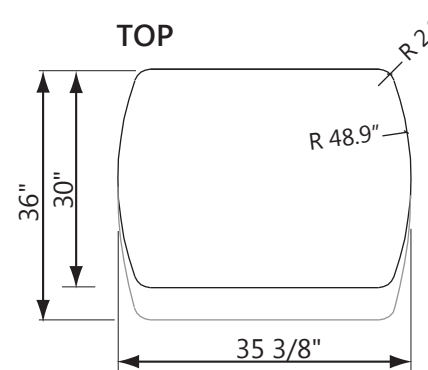

TOP

Visual Display Options Available

Trolley™ Monitor Lift

(Additional Powerstrip Included with Trolley)

- TE0724NK- Trolley™ E

Downview™ Flat Panel Arm

- FPA1621NK - 16" x 21" Viewport
- FPA1818NK - 18" x 18" Viewport
- FPA1821NK - 18" x 21" Viewport
- FPA2121NK - 21" X 21" Viewport
- FPA2124NK - 21" X 24" Viewport

Surface Mount Arm

- SMA0203NK

Features

- 1" Thermofused Melamine
- Flat PVC Edge Banding
- Removable Locking Modesty Panels in Laminate or Perforated Metal
- Curved Top & Bottom
- Rack Rails, Up to 14RU
- Flip-up Shelf (Optional)
- Wire Management
- Multi-plug Power Strip
- Locking Casters
- Locking Doors
- Ships Assembled

Also Available With:

Keyboard Drawer, Grommets, Dataports, Rack Shelves, Rack Drawers, Ventilation Fans, and Other Accessories.

Pull Style & Finish Options

STEEL

SB - Black
SP - Chrome Polished
SM - Chrome Matte

MODERN

MC - Chrome Matte