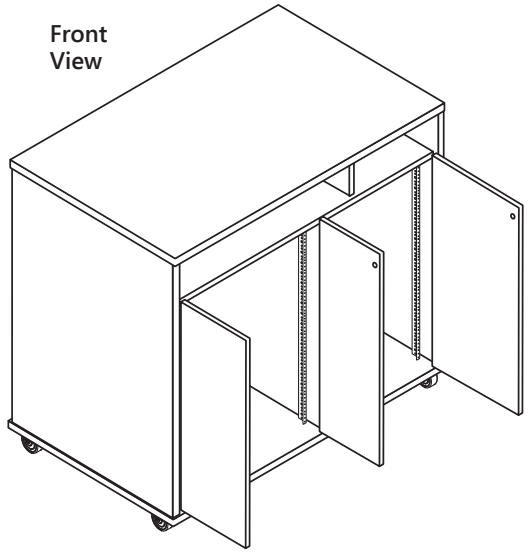

48" Square Top Lectern

Laminate Color Options

B = Base W = Worksurface

BLACK
(174)
B

BLACK LODESTONE
(N62)
W

SILVER
(N99)
B W

WALNUT
(537)
B W

TUSCAN WALNUT
(695)
B W

POLISHED BLACK
(PBL)

SLATE GREY
(129)
B

GRAPHITE NEBULA
(030)
W

FASHION GREY
(227)
B W

EMPIRE MAHOGANY
(531)
B W

WILD CHERRY
(567)
B W

SLATE
(SLL)

GREY NEBULA
(044)
W

WHITE
(664)
B W

ENGLISH OAK
(510)
B W

FUSION MAPLE
(560)
B W

POLISHED SILVER
(PSL)

WHITE
(WHT)

Matching Metal Color (For Metal Modesty)

Visual Display Options Available

1. **Trolley™ Monitor Lift**
   - TE0724NK - Trolley™ E
   - TE0728NK - Trolley™ EXL

1. **Downview™ Flat Panel Arm**
   - FPA1621NK - 16" x 21" Viewport
   - FPA1818NK - 18" x 18" Viewport
   - FPA1821NK - 18" x 21" Viewport
   - FPA2121NK - 21" X 21" Viewport
   - FPA2124NK - 21" X 24" Viewport

1. **Surface Mount Arm**
   - SMA0203NK