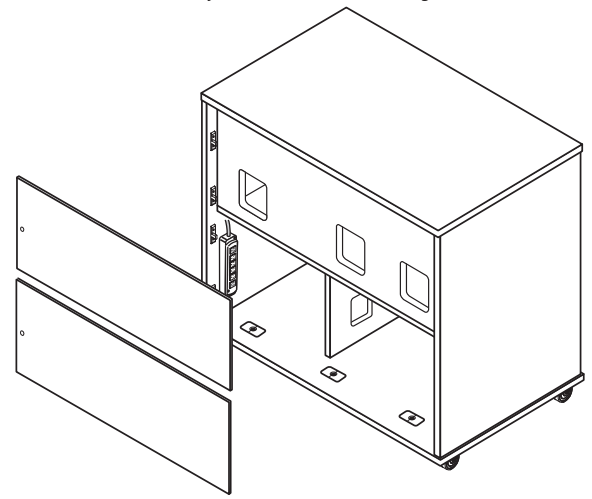

Rear View with Laminate Modesty
(Modesty removed to view wire management)