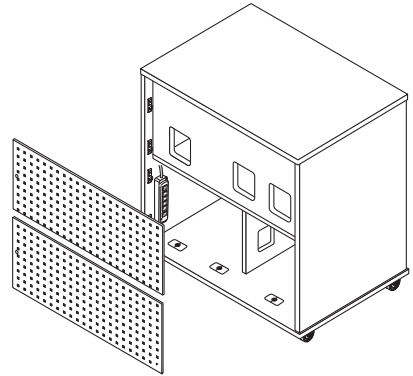

Optional Perforated Metal Modesty

Features

- 1" Thermofused Melamine
- Flat PVC Edge Banding
- Removable Locking Modesty Panels in Laminate or Perforated Metal
- Rack Rails, up to 28 RU
- Flip-up Shelf (Optional)
- Wire Management
- Multi-plug Power Strips
- Locking Casters
- Locking Doors
- Ships Assembled

Also Available With:
Keyboard Drawer, Grommets, Dataports, Rack Shelves, Rack Drawers, Ventilation Fans, and Other Accessories.

Pull Style & Finish Options

SB - Black
SP - Chrome Polished
SM - Chrome Matte

MC - Chrome Matte