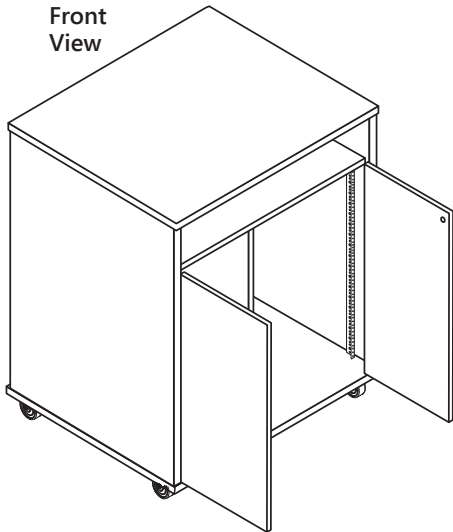

36" Square Top Lectern

Laminate Color Options

B = Base W = Worksurface

BLACK
(174)
B

BLACK LODESTONE
(N62)
W

SILVER
(N99)
B W

WALNUT
(537)
B W

TUSCAN WALNUT
(695)
B W

POLISHED BLACK
(PBL)

SLATE GREY
(129)
B

GRAPHITE NEBULA
(030)
W

FASHION GREY
(227)
B W

EMPIRE MAHOGANY
(531)
B W

WILD CHERRY
(567)
B W

SLATE
(SLL)

GREY NEBULA
(044)
W

WHITE
(664)
B W

ENGLISH OAK
(510)
B W

FUSION MAPLE
(560)
B W

POLISHED SILVER
(PSL)

WHITE
(WHT)

Matching Metal Color (For Metal Modesty)

Front View