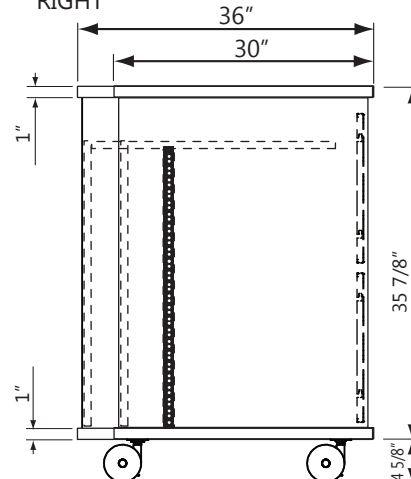

42" Square Top Lectern

Laminate Color Options

B = Base W = Worksurface

BLACK
(174)
B

BLACK LODESTONE
(N62)
W

SILVER
(N99)
B W

WALNUT
(537)
B W

TUSCAN WALNUT
(695)
B W

SLATE GREY
(129)
B

GRAPHITE NEBULA
(030)
W

FASHION GREY
(227)
B W

EMPIRE MAHOGANY
(531)
B W

WILD CHERRY
(567)
B W

GREY NEBULA
(044)
W

WHITE
(664)
B W

ENGLISH OAK
(510)
B W

FUSION MAPLE
(560)
B W

Matching Metal Color (For Metal Modesty)

POLISHED BLACK
(PBL)

SLATE
(SLL)

POLISHED SILVER
(PSL)

WHITE
(WHT)

RIGHT

Visual Display Options Available

Trolley™ Monitor Lift

- TE0724NK - Trolley™ E
- TE0728NK - Trolley™ EXL

Downview™ Flat Panel Arm

- FPA1621NK - 16" x 21" Viewport
- FPA1818NK - 18" x 18" Viewport
- FPA1821NK - 18" x 21" Viewport
- FPA2121NK - 21" x 21" Viewport
- FPA2124NK - 21" x 24" Viewport

Surface Mount Arm

- SMA0203NK

Features

- 1" Thermofused Melamine
- Flat PVC Edge Banding
- Removable Locking Modesty Panels in Laminate or Perforated Metal
- Rack Rails, up to 28 RU
- Flip-up Shelf (Optional)
- Wire Management
- Multi-plug Power Strips
- Locking Casters
- Locking Doors
- Ships Assembled

Also Available With:

Keyboard Drawer, Grommets, Dataports, Rack Shelves, Rack Drawers, Ventilation Fans, and Other Accessories.

Pull Style & Finish Options

STEEL

SB - Black
SP - Chrome Polished
SM - Chrome Matte

MODERN

MC - Chrome Matte